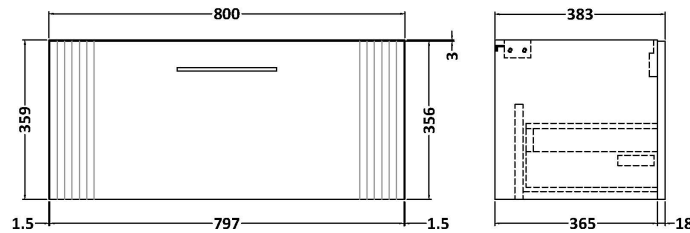

### Product Dimensions

Height (mm):	359
Width (mm):	800
Depth (mm):	383
Nett Weight (kg):	17.5

### Packaging Dimensions

Height (mm):	380
Width (mm):	820
Depth (mm):	405
Gross Weight (kg):	18

### Product Dimensions

Height (mm):	160
Width (mm):	810
Depth (mm):	440
Nett Weight (kg):	15

### Packaging Dimensions

Height (mm):	190
Width (mm):	830
Depth (mm):	415
Gross Weight (kg):	15.5