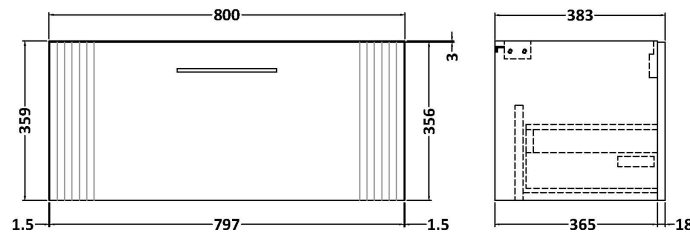

Sales Code: DPF296G

Description: 800 W/H Single Drawer Vanity & Basin 4

Packaging Details

Barcode: 5056462681825

Sales Code: FLT296

Description: 800 W/H Single Drawer Unit

Product Dimensions

Height (mm):	359
Width (mm):	800
Depth (mm):	383
Nett Weight (kg):	17.5

Packaging Dimensions

Height (mm):	380
Width (mm):	820
Depth (mm):	405
Gross Weight (kg):	18

Packaging Data

Box Colour:	Brown Cardboard Box - Printed
Box Qty:	0
Label Size:	0 x 0
Label Colour:	Not Applicable
Label Qty:	0

Sales Code: NVM045

Description: 800 Curved Basin 1Th

Product Dimensions

Height (mm):	160
Width (mm):	810
Depth (mm):	440
Nett Weight (kg):	15

Packaging Dimensions

Height (mm):	190
Width (mm):	830
Depth (mm):	415
Gross Weight (kg):	15.5

Packaging Data

Box Colour:	Brown Cardboard Box
Box Qty:	1
Label Size:	100 x 50
Label Colour:	White Label
Label Qty:	2

Outer Box Dimensions (If Applicable)

Height (mm):	
Width (mm):	
Depth (mm):	
Gross Weight (kg):	
Barcode:	5056462620978