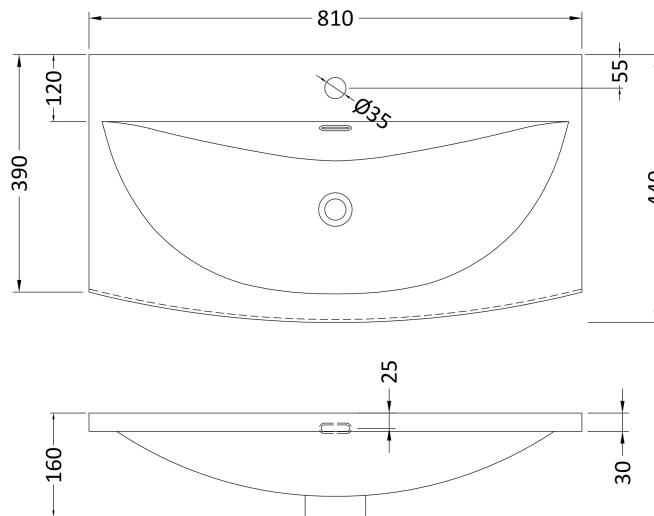

Packaging Dimensions

Height (mm):	380
Width (mm):	820
Depth (mm):	405
Gross Weight (kg):	18

Packaging Data

Box Colour:	Brown Cardboard Box - Printed
Box Qty:	0
Label Size:	0 x 0
Label Colour:	Not Applicable
Label Qty:	0

Outer Box Dimensions (If Applicable)

Height (mm):	
Width (mm):	
Depth (mm):	
Gross Weight (kg):	
Barcode:	5056462655536

Product Details

Country of Origin:	China
Fitting Instruction:	No
CE & UKCA:	
FSC Certified Materials:	Yes
Colour:	Satin Grey
Construction Method:	Cam & Wood Dowel
Construction Type:	Rigid
Cabinet Finish:	MFC Painted Gloss
Fascia Finish:	Mdf Painted Gloss
Cabinet Thickness (mm):	16
Fascia Thickness (mm):	18
Drawer Included:	Yes
Drawer Type:	80mm High Metal S/C Inc Galler
No of Shelves:	0
Hinge Type:	Not Applicable
Hinge Included:	No
Adjustable Legs:	No, Not Required
Fixings Included:	Yes
Handle Style:	Modern
Waste Shroud:	Yes
Handle Included:	Yes, Supplied
Handle Type:	Finger Pull

Sales Code: NVM045

Description: 800 Curved Basin 1Th

Product Dimensions

Height (mm):	160
Width (mm):	810
Depth (mm):	440
Nett Weight (kg):	15

Packaging Dimensions

Height (mm):	190
Width (mm):	830
Depth (mm):	415
Gross Weight (kg):	15.5

Packaging Data

Box Colour:	Brown Cardboard Box
Box Qty:	1
Label Size:	100 x 50
Label Colour:	White Label
Label Qty:	2

Outer Box Dimensions (If Applicable)

Height (mm):	
Width (mm):	
Depth (mm):	
Gross Weight (kg):	
Barcode:	5056462620978