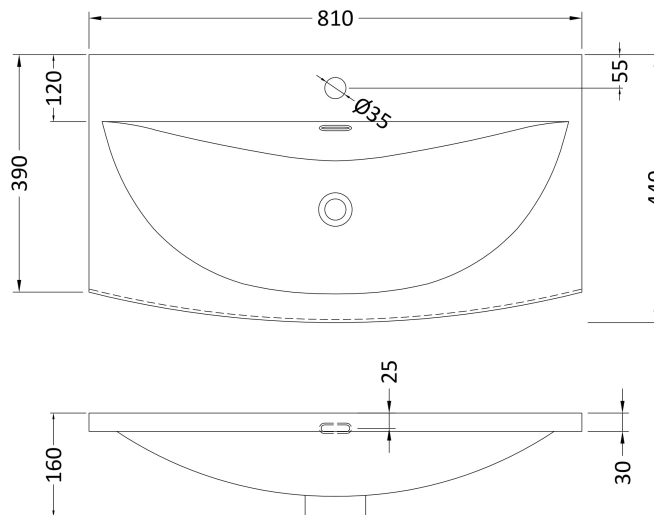

Packaging Dimensions

Height (mm):	380
Width (mm):	820
Depth (mm):	405
Gross Weight (kg):	18

Packaging Data

Box Colour:	Brown Cardboard Box - Printed
Box Qty:	0
Label Size:	0 x 0
Label Colour:	Not Applicable
Label Qty:	0

Outer Box Dimensions (If Applicable)

Height (mm):	
Width (mm):	
Depth (mm):	
Gross Weight (kg):	
Barcode:	5056462655543

Product Details

Country of Origin:	China
Fitting Instruction:	No
CE & UKCA:	
FSC Certified Materials:	Yes
Colour:	Satin Blue
Construction Method:	Cam & Wood Dowel
Construction Type:	Rigid
Cabinet Finish:	MFC Painted Gloss
Fascia Finish:	Mdf Painted Gloss
Cabinet Thickness (mm):	16
Fascia Thickness (mm):	18
Drawer Included:	Yes
Drawer Type:	80mm High Metal S/C Inc Galler
No of Shelves:	0
Hinge Type:	Not Applicable
Hinge Included:	No
Adjustable Legs:	No, Not Required
Fixings Included:	Yes
Handle Style:	Modern
Waste Shroud:	Yes
Handle Included:	Yes, Supplied
Handle Type:	Finger Pull

Sales Code: NVM045

Description: 800 Curved Basin 1Th

Product Dimensions

Height (mm):	160
Width (mm):	810
Depth (mm):	440
Nett Weight (kg):	15

Packaging Dimensions

Height (mm):	190
Width (mm):	830
Depth (mm):	415
Gross Weight (kg):	15.5

Packaging Data

Box Colour:	Brown Cardboard Box
Box Qty:	1
Label Size:	100 x 50
Label Colour:	White Label
Label Qty:	2

Outer Box Dimensions (If Applicable)

Height (mm):	
Width (mm):	
Depth (mm):	
Gross Weight (kg):	
Barcode:	5056462620978