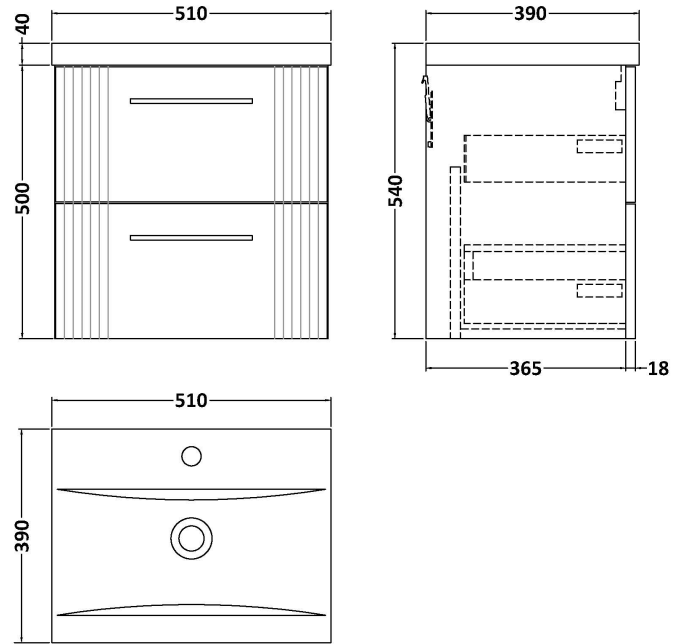

Sales Code: DPF1492A

Description: 500 W/H 2-Drawer Vanity & Basin 1

Packaging Details

Barcode: 5056462675152

Sales Code: FLT1492

Description: 500 W/H 2-Drawer Unit

Product Dimensions

Height (mm):	500
Width (mm):	500
Depth (mm):	383
Nett Weight (kg):	18.5

Packaging Dimensions

Height (mm):	520
Width (mm):	520
Depth (mm):	405
Gross Weight (kg):	19

Packaging Data

Box Colour:	Brown Cardboard Box - Printed
Box Qty:	0
Label Size:	0 x 0
Label Colour:	Not Applicable
Label Qty:	0

Outer Box Dimensions (If Applicable)

Height (mm):	
Width (mm):	
Depth (mm):	
Gross Weight (kg):	
Barcode:	5056462661124

Product Details

Country of Origin:	China
Fitting Instruction:	No
CE & UKCA:	
FSC Certified Materials:	Yes
Colour:	Satin Anthracite
Construction Method:	Cam & Wood Dowel
Construction Type:	Rigid
Cabinet Finish:	MFC Painted Gloss
Fascia Finish:	Mdf Painted Gloss
Cabinet Thickness (mm):	16
Fascia Thickness (mm):	18
Drawer Included:	Yes
Drawer Type:	80mm High Metal Softclose
No of Shelves:	0
Hinge Type:	Not Applicable
Hinge Included:	No
Adjustable Legs:	No, Not Required
Fixings Included:	Yes
Handle Style:	Modern
Waste Shroud:	Yes
Handle Included:	Yes, Supplied
Handle Type:	Finger Pull

Sales Code: NVM012

Description: 500 Mid-Edged Basin 1 Th

Product Dimensions

Height (mm):	180
Width (mm):	510
Depth (mm):	390
Nett Weight (kg):	10.54

Packaging Dimensions

Height (mm):	210
Width (mm):	410
Depth (mm):	530
Gross Weight (kg):	10.54