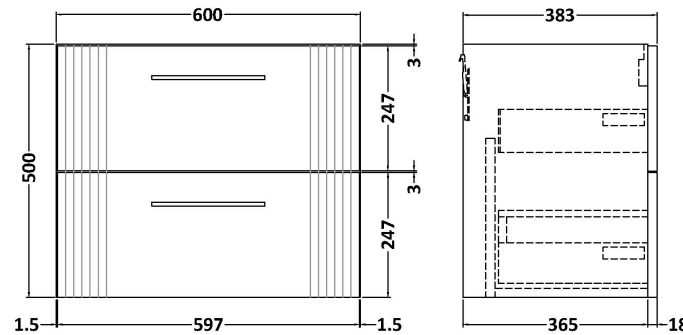

### Product Dimensions

Height (mm):	500
Width (mm):	600
Depth (mm):	383
Nett Weight (kg):	22.5

### Packaging Dimensions

Height (mm):	520
Width (mm):	620
Depth (mm):	405
Gross Weight (kg):	23

### Product Dimensions

Height (mm):	180
Width (mm):	610
Depth (mm):	390
Nett Weight (kg):	11

### Packaging Dimensions

Height (mm):	200
Width (mm):	410
Depth (mm):	630
Gross Weight (kg):	11