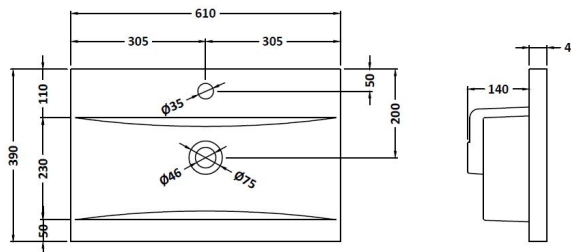

### Product Dimensions

Height (mm):	500
Width (mm):	600
Depth (mm):	383
Nett Weight (kg):	22.5

### Packaging Dimensions

Height (mm):	520
Width (mm):	620
Depth (mm):	405
Gross Weight (kg):	23

### Outer Box Dimensions (If Applicable)

Height (mm):	
Width (mm):	
Depth (mm):	
Gross Weight (kg):	
Barcode:	5056462655512

### Product Dimensions

Height (mm):	180
Width (mm):	610
Depth (mm):	390
Nett Weight (kg):	11