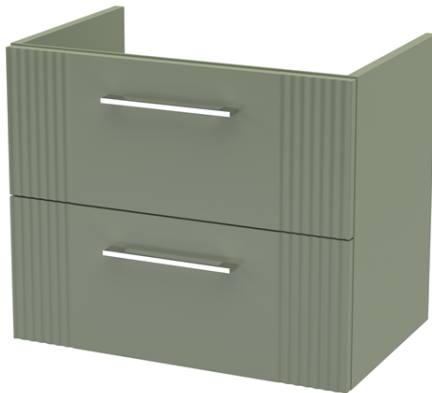

Sales Code: DPF893A

Description: 600 W/H 2-Drawer Vanity & Basin 1

### Packaging Details

Barcode: 5056462675992

Sales Code: FLT893

Description: 600 W/H 2-Drawer Unit

### Product Dimensions

Height (mm):	500
Width (mm):	600
Depth (mm):	383
Nett Weight (kg):	22.5

### Product Dimensions

Height (mm):	180
Width (mm):	610
Depth (mm):	390
Nett Weight (kg):	11