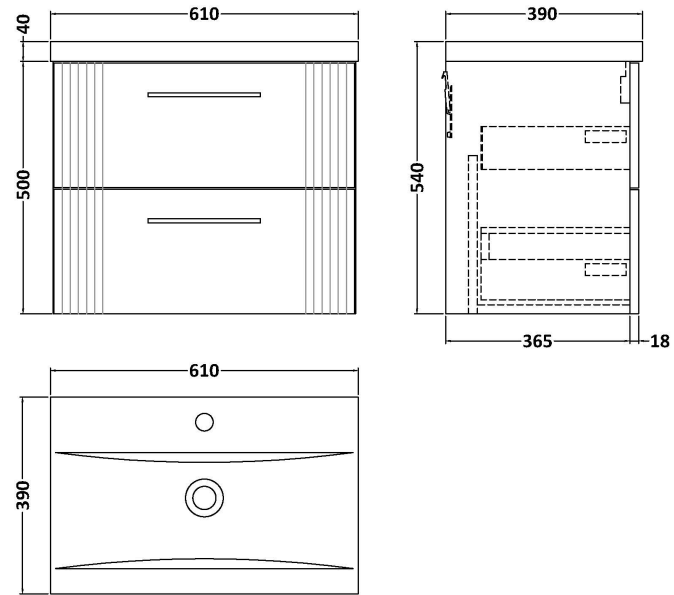

Sales Code: DPF893A

Description: 600 W/H 2-Drawer Vanity & Basin 1

Packaging Details

Barcode: 5056462675992