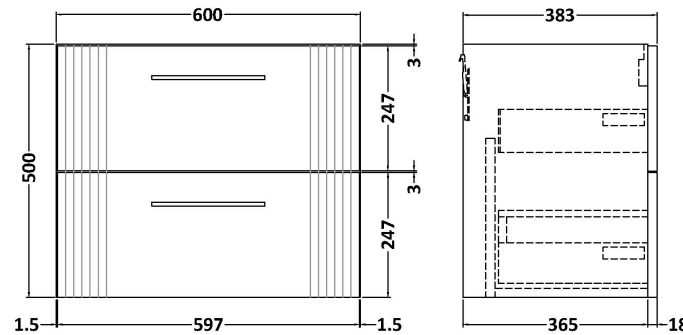

### Packaging Details

Barcode: 5056462675787

Sales Code: FLT293

Description: 600 W/H 2-Drawer Unit

**Product Dimensions**

Height (mm):	500
Width (mm):	600
Depth (mm):	383
Nett Weight (kg):	22.5

**Packaging Dimensions**

Height (mm):	520
Width (mm):	620
Depth (mm):	405
Gross Weight (kg):	23

**Packaging Data**

Box Colour:	Brown Cardboard Box - Printed
Box Qty:	0
Label Size:	0 x 0
Label Colour:	Not Applicable
Label Qty:	0

### Product Dimensions

Height (mm):	180
Width (mm):	610
Depth (mm):	390
Nett Weight (kg):	11

### Packaging Dimensions

Height (mm):	200
Width (mm):	410
Depth (mm):	630
Gross Weight (kg):	11