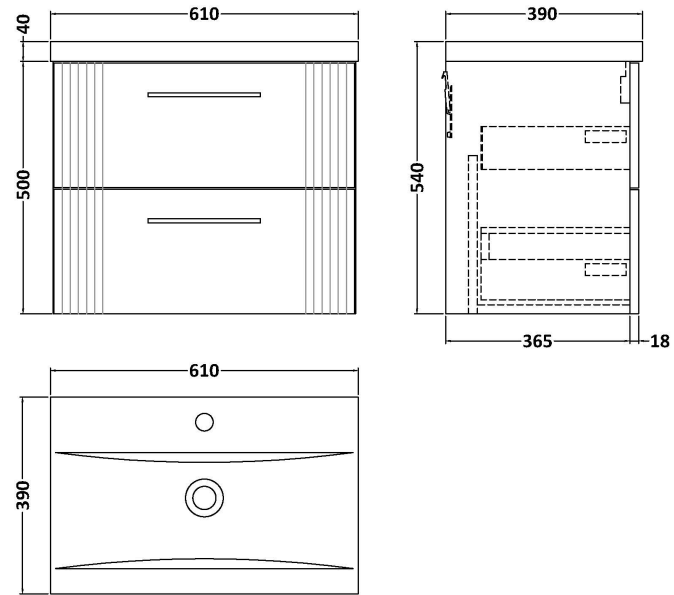

### Packaging Details

Barcode: 5056462675787

Sales Code: FLT293

Description: 600 W/H 2-Drawer Unit

**Product Dimensions**

Height (mm):	500
Width (mm):	600
Depth (mm):	383
Nett Weight (kg):	22.5

**Packaging Dimensions**

Height (mm):	520
Width (mm):	620
Depth (mm):	405
Gross Weight (kg):	23

**Packaging Data**

Box Colour:	Brown Cardboard Box - Printed
Box Qty:	0
Label Size:	0 x 0
Label Colour:	Not Applicable
Label Qty:	0

### Product Dimensions

Height (mm):	180
Width (mm):	610
Depth (mm):	390
Nett Weight (kg):	11

### Packaging Dimensions

Height (mm):	200
Width (mm):	410
Depth (mm):	630
Gross Weight (kg):	11