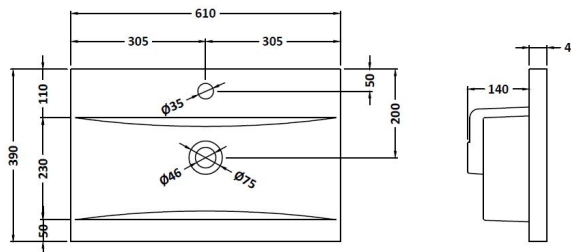

Height (mm):	520
Width (mm):	620
Depth (mm):	405
Gross Weight (kg):	23

**Packaging Data**

Box Colour:	Brown Cardboard Box - Printed
Box Qty:	0
Label Size:	0 x 0
Label Colour:	Not Applicable
Label Qty:	0

**Outer Box Dimensions (If Applicable)**

Height (mm):	
Width (mm):	
Depth (mm):	
Gross Weight (kg):	
Barcode:	5056462655499

**Product Details**

Country of Origin:	China
Fitting Instruction:	No
CE & UKCA:	
FSC Certified Materials:	Yes
Colour:	Satin Grey
Construction Method:	Cam & Wood Dowel
Construction Type:	Rigid
Cabinet Finish:	MFC Painted Gloss
Fascia Finish:	Mdf Painted Gloss
Cabinet Thickness (mm):	16
Fascia Thickness (mm):	18
Drawer Included:	Yes
Drawer Type:	80mm High Metal Softclose
No of Shelves:	0
Hinge Type:	Not Applicable
Hinge Included:	No
Adjustable Legs:	No, Not Required
Fixings Included:	Yes
Handle Style:	Modern
Waste Shroud:	Yes
Handle Included:	Yes, Supplied
Handle Type:	Finger Pull

### Product Dimensions

Height (mm):	180
Width (mm):	610
Depth (mm):	390
Nett Weight (kg):	11

### Packaging Dimensions

Height (mm):	200
Width (mm):	410
Depth (mm):	630
Gross Weight (kg):	11