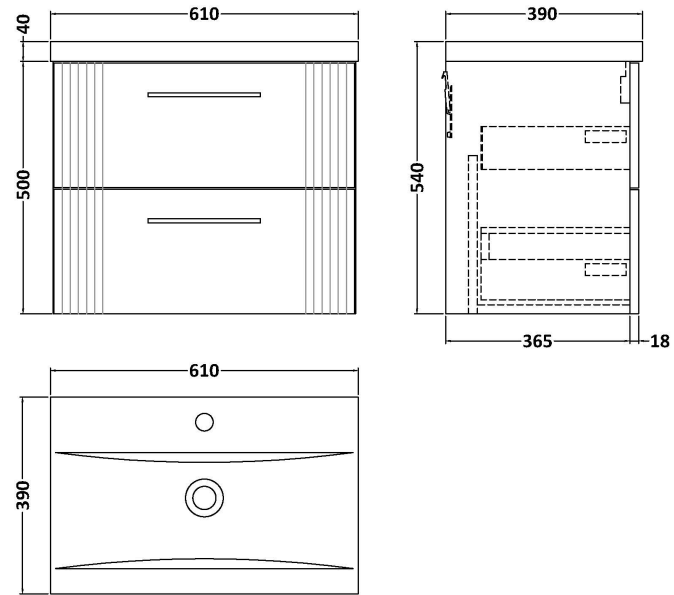

Sales Code: DPF193A

Description: 600 W/H 2-Drawer Vanity & Basin 1

Packaging Details

Barcode: 5056462675718

Sales Code: FLT193

Description: 600 W/H 2-Drawer Unit

Product Dimensions

Height (mm):	500
Width (mm):	600
Depth (mm):	383
Nett Weight (kg):	22.5

Packaging Dimensions

Height (mm):	520
Width (mm):	620
Depth (mm):	405
Gross Weight (kg):	23

Packaging Data

Box Colour:	Brown Cardboard Box - Printed
Box Qty:	0
Label Size:	0 x 0
Label Colour:	Not Applicable
Label Qty:	0

Outer Box Dimensions (If Applicable)

Height (mm):	
Width (mm):	
Depth (mm):	
Gross Weight (kg):	
Barcode:	5056462655482

Product Details

Country of Origin:	China
Fitting Instruction:	No
CE & UKCA:	
FSC Certified Materials:	Yes
Colour:	Satin White
Construction Method:	Cam & Wood Dowel
Construction Type:	Rigid
Cabinet Finish:	MFC Painted Gloss
Fascia Finish:	Mdf Painted Gloss
Cabinet Thickness (mm):	16
Fascia Thickness (mm):	18
Drawer Included:	Yes
Drawer Type:	80mm High Metal Softclose
No of Shelves:	0
Hinge Type:	Not Applicable
Hinge Included:	No
Adjustable Legs:	No, Not Required
Fixings Included:	Yes
Handle Style:	Modern
Waste Shroud:	Yes
Handle Included:	Yes, Supplied
Handle Type:	Finger Pull

Sales Code: NVM013

Description: 600 Mid-Edged Basin 1 Th

Product Dimensions

Height (mm):	180
Width (mm):	610
Depth (mm):	390
Nett Weight (kg):	11

Packaging Dimensions

Height (mm):	200
Width (mm):	410
Depth (mm):	630
Gross Weight (kg):	11