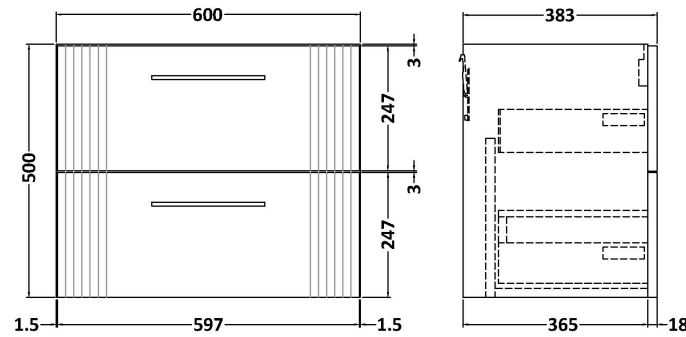

Sales Code: DPF193A

Description: 600 W/H 2-Drawer Vanity & Basin 1

Packaging Details

Barcode: 5056462675718

Sales Code: FLT193

Description: 600 W/H 2-Drawer Unit

Product Dimensions

Height (mm):	500
Width (mm):	600
Depth (mm):	383
Nett Weight (kg):	22.5

Packaging Dimensions

Height (mm):	520
Width (mm):	620
Depth (mm):	405
Gross Weight (kg):	23

Packaging Data

Box Colour:	Brown Cardboard Box - Printed
Box Qty:	0
Label Size:	0 x 0
Label Colour:	Not Applicable
Label Qty:	0

Outer Box Dimensions (If Applicable)

Height (mm):	
Width (mm):	
Depth (mm):	
Gross Weight (kg):	
Barcode:	5056462655482

Product Details

Country of Origin:	China
Fitting Instruction:	No
CE & UKCA:	
FSC Certified Materials:	Yes
Colour:	Satin White
Construction Method:	Cam & Wood Dowel
Construction Type:	Rigid
Cabinet Finish:	MFC Painted Gloss
Fascia Finish:	Mdf Painted Gloss
Cabinet Thickness (mm):	16
Fascia Thickness (mm):	18
Drawer Included:	Yes
Drawer Type:	80mm High Metal Softclose
No of Shelves:	0
Hinge Type:	Not Applicable
Hinge Included:	No
Adjustable Legs:	No, Not Required
Fixings Included:	Yes
Handle Style:	Modern
Waste Shroud:	Yes
Handle Included:	Yes, Supplied
Handle Type:	Finger Pull

Sales Code: NVM013

Description: 600 Mid-Edged Basin 1 Th

Product Dimensions

Height (mm):	180
Width (mm):	610
Depth (mm):	390
Nett Weight (kg):	11

Packaging Dimensions

Height (mm):	200
Width (mm):	410
Depth (mm):	630
Gross Weight (kg):	11