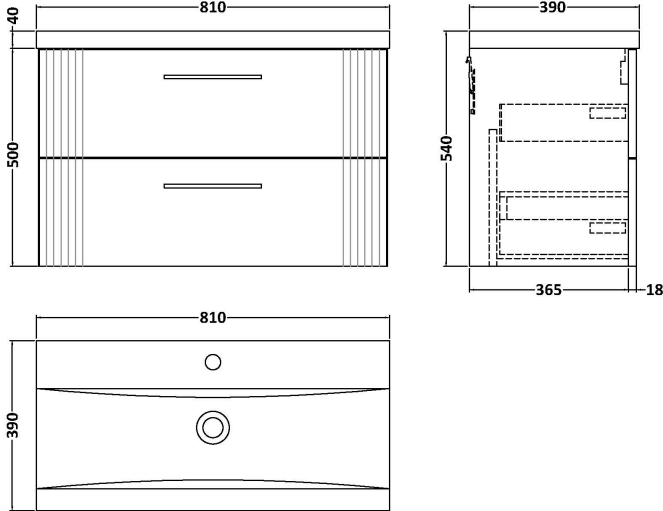

Sales Code: DPF195A

Description: 800 W/H 2-Drawer Vanity & Basin 1

Packaging Details

Barcode: 5056462676418

Sales Code: FLT195

Description: 800 W/H 2-Drawer Unit

Product Dimensions

Height (mm):	500
Width (mm):	800
Depth (mm):	383
Nett Weight (kg):	24.5

Packaging Dimensions

Height (mm):	520
Width (mm):	820
Depth (mm):	405
Gross Weight (kg):	25

Packaging Data

Box Colour:	Brown Cardboard Box - Printed
Box Qty:	0
Label Size:	0 x 0
Label Colour:	Not Applicable
Label Qty:	0

Outer Box Dimensions (If Applicable)

Height (mm):	
Width (mm):	
Depth (mm):	
Gross Weight (kg):	
Barcode:	5056462655567

Product Details

Country of Origin:	China
Fitting Instruction:	No
CE & UKCA:	
FSC Certified Materials:	Yes
Colour:	Satin White
Construction Method:	Cam & Wood Dowel
Construction Type:	Rigid
Cabinet Finish:	MFC Painted Gloss
Fascia Finish:	Mdf Painted Gloss
Cabinet Thickness (mm):	16
Fascia Thickness (mm):	18
Drawer Included:	Yes
Drawer Type:	80mm High Metal Softclose
No of Shelves:	0
Hinge Type:	Not Applicable
Hinge Included:	No
Adjustable Legs:	No, Not Required
Fixings Included:	Yes
Handle Style:	Modern
Waste Shroud:	Yes
Handle Included:	Yes, Supplied
Handle Type:	Finger Pull

Sales Code: NVM015

Description: 800 Mid Edged Basin 1 Th

Product Dimensions

Height (mm):	180
Width (mm):	810
Depth (mm):	390
Nett Weight (kg):	15

Packaging Dimensions

Height (mm):	210
Width (mm):	410
Depth (mm):	830
Gross Weight (kg):	15