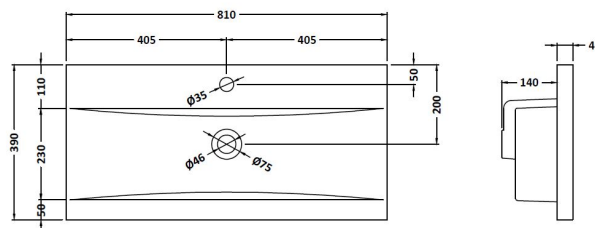

Packaging Dimensions

Height (mm):	520
Width (mm):	820
Depth (mm):	405
Gross Weight (kg):	25

Packaging Data

Box Colour:	Brown Cardboard Box - Printed
Box Qty:	0
Label Size:	0 x 0
Label Colour:	Not Applicable
Label Qty:	0

Outer Box Dimensions (If Applicable)

Height (mm):	
Width (mm):	
Depth (mm):	
Gross Weight (kg):	
Barcode:	5056462655567

Product Details

Country of Origin:	China
Fitting Instruction:	No
CE & UKCA:	
FSC Certified Materials:	Yes
Colour:	Satin White
Construction Method:	Cam & Wood Dowel
Construction Type:	Rigid
Cabinet Finish:	MFC Painted Gloss
Fascia Finish:	Mdf Painted Gloss
Cabinet Thickness (mm):	16
Fascia Thickness (mm):	18
Drawer Included:	Yes
Drawer Type:	80mm High Metal Softclose
No of Shelves:	0
Hinge Type:	Not Applicable
Hinge Included:	No
Adjustable Legs:	No, Not Required
Fixings Included:	Yes
Handle Style:	Modern
Waste Shroud:	Yes
Handle Included:	Yes, Supplied
Handle Type:	Finger Pull

Sales Code: NVM015

Description: 800 Mid Edged Basin 1 Th

Product Dimensions

Height (mm):	180
Width (mm):	810
Depth (mm):	390
Nett Weight (kg):	15

Packaging Dimensions

Height (mm):	210
Width (mm):	410
Depth (mm):	830
Gross Weight (kg):	15

Packaging Data

Box Colour:	Brown Cardboard Box
Box Qty:	1
Label Size:	100 x 50
Label Colour:	White Label
Label Qty:	2

Outer Box Dimensions (If Applicable)

Height (mm):	
Width (mm):	
Depth (mm):	
Gross Weight (kg):	
Barcode:	5055369043422