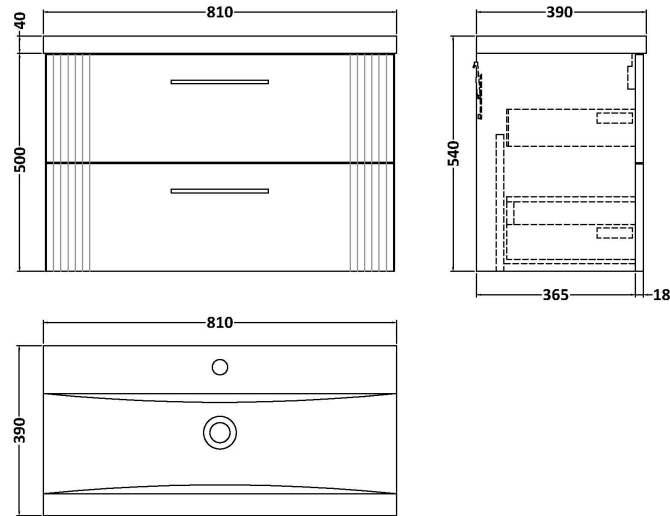

Sales Code: DPF295A

Description: 800 W/H 2-Drawer Vanity & Basin 1

Packaging Details

Barcode: 5056462676487