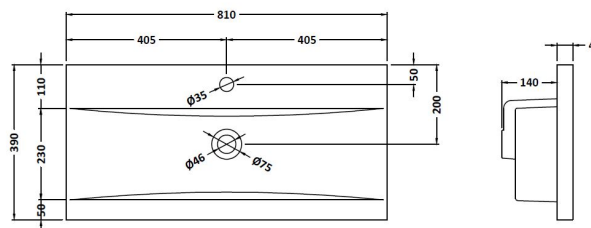

### Product Dimensions

Height (mm):	500
Width (mm):	800
Depth (mm):	383
Nett Weight (kg):	24.5

### Packaging Dimensions

Height (mm):	520
Width (mm):	820
Depth (mm):	405
Gross Weight (kg):	25

### Outer Box Dimensions (If Applicable)

Height (mm):	
Width (mm):	
Depth (mm):	
Gross Weight (kg):	
Barcode:	5056462655574

### Product Dimensions

Height (mm):	180
Width (mm):	810
Depth (mm):	390
Nett Weight (kg):	15