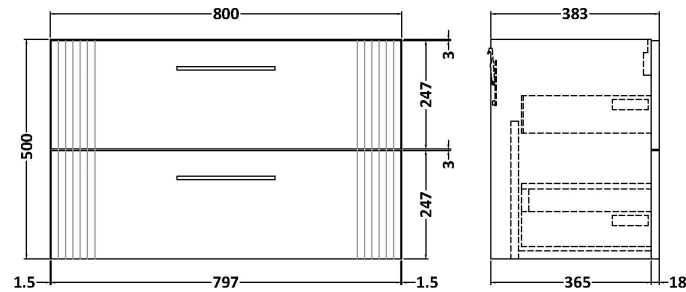

### Product Dimensions

Height (mm):	500
Width (mm):	800
Depth (mm):	383
Nett Weight (kg):	24.5

### Packaging Dimensions

Height (mm):	520
Width (mm):	820
Depth (mm):	405
Gross Weight (kg):	25

### Product Dimensions

Height (mm):	180
Width (mm):	810
Depth (mm):	390
Nett Weight (kg):	15

### Packaging Dimensions

Height (mm):	210
Width (mm):	410
Depth (mm):	830
Gross Weight (kg):	15