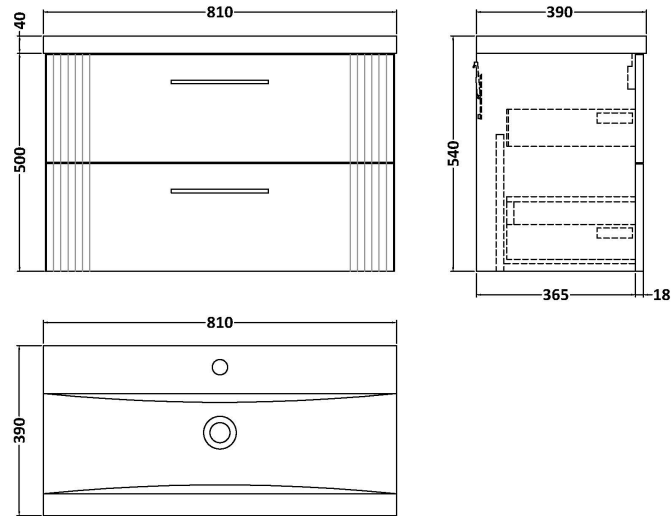

Sales Code: DPF395A

Description: 800 W/H 2-Drawer Vanity & Basin 1

Packaging Details

Barcode: 5056462676555

Sales Code: FLT395

Description: 800 W/H 2-Drawer Unit

Product Dimensions

Height (mm):	500
Width (mm):	800
Depth (mm):	383
Nett Weight (kg):	24.5

Packaging Dimensions

Height (mm):	520
Width (mm):	820
Depth (mm):	405
Gross Weight (kg):	25

Packaging Data

Box Colour:	Brown Cardboard Box - Printed
Box Qty:	0
Label Size:	0 x 0
Label Colour:	Not Applicable
Label Qty:	0

Outer Box Dimensions (If Applicable)

Height (mm):	
Width (mm):	
Depth (mm):	
Gross Weight (kg):	
Barcode:	5056462655581

Product Details

Country of Origin:	China
Fitting Instruction:	No
CE & UKCA:	
FSC Certified Materials:	Yes
Colour:	Satin Blue
Construction Method:	Cam & Wood Dowel
Construction Type:	Rigid
Cabinet Finish:	MFC Painted Gloss
Fascia Finish:	Mdf Painted Gloss
Cabinet Thickness (mm):	16
Fascia Thickness (mm):	18
Drawer Included:	Yes
Drawer Type:	80mm High Metal Softclose
No of Shelves:	0
Hinge Type:	Not Applicable
Hinge Included:	No
Adjustable Legs:	No, Not Required
Fixings Included:	Yes
Handle Style:	Modern
Waste Shroud:	Yes
Handle Included:	Yes, Supplied
Handle Type:	Finger Pull

Sales Code: NVM015

Description: 800 Mid Edged Basin 1 Th

Product Dimensions

Height (mm):	180
Width (mm):	810
Depth (mm):	390
Nett Weight (kg):	15

Packaging Dimensions

Height (mm):	210
Width (mm):	410
Depth (mm):	830
Gross Weight (kg):	15