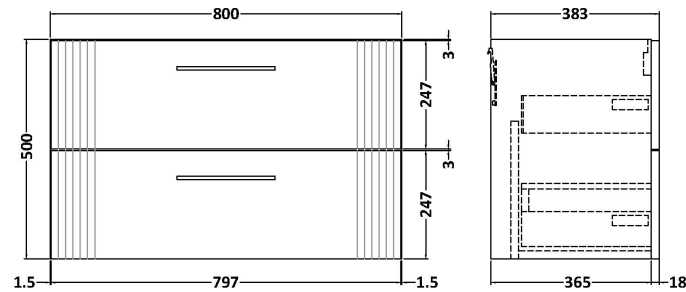

Sales Code: DPF395A

Description: 800 W/H 2-Drawer Vanity & Basin 1

Packaging Details

Barcode: 5056462676555

Sales Code: FLT395

Description: 800 W/H 2-Drawer Unit

Product Dimensions

Height (mm):	500
Width (mm):	800
Depth (mm):	383
Nett Weight (kg):	24.5

Packaging Dimensions

Height (mm):	520
Width (mm):	820
Depth (mm):	405
Gross Weight (kg):	25

Packaging Data

Box Colour:	Brown Cardboard Box - Printed
Box Qty:	0
Label Size:	0 x 0
Label Colour:	Not Applicable
Label Qty:	0

Outer Box Dimensions (If Applicable)

Height (mm):	
Width (mm):	
Depth (mm):	
Gross Weight (kg):	
Barcode:	5056462655581

Product Details

Country of Origin:	China
Fitting Instruction:	No
CE & UKCA:	
FSC Certified Materials:	Yes
Colour:	Satin Blue
Construction Method:	Cam & Wood Dowel
Construction Type:	Rigid
Cabinet Finish:	MFC Painted Gloss
Fascia Finish:	Mdf Painted Gloss
Cabinet Thickness (mm):	16
Fascia Thickness (mm):	18
Drawer Included:	Yes
Drawer Type:	80mm High Metal Softclose
No of Shelves:	0
Hinge Type:	Not Applicable
Hinge Included:	No
Adjustable Legs:	No, Not Required
Fixings Included:	Yes
Handle Style:	Modern
Waste Shroud:	Yes
Handle Included:	Yes, Supplied
Handle Type:	Finger Pull

Sales Code: NVM015

Description: 800 Mid Edged Basin 1 Th

Product Dimensions

Height (mm):	180
Width (mm):	810
Depth (mm):	390
Nett Weight (kg):	15

Packaging Dimensions

Height (mm):	210
Width (mm):	410
Depth (mm):	830
Gross Weight (kg):	15