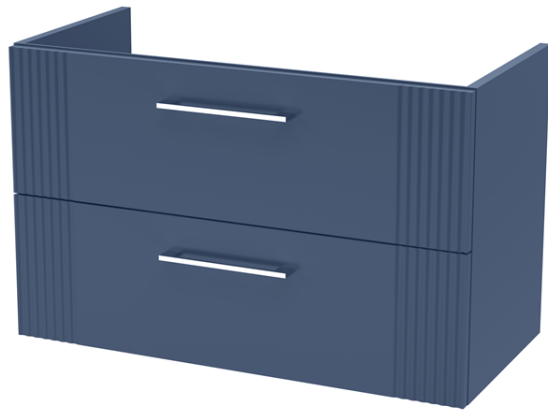

Sales Code: DPF395A

Description: 800 W/H 2-Drawer Vanity & Basin 1

Packaging Details

Barcode: 5056462676555

Sales Code: FLT395

Description: 800 W/H 2-Drawer Unit

Product Dimensions

Height (mm):	500
Width (mm):	800
Depth (mm):	383
Nett Weight (kg):	24.5

Packaging Dimensions

Height (mm):	520
Width (mm):	820
Depth (mm):	405
Gross Weight (kg):	25

Packaging Data

Box Colour:	Brown Cardboard Box - Printed
Box Qty:	0
Label Size:	0 x 0
Label Colour:	Not Applicable
Label Qty:	0

Outer Box Dimensions (If Applicable)

Height (mm):	
Width (mm):	
Depth (mm):	
Gross Weight (kg):	
Barcode:	5056462655581

Product Details

Country of Origin:	China
Fitting Instruction:	No
CE & UKCA:	
FSC Certified Materials:	Yes
Colour:	Satin Blue
Construction Method:	Cam & Wood Dowel
Construction Type:	Rigid
Cabinet Finish:	MFC Painted Gloss
Fascia Finish:	Mdf Painted Gloss
Cabinet Thickness (mm):	16
Fascia Thickness (mm):	18
Drawer Included:	Yes
Drawer Type:	80mm High Metal Softclose
No of Shelves:	0
Hinge Type:	Not Applicable
Hinge Included:	No
Adjustable Legs:	No, Not Required
Fixings Included:	Yes
Handle Style:	Modern
Waste Shroud:	Yes
Handle Included:	Yes, Supplied
Handle Type:	Finger Pull

Sales Code: NVM015

Description: 800 Mid Edged Basin 1 Th

Product Dimensions

Height (mm):	180
Width (mm):	810
Depth (mm):	390
Nett Weight (kg):	15

Packaging Dimensions

Height (mm):	210
Width (mm):	410
Depth (mm):	830
Gross Weight (kg):	15