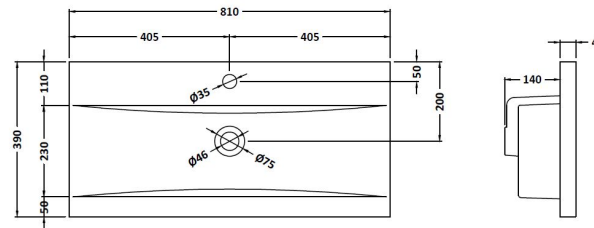

Packaging Dimensions

Height (mm):	520
Width (mm):	820
Depth (mm):	405
Gross Weight (kg):	25

Packaging Data

Box Colour:	Brown Cardboard Box - Printed
Box Qty:	0
Label Size:	0 x 0
Label Colour:	Not Applicable
Label Qty:	0

Outer Box Dimensions (If Applicable)

Height (mm):	
Width (mm):	
Depth (mm):	
Gross Weight (kg):	
Barcode:	5056462661179

Product Details

Country of Origin:	China
Fitting Instruction:	No
CE & UKCA:	
FSC Certified Materials:	Yes
Colour:	Satin Anthracite
Construction Method:	Cam & Wood Dowel
Construction Type:	Rigid
Cabinet Finish:	MFC Painted Gloss
Fascia Finish:	Mdf Painted Gloss
Cabinet Thickness (mm):	16
Fascia Thickness (mm):	18
Drawer Included:	Yes
Drawer Type:	80mm High Metal Softclose
No of Shelves:	0
Hinge Type:	Not Applicable
Hinge Included:	No
Adjustable Legs:	No, Not Required
Fixings Included:	Yes
Handle Style:	Modern
Waste Shroud:	Yes
Handle Included:	Yes, Supplied
Handle Type:	Finger Pull

Sales Code: NVM015

Description: 800 Mid Edged Basin 1 Th

Product Dimensions

Height (mm):	180
Width (mm):	810
Depth (mm):	390
Nett Weight (kg):	15

Packaging Dimensions

Height (mm):	210
Width (mm):	410
Depth (mm):	830
Gross Weight (kg):	15

Packaging Data

Box Colour:	Brown Cardboard Box
Box Qty:	1
Label Size:	100 x 50
Label Colour:	White Label
Label Qty:	2

Outer Box Dimensions (If Applicable)

Height (mm):	
Width (mm):	
Depth (mm):	
Gross Weight (kg):	
Barcode:	5055369043422