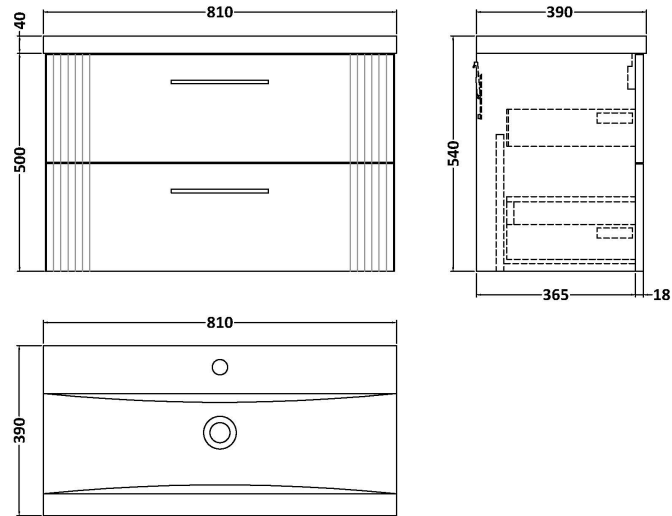

Sales Code: DPF1495A

Description: 800 W/H 2-Drawer Vanity & Basin 1

Packaging Details

Barcode: 5056462676623

Sales Code: FLT1495

Description: 800 W/H 2-Drawer Unit

Product Dimensions

Height (mm):	500
Width (mm):	800
Depth (mm):	383
Nett Weight (kg):	24.5

Packaging Dimensions

Height (mm):	520
Width (mm):	820
Depth (mm):	405
Gross Weight (kg):	25

Packaging Data

Box Colour:	Brown Cardboard Box - Printed
Box Qty:	0
Label Size:	0 x 0
Label Colour:	Not Applicable
Label Qty:	0

Outer Box Dimensions (If Applicable)

Height (mm):	
Width (mm):	
Depth (mm):	
Gross Weight (kg):	
Barcode:	5056462661179

Product Details

Country of Origin:	China
Fitting Instruction:	No
CE & UKCA:	
FSC Certified Materials:	Yes
Colour:	Satin Anthracite
Construction Method:	Cam & Wood Dowel
Construction Type:	Rigid
Cabinet Finish:	MFC Painted Gloss
Fascia Finish:	Mdf Painted Gloss
Cabinet Thickness (mm):	16
Fascia Thickness (mm):	18
Drawer Included:	Yes
Drawer Type:	80mm High Metal Softclose
No of Shelves:	0
Hinge Type:	Not Applicable
Hinge Included:	No
Adjustable Legs:	No, Not Required
Fixings Included:	Yes
Handle Style:	Modern
Waste Shroud:	Yes
Handle Included:	Yes, Supplied
Handle Type:	Finger Pull

Sales Code: NVM015

Description: 800 Mid Edged Basin 1 Th

Product Dimensions

Height (mm):	180
Width (mm):	810
Depth (mm):	390
Nett Weight (kg):	15

Packaging Dimensions

Height (mm):	210
Width (mm):	410
Depth (mm):	830
Gross Weight (kg):	15