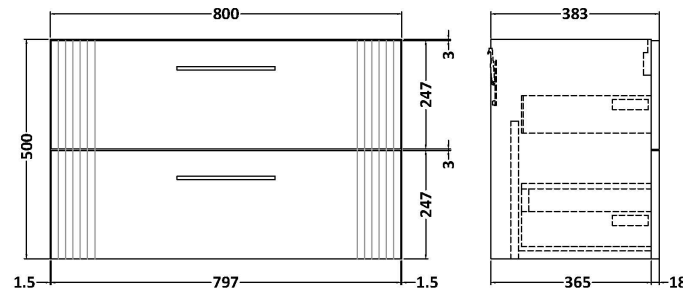

Sales Code: DPF1495A

Description: 800 W/H 2-Drawer Vanity & Basin 1

Packaging Details

Barcode: 5056462676623

Sales Code: FLT1495

Description: 800 W/H 2-Drawer Unit

Product Dimensions

Height (mm):	500
Width (mm):	800
Depth (mm):	383
Nett Weight (kg):	24.5

Packaging Dimensions

Height (mm):	520
Width (mm):	820
Depth (mm):	405
Gross Weight (kg):	25

Packaging Data

Box Colour:	Brown Cardboard Box - Printed
Box Qty:	0
Label Size:	0 x 0
Label Colour:	Not Applicable
Label Qty:	0

Outer Box Dimensions (If Applicable)

Height (mm):	
Width (mm):	
Depth (mm):	
Gross Weight (kg):	
Barcode:	5056462661179

Product Details

Country of Origin:	China
Fitting Instruction:	No
CE & UKCA:	
FSC Certified Materials:	Yes
Colour:	Satin Anthracite
Construction Method:	Cam & Wood Dowel
Construction Type:	Rigid
Cabinet Finish:	MFC Painted Gloss
Fascia Finish:	Mdf Painted Gloss
Cabinet Thickness (mm):	16
Fascia Thickness (mm):	18
Drawer Included:	Yes
Drawer Type:	80mm High Metal Softclose
No of Shelves:	0
Hinge Type:	Not Applicable
Hinge Included:	No
Adjustable Legs:	No, Not Required
Fixings Included:	Yes
Handle Style:	Modern
Waste Shroud:	Yes
Handle Included:	Yes, Supplied
Handle Type:	Finger Pull

Sales Code: NVM015

Description: 800 Mid Edged Basin 1 Th

Product Dimensions

Height (mm):	180
Width (mm):	810
Depth (mm):	390
Nett Weight (kg):	15

Packaging Dimensions

Height (mm):	210
Width (mm):	410
Depth (mm):	830
Gross Weight (kg):	15