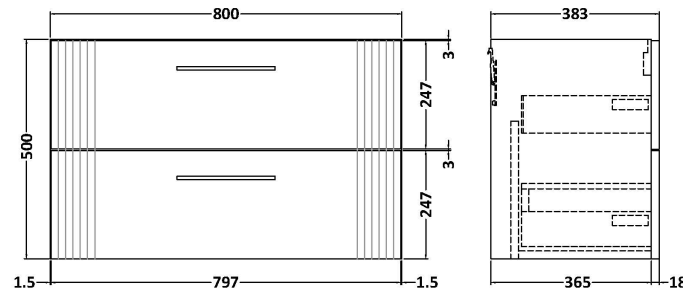

### Packaging Details

Barcode: 5056462676692

Sales Code: FLT895

Description: 800 W/H 2-Drawer Unit

**Product Dimensions**

Height (mm):	500
Width (mm):	800
Depth (mm):	383
Nett Weight (kg):	24.5

**Packaging Dimensions**

Height (mm):	520
Width (mm):	820
Depth (mm):	405
Gross Weight (kg):	25

**Packaging Data**

Box Colour:	Brown Cardboard Box - Printed
Box Qty:	0
Label Size:	0 x 0
Label Colour:	Not Applicable
Label Qty:	0

### Product Dimensions

Height (mm):	180
Width (mm):	810
Depth (mm):	390
Nett Weight (kg):	15

### Packaging Dimensions

Height (mm):	210
Width (mm):	410
Depth (mm):	830
Gross Weight (kg):	15