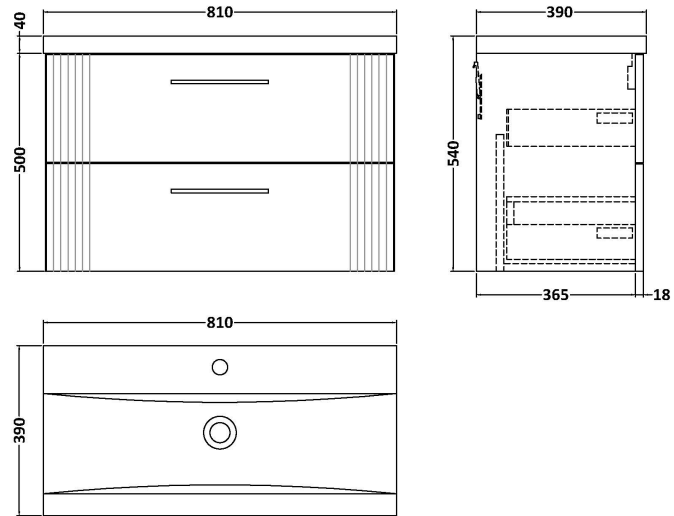

### Packaging Details

Barcode: 5056462676692

Sales Code: FLT895

Description: 800 W/H 2-Drawer Unit

**Product Dimensions**

Height (mm):	500
Width (mm):	800
Depth (mm):	383
Nett Weight (kg):	24.5

**Packaging Dimensions**

Height (mm):	520
Width (mm):	820
Depth (mm):	405
Gross Weight (kg):	25

**Packaging Data**

Box Colour:	Brown Cardboard Box - Printed
Box Qty:	0
Label Size:	0 x 0
Label Colour:	Not Applicable
Label Qty:	0

### Product Dimensions

Height (mm):	180
Width (mm):	810
Depth (mm):	390
Nett Weight (kg):	15

### Packaging Dimensions

Height (mm):	210
Width (mm):	410
Depth (mm):	830
Gross Weight (kg):	15