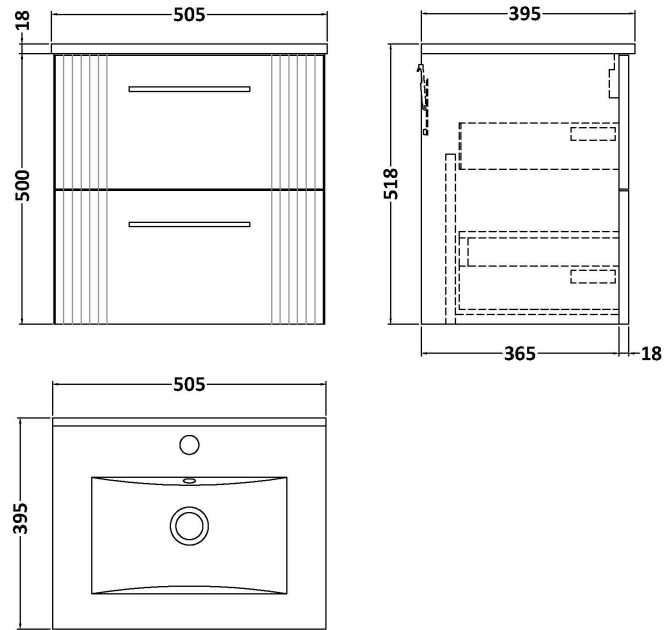

Sales Code: DPF292B

Description: 500 W/H 2-Drawer Vanity & Basin 2

Packaging Details

Barcode: 5056462675107

Sales Code: FLT292

Description: 500 W/H 2-Drawer Unit

Product Dimensions

Height (mm):	500
Width (mm):	500
Depth (mm):	383
Nett Weight (kg):	18.5

Packaging Dimensions

Height (mm):	520
Width (mm):	520
Depth (mm):	405
Gross Weight (kg):	19

Packaging Data

Box Colour:	Brown Cardboard Box - Printed
Box Qty:	0
Label Size:	0 x 0
Label Colour:	Not Applicable
Label Qty:	0

Outer Box Dimensions (If Applicable)

Height (mm):	
Width (mm):	
Depth (mm):	
Gross Weight (kg):	
Barcode:	5056462655376

Product Details

Country of Origin:	China
Fitting Instruction:	No
CE & UKCA:	
FSC Certified Materials:	Yes
Colour:	Satin Grey
Construction Method:	Cam & Wood Dowel
Construction Type:	Rigid
Cabinet Finish:	MFC Painted Gloss
Fascia Finish:	Mdf Painted Gloss
Cabinet Thickness (mm):	16
Fascia Thickness (mm):	18
Drawer Included:	Yes
Drawer Type:	80mm High Metal Softclose
No of Shelves:	0
Hinge Type:	Not Applicable
Hinge Included:	No
Adjustable Legs:	No, Not Required
Fixings Included:	Yes
Handle Style:	Modern
Waste Shroud:	Yes
Handle Included:	Yes, Supplied
Handle Type:	Finger Pull

Sales Code: NVM001

Description: 500mm Minimalist Basin 1Th

Product Dimensions

Height (mm):	170
Width (mm):	500
Depth (mm):	390
Nett Weight (kg):	9

Packaging Dimensions

Height (mm):	400
Width (mm):	520
Depth (mm):	200
Gross Weight (kg):	9