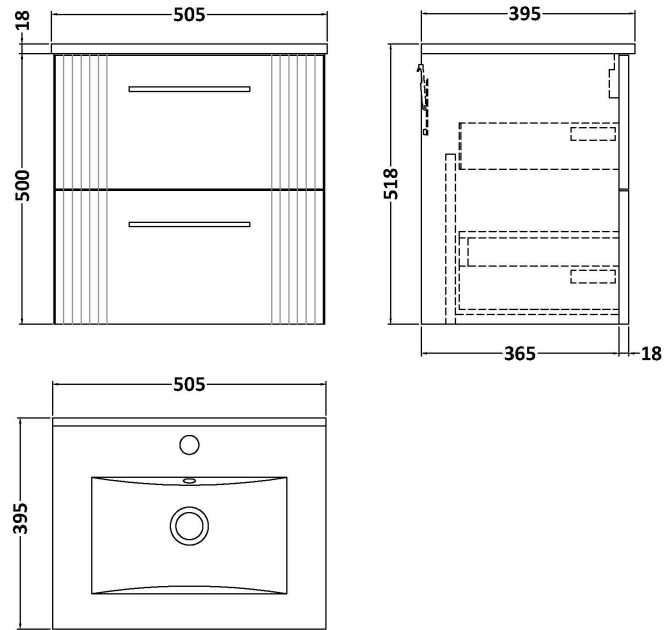

Sales Code: DPF892B

Description: 500 W/H 2-Drawer Vanity & Basin 2

Packaging Details

Barcode: 5056462675190

Sales Code: FLT892

Description: 500 W/H 2-Drawer Unit

Product Dimensions

Height (mm):	500
Width (mm):	500
Depth (mm):	383
Nett Weight (kg):	18.5

Packaging Dimensions

Height (mm):	520
Width (mm):	520
Depth (mm):	405
Gross Weight (kg):	19

Packaging Data

Box Colour:	Brown Cardboard Box - Printed
Box Qty:	0
Label Size:	0 x 0
Label Colour:	Not Applicable
Label Qty:	0

Outer Box Dimensions (If Applicable)

Height (mm):	
Width (mm):	
Depth (mm):	
Gross Weight (kg):	
Barcode:	5056462655390

Product Details

Country of Origin:	China
Fitting Instruction:	No
CE & UKCA:	
FSC Certified Materials:	Yes
Colour:	Satin Green
Construction Method:	Cam & Wood Dowel
Construction Type:	Rigid
Cabinet Finish:	MFC Painted Gloss
Fascia Finish:	Mdf Painted Gloss
Cabinet Thickness (mm):	16
Fascia Thickness (mm):	18
Drawer Included:	Yes
Drawer Type:	80mm High Metal Softclose
No of Shelves:	0
Hinge Type:	Not Applicable
Hinge Included:	No
Adjustable Legs:	No, Not Required
Fixings Included:	Yes
Handle Style:	Modern
Waste Shroud:	Yes
Handle Included:	Yes, Supplied
Handle Type:	Finger Pull

Sales Code: NVM001

Description: 500mm Minimalist Basin 1Th

Product Dimensions

Height (mm):	170
Width (mm):	500
Depth (mm):	390
Nett Weight (kg):	9

Packaging Dimensions

Height (mm):	400
Width (mm):	520
Depth (mm):	200
Gross Weight (kg):	9