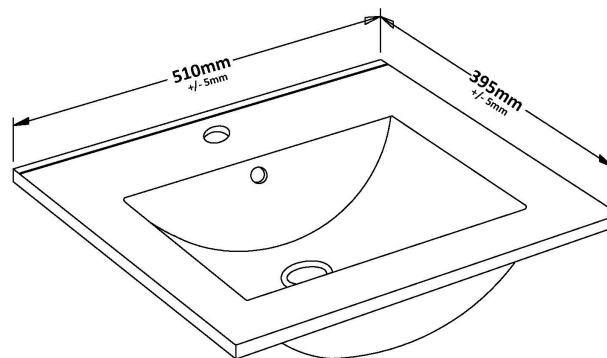

Packaging Dimensions

Height (mm):	520
Width (mm):	520
Depth (mm):	405
Gross Weight (kg):	19

Packaging Data

Box Colour:	Brown Cardboard Box - Printed
Box Qty:	0
Label Size:	0 x 0
Label Colour:	Not Applicable
Label Qty:	0

Outer Box Dimensions (If Applicable)

Height (mm):	
Width (mm):	
Depth (mm):	
Gross Weight (kg):	
Barcode:	5056462655390

Product Details

Country of Origin:	China
Fitting Instruction:	No
CE & UKCA:	
FSC Certified Materials:	Yes
Colour:	Satin Green
Construction Method:	Cam & Wood Dowel
Construction Type:	Rigid
Cabinet Finish:	MFC Painted Gloss
Fascia Finish:	Mdf Painted Gloss
Cabinet Thickness (mm):	16
Fascia Thickness (mm):	18
Drawer Included:	Yes
Drawer Type:	80mm High Metal Softclose
No of Shelves:	0
Hinge Type:	Not Applicable
Hinge Included:	No
Adjustable Legs:	No, Not Required
Fixings Included:	Yes
Handle Style:	Modern
Waste Shroud:	Yes
Handle Included:	Yes, Supplied
Handle Type:	Finger Pull

Sales Code: NVM001

Description: 500mm Minimalist Basin 1Th

Product Dimensions

Height (mm):	170
Width (mm):	500
Depth (mm):	390
Nett Weight (kg):	9

Packaging Dimensions

Height (mm):	400
Width (mm):	520
Depth (mm):	200
Gross Weight (kg):	9

Packaging Data

Box Colour:	Brown Cardboard Box
Box Qty:	1
Label Size:	105 x 50
Label Colour:	White Label
Label Qty:	1

Outer Box Dimensions (If Applicable)

Height (mm):	
Width (mm):	
Depth (mm):	
Gross Weight (kg):	
Barcode:	5055275828670