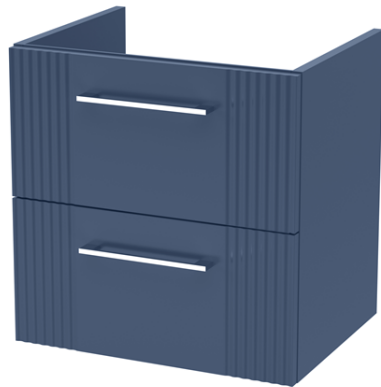

Sales Code: DPF392B

Description: 500 W/H 2-Drawer Vanity & Basin 2

Packaging Details

Barcode: 5056462675138

Sales Code: FLT392

Description: 500 W/H 2-Drawer Unit

Product Dimensions

Height (mm):	500
Width (mm):	500
Depth (mm):	383
Nett Weight (kg):	18.5

Packaging Dimensions

Height (mm):	520
Width (mm):	520
Depth (mm):	405
Gross Weight (kg):	19

Packaging Data

Box Colour:	Brown Cardboard Box - Printed
Box Qty:	0
Label Size:	0 x 0
Label Colour:	Not Applicable
Label Qty:	0

Outer Box Dimensions (If Applicable)

Height (mm):	
Width (mm):	
Depth (mm):	
Gross Weight (kg):	
Barcode:	5056462655383

Product Details

Country of Origin:	China
Fitting Instruction:	No
CE & UKCA:	
FSC Certified Materials:	Yes
Colour:	Satin Blue
Construction Method:	Cam & Wood Dowel
Construction Type:	Rigid
Cabinet Finish:	MFC Painted Gloss
Fascia Finish:	Mdf Painted Gloss
Cabinet Thickness (mm):	16
Fascia Thickness (mm):	18
Drawer Included:	Yes
Drawer Type:	80mm High Metal Softclose
No of Shelves:	0
Hinge Type:	Not Applicable
Hinge Included:	No
Adjustable Legs:	No, Not Required
Fixings Included:	Yes
Handle Style:	Modern
Waste Shroud:	Yes
Handle Included:	Yes, Supplied
Handle Type:	Finger Pull

Sales Code: NVM001

Description: 500mm Minimalist Basin 1Th

Product Dimensions

Height (mm):	170
Width (mm):	500
Depth (mm):	390
Nett Weight (kg):	9

Packaging Dimensions

Height (mm):	400
Width (mm):	520
Depth (mm):	200
Gross Weight (kg):	9