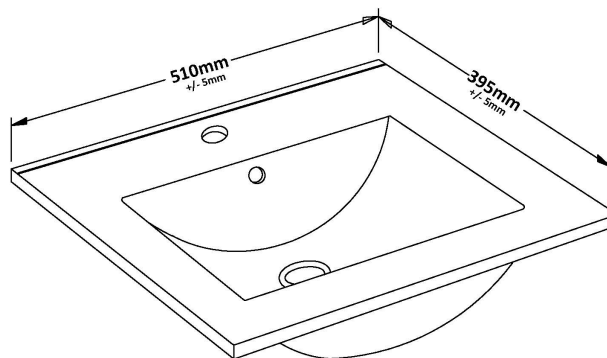

Packaging Dimensions

Height (mm):	520
Width (mm):	520
Depth (mm):	405
Gross Weight (kg):	19

Packaging Data

Box Colour:	Brown Cardboard Box - Printed
Box Qty:	0
Label Size:	0 x 0
Label Colour:	Not Applicable
Label Qty:	0

Outer Box Dimensions (If Applicable)

Height (mm):	
Width (mm):	
Depth (mm):	
Gross Weight (kg):	
Barcode:	5056462655383

Product Details

Country of Origin:	China
Fitting Instruction:	No
CE & UKCA:	
FSC Certified Materials:	Yes
Colour:	Satin Blue
Construction Method:	Cam & Wood Dowel
Construction Type:	Rigid
Cabinet Finish:	MFC Painted Gloss
Fascia Finish:	Mdf Painted Gloss
Cabinet Thickness (mm):	16
Fascia Thickness (mm):	18
Drawer Included:	Yes
Drawer Type:	80mm High Metal Softclose
No of Shelves:	0
Hinge Type:	Not Applicable
Hinge Included:	No
Adjustable Legs:	No, Not Required
Fixings Included:	Yes
Handle Style:	Modern
Waste Shroud:	Yes
Handle Included:	Yes, Supplied
Handle Type:	Finger Pull

Sales Code: NVM001

Description: 500mm Minimalist Basin 1Th

Product Dimensions

Height (mm):	170
Width (mm):	500
Depth (mm):	390
Nett Weight (kg):	9

Packaging Dimensions

Height (mm):	400
Width (mm):	520
Depth (mm):	200
Gross Weight (kg):	9

Packaging Data

Box Colour:	Brown Cardboard Box
Box Qty:	1
Label Size:	105 x 50
Label Colour:	White Label
Label Qty:	1

Outer Box Dimensions (If Applicable)

Height (mm):	
Width (mm):	
Depth (mm):	
Gross Weight (kg):	
Barcode:	5055275828670