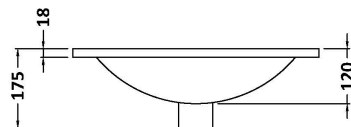

Packaging Dimensions

Height (mm):	520
Width (mm):	520
Depth (mm):	405
Gross Weight (kg):	19

Packaging Data

Box Colour:	Brown Cardboard Box - Printed
Box Qty:	0
Label Size:	0 x 0
Label Colour:	Not Applicable
Label Qty:	0

Outer Box Dimensions (If Applicable)

Height (mm):	
Width (mm):	
Depth (mm):	
Gross Weight (kg):	
Barcode:	5056462655383

Product Details

Country of Origin:	China
Fitting Instruction:	No
CE & UKCA:	
FSC Certified Materials:	Yes
Colour:	Satin Blue
Construction Method:	Cam & Wood Dowel
Construction Type:	Rigid
Cabinet Finish:	MFC Painted Gloss
Fascia Finish:	Mdf Painted Gloss
Cabinet Thickness (mm):	16
Fascia Thickness (mm):	18
Drawer Included:	Yes
Drawer Type:	80mm High Metal Softclose
No of Shelves:	0
Hinge Type:	Not Applicable
Hinge Included:	No
Adjustable Legs:	No, Not Required
Fixings Included:	Yes
Handle Style:	Modern
Waste Shroud:	Yes
Handle Included:	Yes, Supplied
Handle Type:	Finger Pull

Sales Code: NVM001

Description: 500mm Minimalist Basin 1Th

Product Dimensions

Height (mm):	170
Width (mm):	500
Depth (mm):	390
Nett Weight (kg):	9

Packaging Dimensions

Height (mm):	400
Width (mm):	520
Depth (mm):	200
Gross Weight (kg):	9

Packaging Data

Box Colour:	Brown Cardboard Box
Box Qty:	1
Label Size:	105 x 50
Label Colour:	White Label
Label Qty:	1

Outer Box Dimensions (If Applicable)

Height (mm):	
Width (mm):	
Depth (mm):	
Gross Weight (kg):	
Barcode:	5055275828670