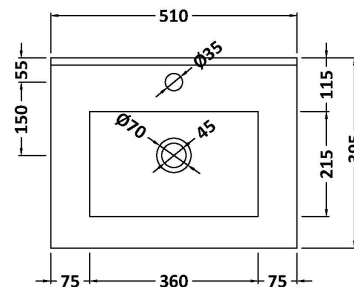

Packaging Dimensions

Height (mm):	520
Width (mm):	520
Depth (mm):	405
Gross Weight (kg):	19

Packaging Data

Box Colour:	Brown Cardboard Box - Printed
Box Qty:	0
Label Size:	0 x 0
Label Colour:	Not Applicable
Label Qty:	0

Outer Box Dimensions (If Applicable)

Height (mm):	
Width (mm):	
Depth (mm):	
Gross Weight (kg):	
Barcode:	5056462655383

Product Details

Country of Origin:	China
Fitting Instruction:	No
CE & UKCA:	
FSC Certified Materials:	Yes
Colour:	Satin Blue
Construction Method:	Cam & Wood Dowel
Construction Type:	Rigid
Cabinet Finish:	MFC Painted Gloss
Fascia Finish:	Mdf Painted Gloss
Cabinet Thickness (mm):	16
Fascia Thickness (mm):	18
Drawer Included:	Yes
Drawer Type:	80mm High Metal Softclose
No of Shelves:	0
Hinge Type:	Not Applicable
Hinge Included:	No
Adjustable Legs:	No, Not Required
Fixings Included:	Yes
Handle Style:	Modern
Waste Shroud:	Yes
Handle Included:	Yes, Supplied
Handle Type:	Finger Pull

Sales Code: NVM001

Description: 500mm Minimalist Basin 1Th

Product Dimensions

Height (mm):	170
Width (mm):	500
Depth (mm):	390
Nett Weight (kg):	9

Packaging Dimensions

Height (mm):	400
Width (mm):	520
Depth (mm):	200
Gross Weight (kg):	9

Packaging Data

Box Colour:	Brown Cardboard Box
Box Qty:	1
Label Size:	105 x 50
Label Colour:	White Label
Label Qty:	1

Outer Box Dimensions (If Applicable)

Height (mm):	
Width (mm):	
Depth (mm):	
Gross Weight (kg):	
Barcode:	5055275828670