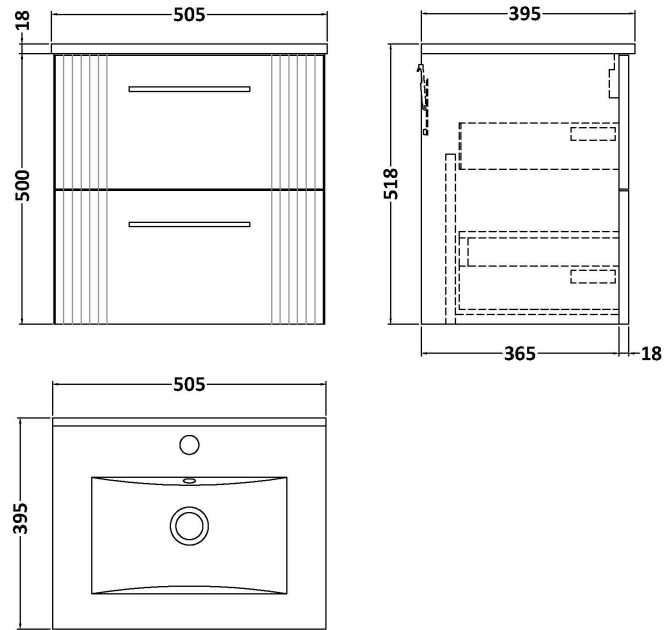

Sales Code: DPF392B

Description: 500 W/H 2-Drawer Vanity & Basin 2

Packaging Details

Barcode: 5056462675138

Sales Code: FLT392

Description: 500 W/H 2-Drawer Unit

Product Dimensions

Height (mm):	500
Width (mm):	500
Depth (mm):	383
Nett Weight (kg):	18.5

Packaging Dimensions

Height (mm):	520
Width (mm):	520
Depth (mm):	405
Gross Weight (kg):	19

Packaging Data

Box Colour:	Brown Cardboard Box - Printed
Box Qty:	0
Label Size:	0 x 0
Label Colour:	Not Applicable
Label Qty:	0

Outer Box Dimensions (If Applicable)

Height (mm):	
Width (mm):	
Depth (mm):	
Gross Weight (kg):	
Barcode:	5056462655383

Product Details

Country of Origin:	China
Fitting Instruction:	No
CE & UKCA:	
FSC Certified Materials:	Yes
Colour:	Satin Blue
Construction Method:	Cam & Wood Dowel
Construction Type:	Rigid
Cabinet Finish:	MFC Painted Gloss
Fascia Finish:	Mdf Painted Gloss
Cabinet Thickness (mm):	16
Fascia Thickness (mm):	18
Drawer Included:	Yes
Drawer Type:	80mm High Metal Softclose
No of Shelves:	0
Hinge Type:	Not Applicable
Hinge Included:	No
Adjustable Legs:	No, Not Required
Fixings Included:	Yes
Handle Style:	Modern
Waste Shroud:	Yes
Handle Included:	Yes, Supplied
Handle Type:	Finger Pull

Sales Code: NVM001

Description: 500mm Minimalist Basin 1Th

Product Dimensions

Height (mm):	170
Width (mm):	500
Depth (mm):	390
Nett Weight (kg):	9

Packaging Dimensions

Height (mm):	400
Width (mm):	520
Depth (mm):	200
Gross Weight (kg):	9