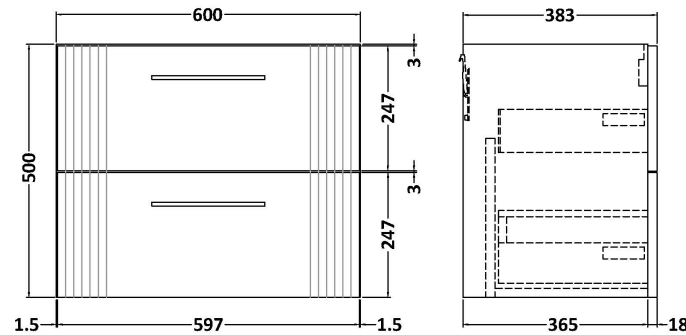

### Product Dimensions

Height (mm):	500
Width (mm):	600
Depth (mm):	383
Nett Weight (kg):	22.5

### Packaging Dimensions

Height (mm):	520
Width (mm):	620
Depth (mm):	405
Gross Weight (kg):	23

### Product Dimensions

Height (mm):	170
Width (mm):	600
Depth (mm):	390
Nett Weight (kg):	10.76

### Packaging Dimensions

Height (mm):	200
Width (mm):	400
Depth (mm):	620
Gross Weight (kg):	10.76