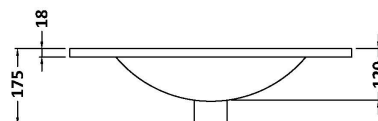

### Product Dimensions

Height (mm):	500
Width (mm):	600
Depth (mm):	383
Nett Weight (kg):	22.5

### Packaging Dimensions

Height (mm):	520
Width (mm):	620
Depth (mm):	405
Gross Weight (kg):	23

### Outer Box Dimensions (If Applicable)

Height (mm):	
Width (mm):	
Depth (mm):	
Gross Weight (kg):	
Barcode:	5056462655499

### Product Dimensions

Height (mm):	170
Width (mm):	600
Depth (mm):	390
Nett Weight (kg):	10.76