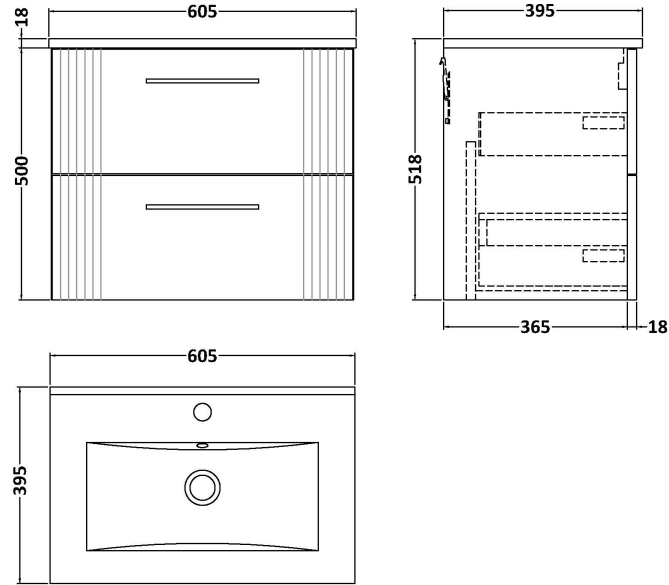

Sales Code: DPF293B

Description: 600 W/H 2-Drawer Vanity & Basin 2

Packaging Details

Barcode: 5056462675794