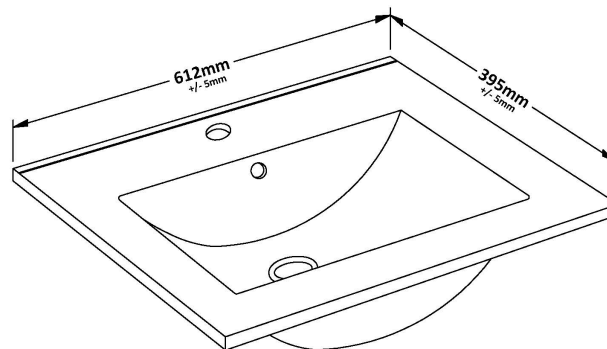

### Product Dimensions

Height (mm):	500
Width (mm):	600
Depth (mm):	383
Nett Weight (kg):	22.5

### Packaging Dimensions

Height (mm):	520
Width (mm):	620
Depth (mm):	405
Gross Weight (kg):	23

### Outer Box Dimensions (If Applicable)

Height (mm):	
Width (mm):	
Depth (mm):	
Gross Weight (kg):	
Barcode:	5056462655499

### Product Dimensions

Height (mm):	170
Width (mm):	600
Depth (mm):	390
Nett Weight (kg):	10.76