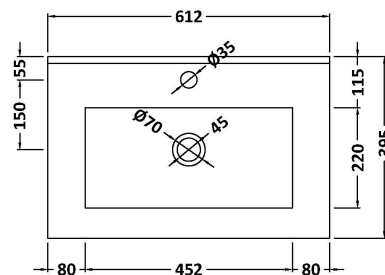

### Product Dimensions

Height (mm):	500
Width (mm):	600
Depth (mm):	383
Nett Weight (kg):	22.5

### Packaging Dimensions

Height (mm):	520
Width (mm):	620
Depth (mm):	405
Gross Weight (kg):	23

### Outer Box Dimensions (If Applicable)

Height (mm):	
Width (mm):	
Depth (mm):	
Gross Weight (kg):	
Barcode:	5056462655499

### Product Dimensions

Height (mm):	170
Width (mm):	600
Depth (mm):	390
Nett Weight (kg):	10.76