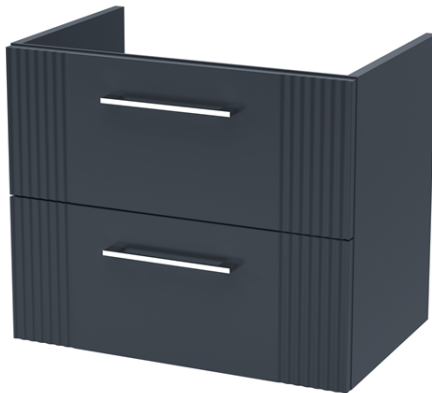

Sales Code: DPF1493B

Description: 600 W/H 2-Drawer Vanity & Basin 2

Packaging Details

Barcode: 5056462675930

Sales Code: FLT1493

Description: 600 W/H 2-Drawer Unit

Product Dimensions

Height (mm):	500
Width (mm):	600
Depth (mm):	383
Nett Weight (kg):	22.5

Packaging Dimensions

Height (mm):	520
Width (mm):	620
Depth (mm):	405
Gross Weight (kg):	23

Packaging Data

Box Colour:	Brown Cardboard Box - Printed
Box Qty:	0
Label Size:	0 x 0
Label Colour:	Not Applicable
Label Qty:	0

Outer Box Dimensions (If Applicable)

Height (mm):	
Width (mm):	
Depth (mm):	
Gross Weight (kg):	
Barcode:	5056462661155

Product Details

Country of Origin:	China
Fitting Instruction:	No
CE & UKCA:	
FSC Certified Materials:	Yes
Colour:	Satin Anthracite
Construction Method:	Cam & Wood Dowel
Construction Type:	Rigid
Cabinet Finish:	MFC Painted Gloss
Fascia Finish:	Mdf Painted Gloss
Cabinet Thickness (mm):	16
Fascia Thickness (mm):	18
Drawer Included:	Yes
Drawer Type:	80mm High Metal Softclose
No of Shelves:	0
Hinge Type:	Not Applicable
Hinge Included:	No
Adjustable Legs:	No, Not Required
Fixings Included:	Yes
Handle Style:	Modern
Waste Shroud:	Yes
Handle Included:	Yes, Supplied
Handle Type:	Finger Pull

Sales Code: NVM003

Description: Minimalist Basin 600mm

Product Dimensions

Height (mm):	170
Width (mm):	600
Depth (mm):	390
Nett Weight (kg):	10.76

Packaging Dimensions

Height (mm):	200
Width (mm):	400
Depth (mm):	620
Gross Weight (kg):	10.76