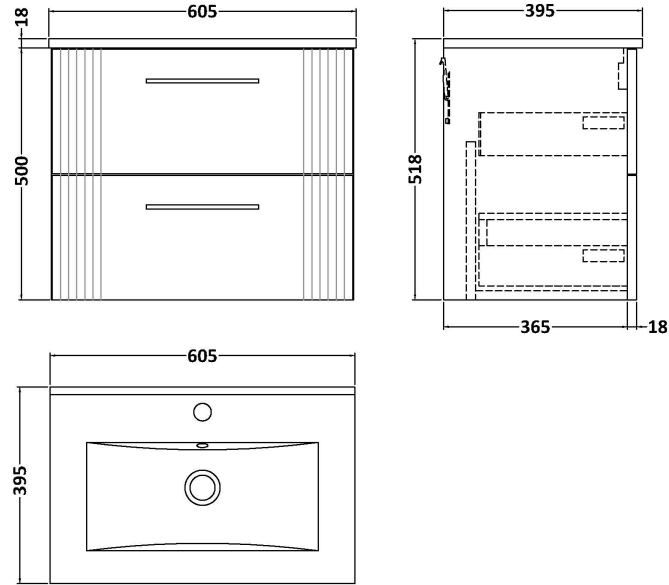

Sales Code: DPF1493B

Description: 600 W/H 2-Drawer Vanity & Basin 2

Packaging Details

Barcode: 5056462675930

Sales Code: FLT1493

Description: 600 W/H 2-Drawer Unit

Product Dimensions

Height (mm):	500
Width (mm):	600
Depth (mm):	383
Nett Weight (kg):	22.5

Packaging Dimensions

Height (mm):	520
Width (mm):	620
Depth (mm):	405
Gross Weight (kg):	23

Packaging Data

Box Colour:	Brown Cardboard Box - Printed
Box Qty:	0
Label Size:	0 x 0
Label Colour:	Not Applicable
Label Qty:	0

Outer Box Dimensions (If Applicable)

Height (mm):	
Width (mm):	
Depth (mm):	
Gross Weight (kg):	
Barcode:	5056462661155

Product Details

Country of Origin:	China
Fitting Instruction:	No
CE & UKCA:	
FSC Certified Materials:	Yes
Colour:	Satin Anthracite
Construction Method:	Cam & Wood Dowel
Construction Type:	Rigid
Cabinet Finish:	MFC Painted Gloss
Fascia Finish:	Mdf Painted Gloss
Cabinet Thickness (mm):	16
Fascia Thickness (mm):	18
Drawer Included:	Yes
Drawer Type:	80mm High Metal Softclose
No of Shelves:	0
Hinge Type:	Not Applicable
Hinge Included:	No
Adjustable Legs:	No, Not Required
Fixings Included:	Yes
Handle Style:	Modern
Waste Shroud:	Yes
Handle Included:	Yes, Supplied
Handle Type:	Finger Pull

Sales Code: NVM003

Description: Minimalist Basin 600mm

Product Dimensions

Height (mm):	170
Width (mm):	600
Depth (mm):	390
Nett Weight (kg):	10.76

Packaging Dimensions

Height (mm):	200
Width (mm):	400
Depth (mm):	620
Gross Weight (kg):	10.76