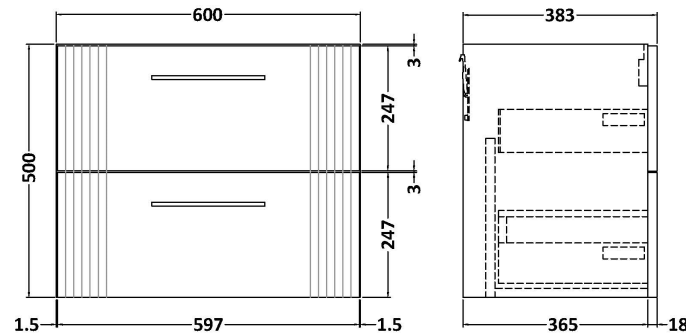

Sales Code: DPF1493B

Description: 600 W/H 2-Drawer Vanity & Basin 2

Packaging Details

Barcode: 5056462675930

Sales Code: FLT1493

Description: 600 W/H 2-Drawer Unit

Product Dimensions

Height (mm):	500
Width (mm):	600
Depth (mm):	383
Nett Weight (kg):	22.5

Packaging Dimensions

Height (mm):	520
Width (mm):	620
Depth (mm):	405
Gross Weight (kg):	23

Packaging Data

Box Colour:	Brown Cardboard Box - Printed
Box Qty:	0
Label Size:	0 x 0
Label Colour:	Not Applicable
Label Qty:	0

Outer Box Dimensions (If Applicable)

Height (mm):	
Width (mm):	
Depth (mm):	
Gross Weight (kg):	
Barcode:	5056462661155

Product Details

Country of Origin:	China
Fitting Instruction:	No
CE & UKCA:	
FSC Certified Materials:	Yes
Colour:	Satin Anthracite
Construction Method:	Cam & Wood Dowel
Construction Type:	Rigid
Cabinet Finish:	MFC Painted Gloss
Fascia Finish:	Mdf Painted Gloss
Cabinet Thickness (mm):	16
Fascia Thickness (mm):	18
Drawer Included:	Yes
Drawer Type:	80mm High Metal Softclose
No of Shelves:	0
Hinge Type:	Not Applicable
Hinge Included:	No
Adjustable Legs:	No, Not Required
Fixings Included:	Yes
Handle Style:	Modern
Waste Shroud:	Yes
Handle Included:	Yes, Supplied
Handle Type:	Finger Pull

Sales Code: NVM003

Description: Minimalist Basin 600mm

Product Dimensions

Height (mm):	170
Width (mm):	600
Depth (mm):	390
Nett Weight (kg):	10.76

Packaging Dimensions

Height (mm):	200
Width (mm):	400
Depth (mm):	620
Gross Weight (kg):	10.76