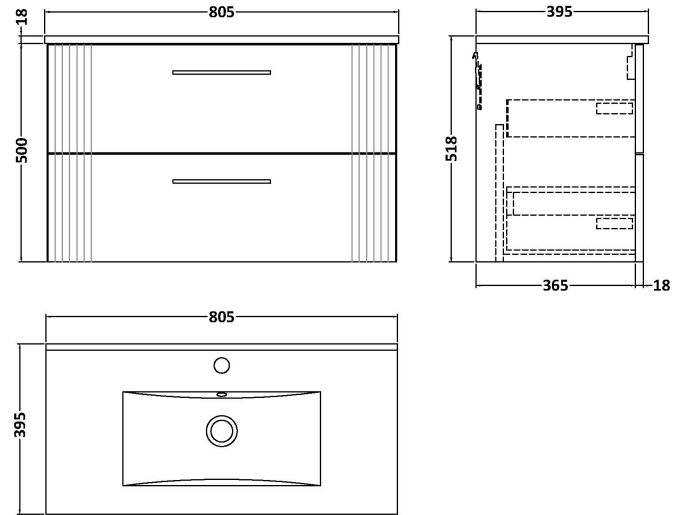

### Packaging Details

Barcode: 5056462676494

Sales Code: FLT295

Description: 800 W/H 2-Drawer Unit

**Product Dimensions**

Height (mm):	500
Width (mm):	800
Depth (mm):	383
Nett Weight (kg):	24.5

**Packaging Dimensions**

Height (mm):	520
Width (mm):	820
Depth (mm):	405
Gross Weight (kg):	25

**Packaging Data**

Box Colour:	Brown Cardboard Box - Printed
Box Qty:	0
Label Size:	0 x 0
Label Colour:	Not Applicable
Label Qty:	0

### Product Dimensions

Height (mm):	170
Width (mm):	800
Depth (mm):	390
Nett Weight (kg):	16.9

### Packaging Dimensions

Height (mm):	400
Width (mm):	820
Depth (mm):	200
Gross Weight (kg):	16.9