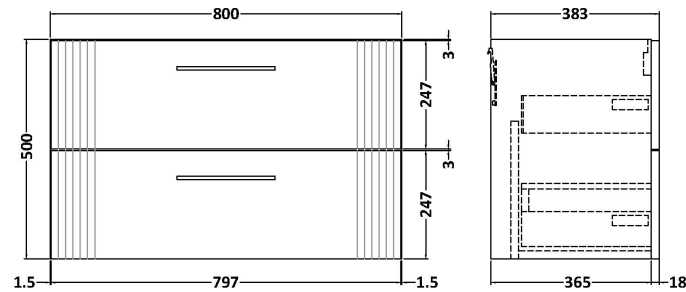

### Packaging Details

Barcode: 5056462676494

Sales Code: FLT295

Description: 800 W/H 2-Drawer Unit

**Product Dimensions**

Height (mm):	500
Width (mm):	800
Depth (mm):	383
Nett Weight (kg):	24.5

**Packaging Dimensions**

Height (mm):	520
Width (mm):	820
Depth (mm):	405
Gross Weight (kg):	25

**Packaging Data**

Box Colour:	Brown Cardboard Box - Printed
Box Qty:	0
Label Size:	0 x 0
Label Colour:	Not Applicable
Label Qty:	0

### Product Dimensions

Height (mm):	170
Width (mm):	800
Depth (mm):	390
Nett Weight (kg):	16.9

### Packaging Dimensions

Height (mm):	400
Width (mm):	820
Depth (mm):	200
Gross Weight (kg):	16.9