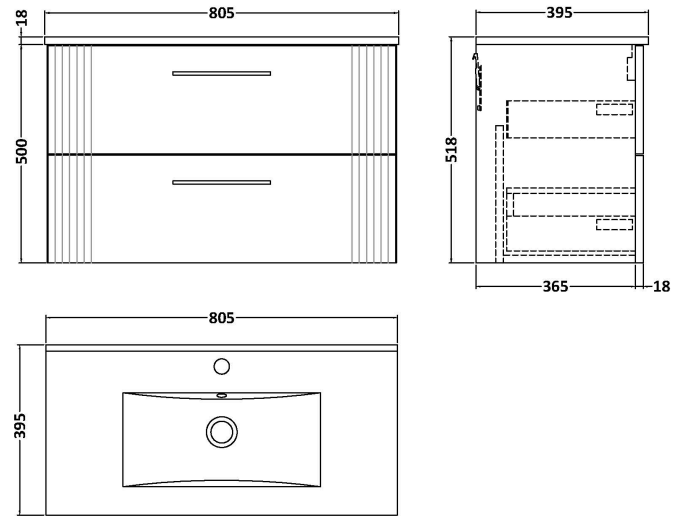

Sales Code: DPF395B

Description: 800 W/H 2-Drawer Vanity & Basin 2

Packaging Details

Barcode: 5056462676562