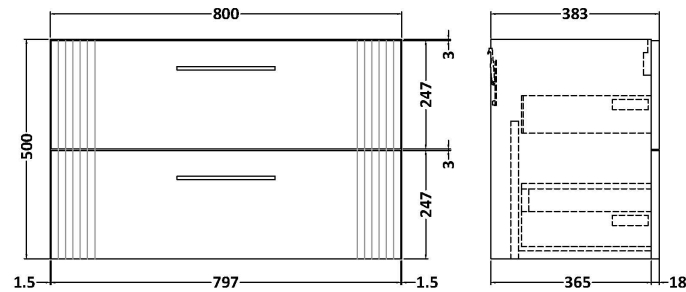

### Product Dimensions

Height (mm):	500
Width (mm):	800
Depth (mm):	383
Nett Weight (kg):	24.5

### Packaging Dimensions

Height (mm):	520
Width (mm):	820
Depth (mm):	405
Gross Weight (kg):	25

### Product Dimensions

Height (mm):	170
Width (mm):	800
Depth (mm):	390
Nett Weight (kg):	16.9

### Packaging Dimensions

Height (mm):	400
Width (mm):	820
Depth (mm):	200
Gross Weight (kg):	16.9