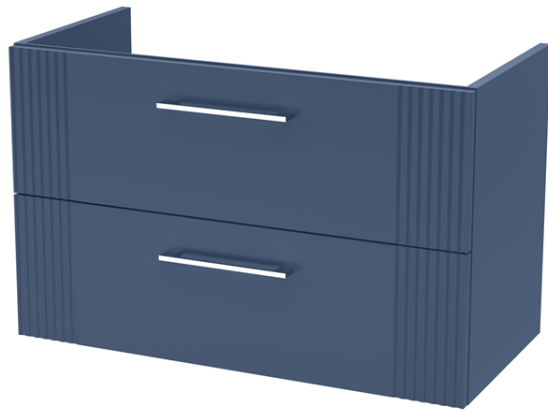

Sales Code: DPF395B

Description: 800 W/H 2-Drawer Vanity & Basin 2

### Packaging Details

Barcode: 5056462676562

Sales Code: FLT395

Description: 800 W/H 2-Drawer Unit

### Product Dimensions

Height (mm):	500
Width (mm):	800
Depth (mm):	383
Nett Weight (kg):	24.5

### Product Dimensions

Height (mm):	170
Width (mm):	800
Depth (mm):	390
Nett Weight (kg):	16.9