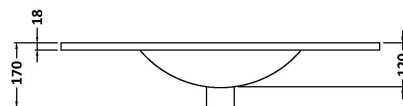

Sales Code: NVM005

Description: Minimalist Basin 800mm

Product Dimensions

Height (mm):	170
Width (mm):	800
Depth (mm):	390
Nett Weight (kg):	16.9

Packaging Dimensions

Height (mm):	400
Width (mm):	820
Depth (mm):	200
Gross Weight (kg):	16.9

Packaging Data

Box Colour:	Brown Cardboard Box - Printed
Box Qty:	1
Label Size:	100 x 50
Label Colour:	White Label
Label Qty:	2

Outer Box Dimensions (If Applicable)

Height (mm):	
Width (mm):	
Depth (mm):	
Gross Weight (kg):	
Barcode:	5055146194675

Product Details

Country of Origin:	China
Fitting Instruction:	No
Certification: CE & UKCA:	No
WRAS:	N/A
WRAS No:	N/A
Product Material:	Vitreous China
Fixing Supplied:	No

Pans/Bidets: Trap Style: Not Applicable Includes Seat: Not Applicable

Seats: Seat Type: Not Applicable Material: Not Applicable
Function: Not Applicable Hinge Type: Not Applicable
Hinge Material: Not Applicable

Cisterns: Operating Type: Not Applicable Fittings: Not Applicable
Lever Type: Not Applicable

Basins: Tap Hole: One Taphole Chain Stay Hole: No
Template: Not Required Waste Type Req: Slotted
Overflow Inc: Yes Overflow Cover: Yes
Inner Bowl Depth (mm): 125mm