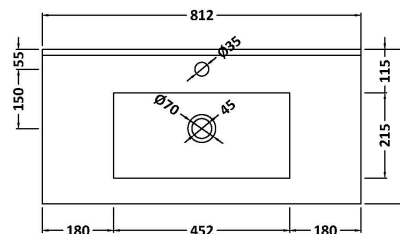

### Product Dimensions

Height (mm):	500
Width (mm):	800
Depth (mm):	383
Nett Weight (kg):	24.5

### Packaging Dimensions

Height (mm):	520
Width (mm):	820
Depth (mm):	405
Gross Weight (kg):	25

### Outer Box Dimensions (If Applicable)

Height (mm):	
Width (mm):	
Depth (mm):	
Gross Weight (kg):	
Barcode:	5056462655581

### Product Dimensions

Height (mm):	170
Width (mm):	800
Depth (mm):	390
Nett Weight (kg):	16.9