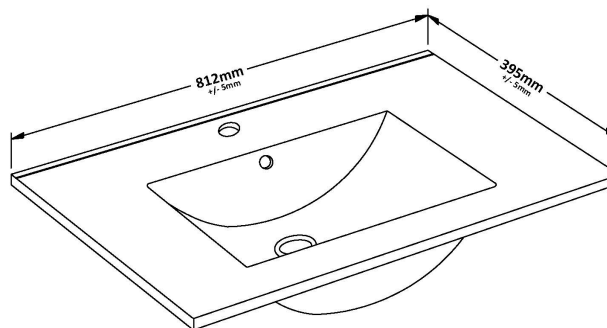

### Product Dimensions

Height (mm):	500
Width (mm):	800
Depth (mm):	383
Nett Weight (kg):	24.5

### Packaging Dimensions

Height (mm):	520
Width (mm):	820
Depth (mm):	405
Gross Weight (kg):	25

### Outer Box Dimensions (If Applicable)

Height (mm):	
Width (mm):	
Depth (mm):	
Gross Weight (kg):	
Barcode:	5056462655581

### Product Dimensions

Height (mm):	170
Width (mm):	800
Depth (mm):	390
Nett Weight (kg):	16.9