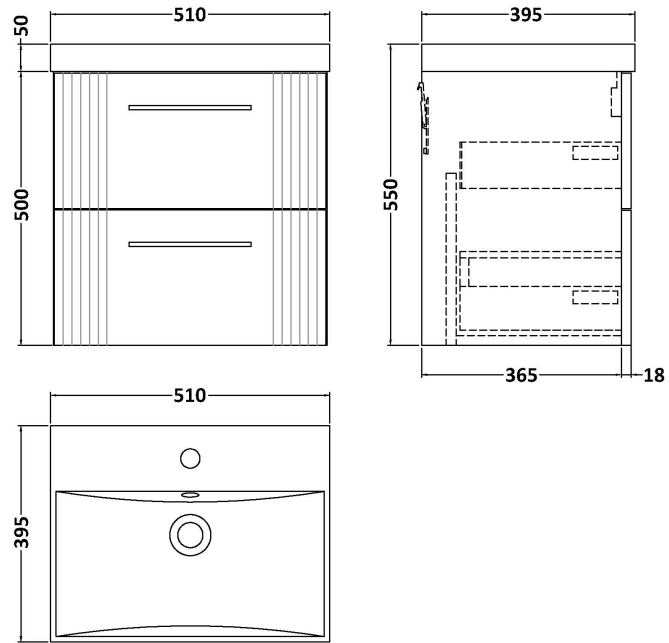

Sales Code: DPF892D

Description: 500 W/H 2-Drawer Vanity & Basin 3

Packaging Details

Barcode: 5056462675206

Sales Code: FLT892

Description: 500 W/H 2-Drawer Unit

Product Dimensions

Height (mm):	500
Width (mm):	500
Depth (mm):	383
Nett Weight (kg):	18.5

Packaging Dimensions

Height (mm):	520
Width (mm):	520
Depth (mm):	405
Gross Weight (kg):	19

Packaging Data

Box Colour:	Brown Cardboard Box - Printed
Box Qty:	0
Label Size:	0 x 0
Label Colour:	Not Applicable
Label Qty:	0

Outer Box Dimensions (If Applicable)

Height (mm):	
Width (mm):	
Depth (mm):	
Gross Weight (kg):	
Barcode:	5056462655390

Product Details

Country of Origin:	China
Fitting Instruction:	No
CE & UKCA:	
FSC Certified Materials:	Yes
Colour:	Satin Green
Construction Method:	Cam & Wood Dowel
Construction Type:	Rigid
Cabinet Finish:	MFC Painted Gloss
Fascia Finish:	Mdf Painted Gloss
Cabinet Thickness (mm):	16
Fascia Thickness (mm):	18
Drawer Included:	Yes
Drawer Type:	80mm High Metal Softclose
No of Shelves:	0
Hinge Type:	Not Applicable
Hinge Included:	No
Adjustable Legs:	No, Not Required
Fixings Included:	Yes
Handle Style:	Modern
Waste Shroud:	Yes
Handle Included:	Yes, Supplied
Handle Type:	Finger Pull

Sales Code: NVM032

Description: 500 Thin Edged Basin 1Th

Product Dimensions

Height (mm):	170
Width (mm):	510
Depth (mm):	395
Nett Weight (kg):	9.5

Packaging Dimensions

Height (mm):	190
Width (mm):	530
Depth (mm):	415
Gross Weight (kg):	10