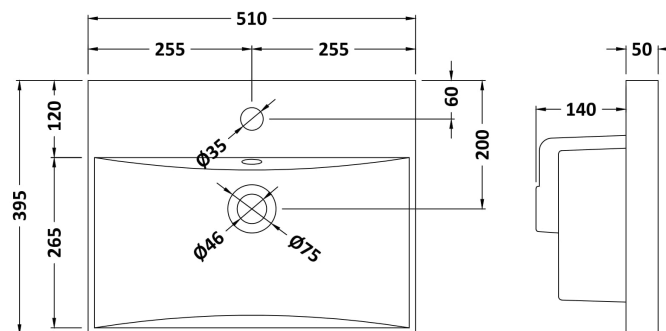

Packaging Dimensions

Height (mm):	520
Width (mm):	520
Depth (mm):	405
Gross Weight (kg):	19

Packaging Data

Box Colour:	Brown Cardboard Box - Printed
Box Qty:	0
Label Size:	0 x 0
Label Colour:	Not Applicable
Label Qty:	0

Outer Box Dimensions (If Applicable)

Height (mm):	
Width (mm):	
Depth (mm):	
Gross Weight (kg):	
Barcode:	5056462655390

Product Details

Country of Origin:	China
Fitting Instruction:	No
CE & UKCA:	
FSC Certified Materials:	Yes
Colour:	Satin Green
Construction Method:	Cam & Wood Dowel
Construction Type:	Rigid
Cabinet Finish:	MFC Painted Gloss
Fascia Finish:	Mdf Painted Gloss
Cabinet Thickness (mm):	16
Fascia Thickness (mm):	18
Drawer Included:	Yes
Drawer Type:	80mm High Metal Softclose
No of Shelves:	0
Hinge Type:	Not Applicable
Hinge Included:	No
Adjustable Legs:	No, Not Required
Fixings Included:	Yes
Handle Style:	Modern
Waste Shroud:	Yes
Handle Included:	Yes, Supplied
Handle Type:	Finger Pull

Sales Code: NVM032

Description: 500 Thin Edged Basin 1Th

Product Dimensions

Height (mm):	170
Width (mm):	510
Depth (mm):	395
Nett Weight (kg):	9.5

Packaging Dimensions

Height (mm):	190
Width (mm):	530
Depth (mm):	415
Gross Weight (kg):	10

Packaging Data

Box Colour:	Brown Cardboard Box - Printed
Box Qty:	1
Label Size:	100 x 50
Label Colour:	White Label
Label Qty:	2

Outer Box Dimensions (If Applicable)

Height (mm):	
Width (mm):	
Depth (mm):	
Gross Weight (kg):	
Barcode:	5056211853411