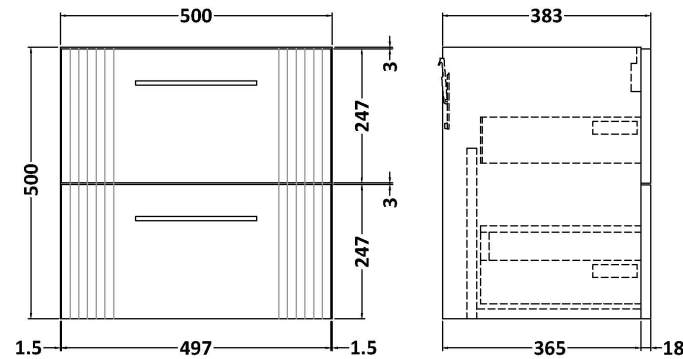

Sales Code: DPF892D

Description: 500 W/H 2-Drawer Vanity & Basin 3

Packaging Details

Barcode: 5056462675206

Sales Code: FLT892

Description: 500 W/H 2-Drawer Unit

Product Dimensions

Height (mm):	500
Width (mm):	500
Depth (mm):	383
Nett Weight (kg):	18.5

Packaging Dimensions

Height (mm):	520
Width (mm):	520
Depth (mm):	405
Gross Weight (kg):	19

Packaging Data

Box Colour:	Brown Cardboard Box - Printed
Box Qty:	0
Label Size:	0 x 0
Label Colour:	Not Applicable
Label Qty:	0

Outer Box Dimensions (If Applicable)

Height (mm):	
Width (mm):	
Depth (mm):	
Gross Weight (kg):	
Barcode:	5056462655390

Product Details

Country of Origin:	China
Fitting Instruction:	No
CE & UKCA:	
FSC Certified Materials:	Yes
Colour:	Satin Green
Construction Method:	Cam & Wood Dowel
Construction Type:	Rigid
Cabinet Finish:	MFC Painted Gloss
Fascia Finish:	Mdf Painted Gloss
Cabinet Thickness (mm):	16
Fascia Thickness (mm):	18
Drawer Included:	Yes
Drawer Type:	80mm High Metal Softclose
No of Shelves:	0
Hinge Type:	Not Applicable
Hinge Included:	No
Adjustable Legs:	No, Not Required
Fixings Included:	Yes
Handle Style:	Modern
Waste Shroud:	Yes
Handle Included:	Yes, Supplied
Handle Type:	Finger Pull

Sales Code: NVM032

Description: 500 Thin Edged Basin 1Th

Product Dimensions

Height (mm):	170
Width (mm):	510
Depth (mm):	395
Nett Weight (kg):	9.5

Packaging Dimensions

Height (mm):	190
Width (mm):	530
Depth (mm):	415
Gross Weight (kg):	10