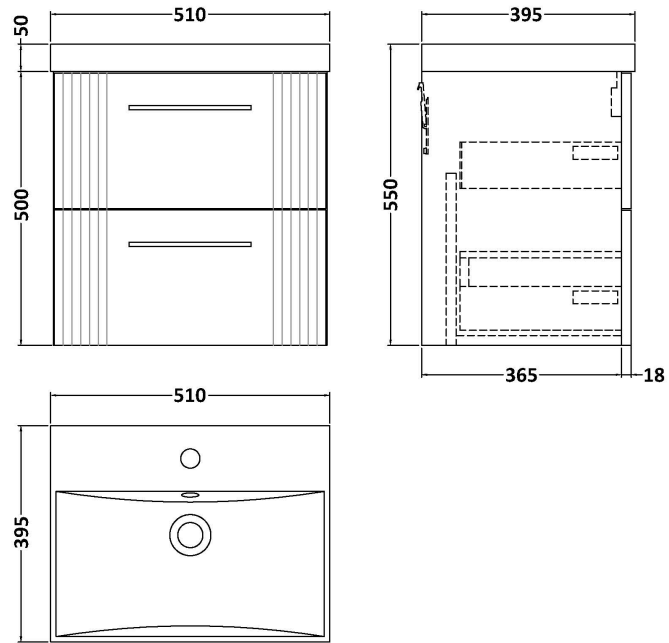

Sales Code: DPF292D

Description: 500 W/H 2-Drawer Vanity & Basin 3

Packaging Details

Barcode: 5056462675114

Sales Code: FLT292

Description: 500 W/H 2-Drawer Unit

Product Dimensions

Height (mm):	500
Width (mm):	500
Depth (mm):	383
Nett Weight (kg):	18.5

Packaging Dimensions

Height (mm):	520
Width (mm):	520
Depth (mm):	405
Gross Weight (kg):	19

Packaging Data

Box Colour:	Brown Cardboard Box - Printed
Box Qty:	0
Label Size:	0 x 0
Label Colour:	Not Applicable
Label Qty:	0

Outer Box Dimensions (If Applicable)

Height (mm):	
Width (mm):	
Depth (mm):	
Gross Weight (kg):	
Barcode:	5056462655376

Product Details

Country of Origin:	China
Fitting Instruction:	No
CE & UKCA:	
FSC Certified Materials:	Yes
Colour:	Satin Grey
Construction Method:	Cam & Wood Dowel
Construction Type:	Rigid
Cabinet Finish:	MFC Painted Gloss
Fascia Finish:	Mdf Painted Gloss
Cabinet Thickness (mm):	16
Fascia Thickness (mm):	18
Drawer Included:	Yes
Drawer Type:	80mm High Metal Softclose
No of Shelves:	0
Hinge Type:	Not Applicable
Hinge Included:	No
Adjustable Legs:	No, Not Required
Fixings Included:	Yes
Handle Style:	Modern
Waste Shroud:	Yes
Handle Included:	Yes, Supplied
Handle Type:	Finger Pull

Sales Code: NVM032

Description: 500 Thin Edged Basin 1Th

Product Dimensions

Height (mm):	170
Width (mm):	510
Depth (mm):	395
Nett Weight (kg):	9.5

Packaging Dimensions

Height (mm):	190
Width (mm):	530
Depth (mm):	415
Gross Weight (kg):	10