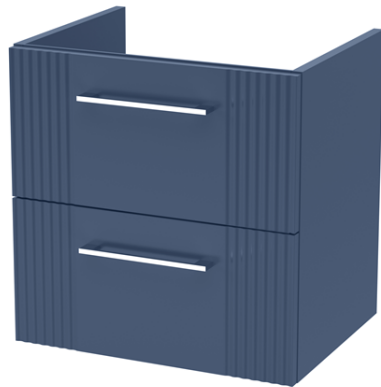

Sales Code: DPF392D

Description: 500 W/H 2-Drawer Vanity & Basin 3

Packaging Details

Barcode: 5056462675145

Sales Code: FLT392

Description: 500 W/H 2-Drawer Unit

Product Dimensions

Height (mm):	500
Width (mm):	500
Depth (mm):	383
Nett Weight (kg):	18.5

Packaging Dimensions

Height (mm):	520
Width (mm):	520
Depth (mm):	405
Gross Weight (kg):	19

Packaging Data

Box Colour:	Brown Cardboard Box - Printed
Box Qty:	0
Label Size:	0 x 0
Label Colour:	Not Applicable
Label Qty:	0

Outer Box Dimensions (If Applicable)

Height (mm):	
Width (mm):	
Depth (mm):	
Gross Weight (kg):	
Barcode:	5056462655383

Product Details

Country of Origin:	China
Fitting Instruction:	No
CE & UKCA:	
FSC Certified Materials:	Yes
Colour:	Satin Blue
Construction Method:	Cam & Wood Dowel
Construction Type:	Rigid
Cabinet Finish:	MFC Painted Gloss
Fascia Finish:	Mdf Painted Gloss
Cabinet Thickness (mm):	16
Fascia Thickness (mm):	18
Drawer Included:	Yes
Drawer Type:	80mm High Metal Softclose
No of Shelves:	0
Hinge Type:	Not Applicable
Hinge Included:	No
Adjustable Legs:	No, Not Required
Fixings Included:	Yes
Handle Style:	Modern
Waste Shroud:	Yes
Handle Included:	Yes, Supplied
Handle Type:	Finger Pull

Sales Code: NVM032

Description: 500 Thin Edged Basin 1Th

Product Dimensions

Height (mm):	170
Width (mm):	510
Depth (mm):	395
Nett Weight (kg):	9.5

Packaging Dimensions

Height (mm):	190
Width (mm):	530
Depth (mm):	415
Gross Weight (kg):	10