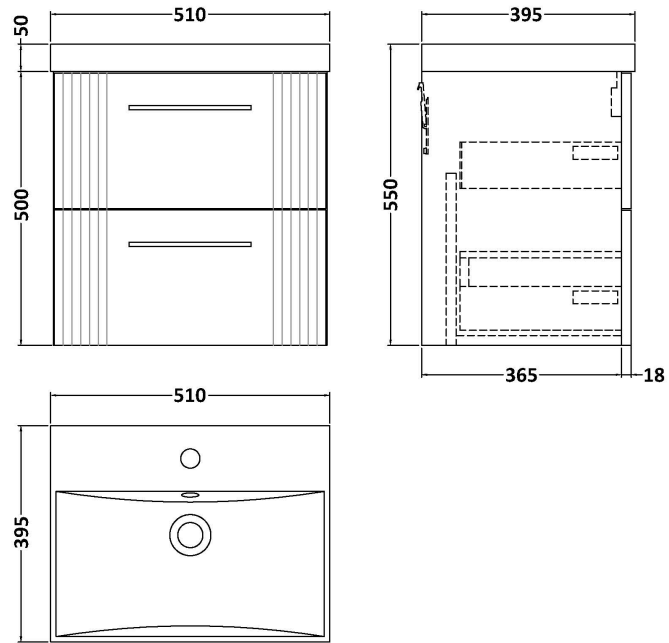

Sales Code: DPF392D

Description: 500 W/H 2-Drawer Vanity & Basin 3

Packaging Details

Barcode: 5056462675145

Sales Code: FLT392

Description: 500 W/H 2-Drawer Unit

Product Dimensions

Height (mm):	500
Width (mm):	500
Depth (mm):	383
Nett Weight (kg):	18.5

Packaging Dimensions

Height (mm):	520
Width (mm):	520
Depth (mm):	405
Gross Weight (kg):	19

Packaging Data

Box Colour:	Brown Cardboard Box - Printed
Box Qty:	0
Label Size:	0 x 0
Label Colour:	Not Applicable
Label Qty:	0

Outer Box Dimensions (If Applicable)

Height (mm):	
Width (mm):	
Depth (mm):	
Gross Weight (kg):	
Barcode:	5056462655383

Product Details

Country of Origin:	China
Fitting Instruction:	No
CE & UKCA:	
FSC Certified Materials:	Yes
Colour:	Satin Blue
Construction Method:	Cam & Wood Dowel
Construction Type:	Rigid
Cabinet Finish:	MFC Painted Gloss
Fascia Finish:	Mdf Painted Gloss
Cabinet Thickness (mm):	16
Fascia Thickness (mm):	18
Drawer Included:	Yes
Drawer Type:	80mm High Metal Softclose
No of Shelves:	0
Hinge Type:	Not Applicable
Hinge Included:	No
Adjustable Legs:	No, Not Required
Fixings Included:	Yes
Handle Style:	Modern
Waste Shroud:	Yes
Handle Included:	Yes, Supplied
Handle Type:	Finger Pull

Sales Code: NVM032

Description: 500 Thin Edged Basin 1Th

Product Dimensions

Height (mm):	170
Width (mm):	510
Depth (mm):	395
Nett Weight (kg):	9.5

Packaging Dimensions

Height (mm):	190
Width (mm):	530
Depth (mm):	415
Gross Weight (kg):	10