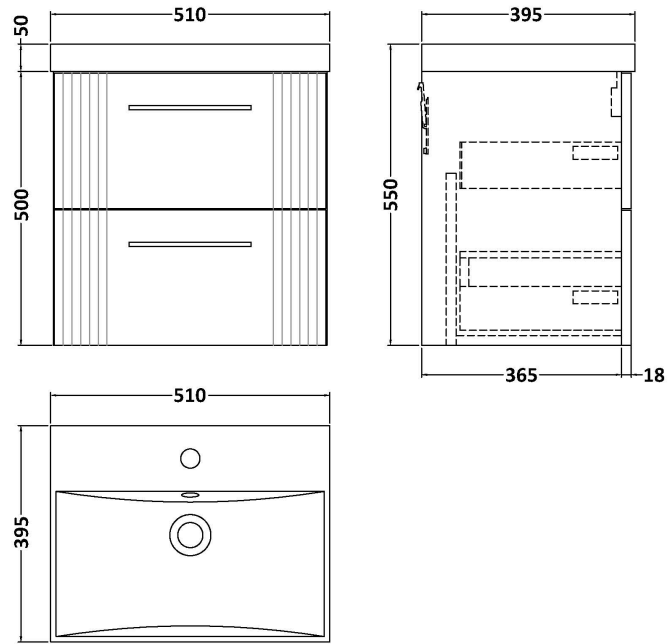

Sales Code: DPF1492D

Description: 500 W/H 2-Drawer Vanity & Basin 3

Packaging Details

Barcode: 5056462675176

Sales Code: FLT1492

Description: 500 W/H 2-Drawer Unit

Product Dimensions

Height (mm):	500
Width (mm):	500
Depth (mm):	383
Nett Weight (kg):	18.5

Packaging Dimensions

Height (mm):	520
Width (mm):	520
Depth (mm):	405
Gross Weight (kg):	19

Packaging Data

Box Colour:	Brown Cardboard Box - Printed
Box Qty:	0
Label Size:	0 x 0
Label Colour:	Not Applicable
Label Qty:	0

Outer Box Dimensions (If Applicable)

Height (mm):	
Width (mm):	
Depth (mm):	
Gross Weight (kg):	
Barcode:	5056462661124

Product Details

Country of Origin:	China
Fitting Instruction:	No
CE & UKCA:	
FSC Certified Materials:	Yes
Colour:	Satin Anthracite
Construction Method:	Cam & Wood Dowel
Construction Type:	Rigid
Cabinet Finish:	MFC Painted Gloss
Fascia Finish:	Mdf Painted Gloss
Cabinet Thickness (mm):	16
Fascia Thickness (mm):	18
Drawer Included:	Yes
Drawer Type:	80mm High Metal Softclose
No of Shelves:	0
Hinge Type:	Not Applicable
Hinge Included:	No
Adjustable Legs:	No, Not Required
Fixings Included:	Yes
Handle Style:	Modern
Waste Shroud:	Yes
Handle Included:	Yes, Supplied
Handle Type:	Finger Pull

Sales Code: NVM032

Description: 500 Thin Edged Basin 1Th

Product Dimensions

Height (mm):	170
Width (mm):	510
Depth (mm):	395
Nett Weight (kg):	9.5

Packaging Dimensions

Height (mm):	190
Width (mm):	530
Depth (mm):	415
Gross Weight (kg):	10