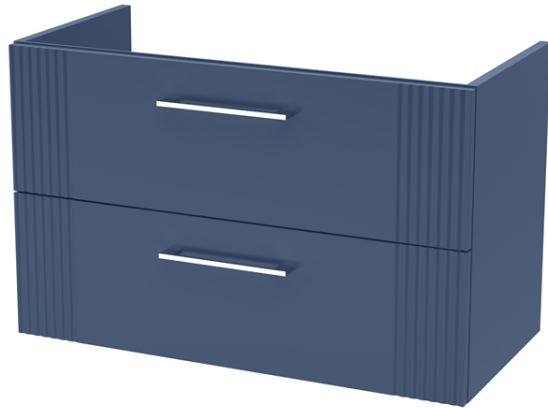

Sales Code: DPF395D

Description: 800 W/H 2-Drawer Vanity & Basin 3

Packaging Details

Barcode: 5056462676579

Sales Code: FLT395

Description: 800 W/H 2-Drawer Unit

Product Dimensions

Height (mm):	500
Width (mm):	800
Depth (mm):	383
Nett Weight (kg):	24.5

Packaging Dimensions

Height (mm):	520
Width (mm):	820
Depth (mm):	405
Gross Weight (kg):	25

Packaging Data

Box Colour:	Brown Cardboard Box - Printed
Box Qty:	0
Label Size:	0 x 0
Label Colour:	Not Applicable
Label Qty:	0

Outer Box Dimensions (If Applicable)

Height (mm):	
Width (mm):	
Depth (mm):	
Gross Weight (kg):	
Barcode:	5056462655581

Product Details

Country of Origin:	China
Fitting Instruction:	No
CE & UKCA:	
FSC Certified Materials:	Yes
Colour:	Satin Blue
Construction Method:	Cam & Wood Dowel
Construction Type:	Rigid
Cabinet Finish:	MFC Painted Gloss
Fascia Finish:	Mdf Painted Gloss
Cabinet Thickness (mm):	16
Fascia Thickness (mm):	18
Drawer Included:	Yes
Drawer Type:	80mm High Metal Softclose
No of Shelves:	0
Hinge Type:	Not Applicable
Hinge Included:	No
Adjustable Legs:	No, Not Required
Fixings Included:	Yes
Handle Style:	Modern
Waste Shroud:	Yes
Handle Included:	Yes, Supplied
Handle Type:	Finger Pull

Sales Code: NVM035

Description: 800 Thin Edged Basin 1Th

Product Dimensions

Height (mm):	170
Width (mm):	810
Depth (mm):	395
Nett Weight (kg):	14.5

Packaging Dimensions

Height (mm):	190
Width (mm):	830
Depth (mm):	415
Gross Weight (kg):	15