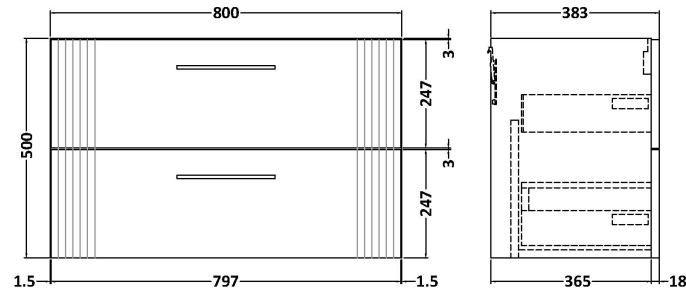

Sales Code: DPF395D

Description: 800 W/H 2-Drawer Vanity & Basin 3

Packaging Details

Barcode: 5056462676579

Sales Code: FLT395

Description: 800 W/H 2-Drawer Unit

Product Dimensions

Height (mm):	500
Width (mm):	800
Depth (mm):	383
Nett Weight (kg):	24.5

Packaging Dimensions

Height (mm):	520
Width (mm):	820
Depth (mm):	405
Gross Weight (kg):	25

Packaging Data

Box Colour:	Brown Cardboard Box - Printed
Box Qty:	0
Label Size:	0 x 0
Label Colour:	Not Applicable
Label Qty:	0

Sales Code: NVM035

Description: 800 Thin Edged Basin 1Th

Product Dimensions

Height (mm):	170
Width (mm):	810
Depth (mm):	395
Nett Weight (kg):	14.5

Packaging Dimensions

Height (mm):	190
Width (mm):	830
Depth (mm):	415
Gross Weight (kg):	15

Packaging Data

Box Colour:	Brown Cardboard Box
Box Qty:	1
Label Size:	100 x 50
Label Colour:	White Label
Label Qty:	2

Outer Box Dimensions (If Applicable)

Height (mm):	
Width (mm):	
Depth (mm):	
Gross Weight (kg):	
Barcode:	5056211853435