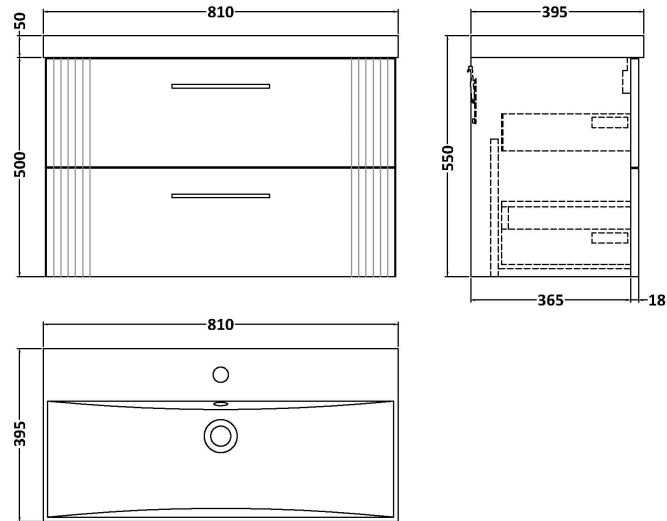

Sales Code: DPF395D

Description: 800 W/H 2-Drawer Vanity & Basin 3

Packaging Details

Barcode: 5056462676579

Sales Code: FLT395

Description: 800 W/H 2-Drawer Unit

Product Dimensions

Height (mm):	500
Width (mm):	800
Depth (mm):	383
Nett Weight (kg):	24.5

Packaging Dimensions

Height (mm):	520
Width (mm):	820
Depth (mm):	405
Gross Weight (kg):	25

Packaging Data

Box Colour:	Brown Cardboard Box - Printed
Box Qty:	0
Label Size:	0 x 0
Label Colour:	Not Applicable
Label Qty:	0

Outer Box Dimensions (If Applicable)

Height (mm):	
Width (mm):	
Depth (mm):	
Gross Weight (kg):	
Barcode:	5056462655581

Product Details

Country of Origin:	China
Fitting Instruction:	No
CE & UKCA:	
FSC Certified Materials:	Yes
Colour:	Satin Blue
Construction Method:	Cam & Wood Dowel
Construction Type:	Rigid
Cabinet Finish:	MFC Painted Gloss
Fascia Finish:	Mdf Painted Gloss
Cabinet Thickness (mm):	16
Fascia Thickness (mm):	18
Drawer Included:	Yes
Drawer Type:	80mm High Metal Softclose
No of Shelves:	0
Hinge Type:	Not Applicable
Hinge Included:	No
Adjustable Legs:	No, Not Required
Fixings Included:	Yes
Handle Style:	Modern
Waste Shroud:	Yes
Handle Included:	Yes, Supplied
Handle Type:	Finger Pull

Sales Code: NVM035

Description: 800 Thin Edged Basin 1Th

Product Dimensions

Height (mm):	170
Width (mm):	810
Depth (mm):	395
Nett Weight (kg):	14.5

Packaging Dimensions

Height (mm):	190
Width (mm):	830
Depth (mm):	415
Gross Weight (kg):	15