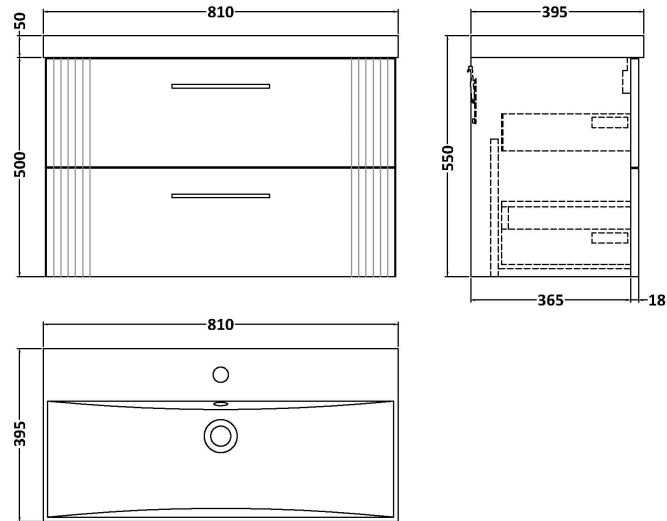

Sales Code: DPF295D

Description: 800 W/H 2-Drawer Vanity & Basin 3

Packaging Details

Barcode: 5056462676500

Sales Code: FLT295

Description: 800 W/H 2-Drawer Unit

Product Dimensions

Height (mm):	500
Width (mm):	800
Depth (mm):	383
Nett Weight (kg):	24.5

Packaging Dimensions

Height (mm):	520
Width (mm):	820
Depth (mm):	405
Gross Weight (kg):	25

Packaging Data

Box Colour:	Brown Cardboard Box - Printed
Box Qty:	0
Label Size:	0 x 0
Label Colour:	Not Applicable
Label Qty:	0

Outer Box Dimensions (If Applicable)

Height (mm):	
Width (mm):	
Depth (mm):	
Gross Weight (kg):	
Barcode:	5056462655574

Product Details

Country of Origin:	China
Fitting Instruction:	No
CE & UKCA:	
FSC Certified Materials:	Yes
Colour:	Satin Grey
Construction Method:	Cam & Wood Dowel
Construction Type:	Rigid
Cabinet Finish:	MFC Painted Gloss
Fascia Finish:	Mdf Painted Gloss
Cabinet Thickness (mm):	16
Fascia Thickness (mm):	18
Drawer Included:	Yes
Drawer Type:	80mm High Metal Softclose
No of Shelves:	0
Hinge Type:	Not Applicable
Hinge Included:	No
Adjustable Legs:	No, Not Required
Fixings Included:	Yes
Handle Style:	Modern
Waste Shroud:	Yes
Handle Included:	Yes, Supplied
Handle Type:	Finger Pull

Sales Code: NVM035

Description: 800 Thin Edged Basin 1Th

Product Dimensions

Height (mm):	170
Width (mm):	810
Depth (mm):	395
Nett Weight (kg):	14.5

Packaging Dimensions

Height (mm):	190
Width (mm):	830
Depth (mm):	415
Gross Weight (kg):	15