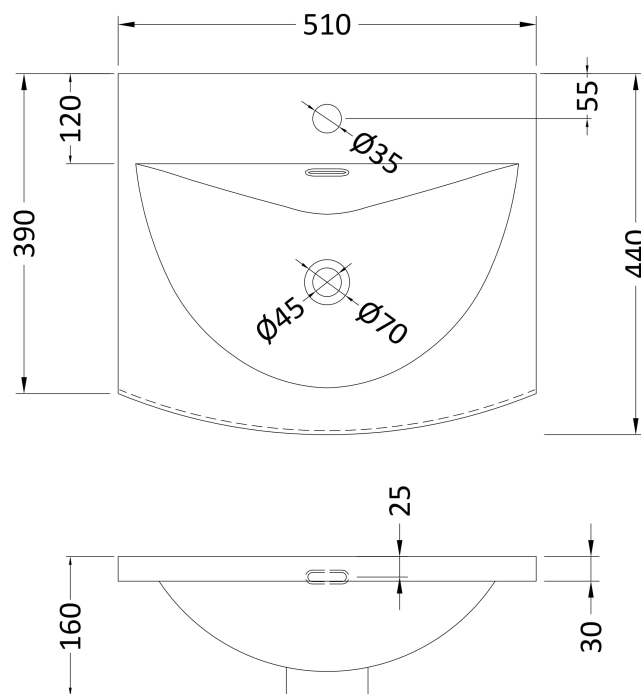

**Packaging Dimensions**

Height (mm):	520
Width (mm):	520
Depth (mm):	405
Gross Weight (kg):	19

**Packaging Data**

Box Colour:	Brown Cardboard Box - Printed
Box Qty:	0
Label Size:	0 x 0
Label Colour:	Not Applicable
Label Qty:	0

### Product Dimensions

Height (mm):	160
Width (mm):	510
Depth (mm):	440
Nett Weight (kg):	9

### Packaging Dimensions

Height (mm):	190
Width (mm):	530
Depth (mm):	415
Gross Weight (kg):	9.5

### Outer Box Dimensions (If Applicable)

Height (mm):	
Width (mm):	
Depth (mm):	
Gross Weight (kg):	
Barcode:	5056462620985