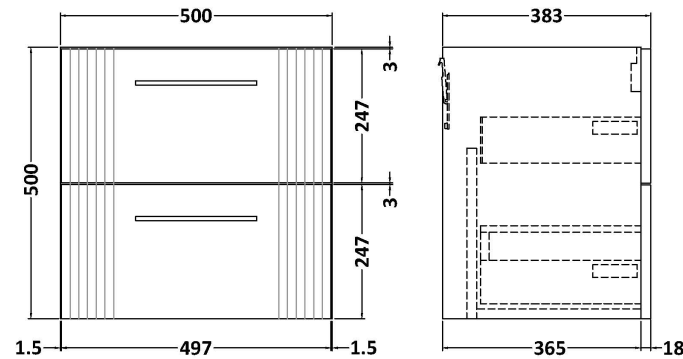

Sales Code: DPF392G

Description: 500 W/H 2-Drawer Vanity & Basin 4

Packaging Details

Barcode: 5056462681634

Sales Code: FLT392

Description: 500 W/H 2-Drawer Unit

Product Dimensions

Height (mm):	500
Width (mm):	500
Depth (mm):	383
Nett Weight (kg):	18.5

Packaging Dimensions

Height (mm):	520
Width (mm):	520
Depth (mm):	405
Gross Weight (kg):	19

Packaging Data

Box Colour:	Brown Cardboard Box - Printed
Box Qty:	0
Label Size:	0 x 0
Label Colour:	Not Applicable
Label Qty:	0

Sales Code: NVM042

Description: 500 Curved Basin 1Th

Product Dimensions

Height (mm):	160
Width (mm):	510
Depth (mm):	440
Nett Weight (kg):	9

Packaging Dimensions

Height (mm):	190
Width (mm):	530
Depth (mm):	415
Gross Weight (kg):	9.5

Packaging Data

Box Colour:	Brown Cardboard Box - Printed
Box Qty:	1
Label Size:	100 x 50
Label Colour:	White Label
Label Qty:	2

Outer Box Dimensions (If Applicable)

Height (mm):	
Width (mm):	
Depth (mm):	
Gross Weight (kg):	
Barcode:	5056462620985