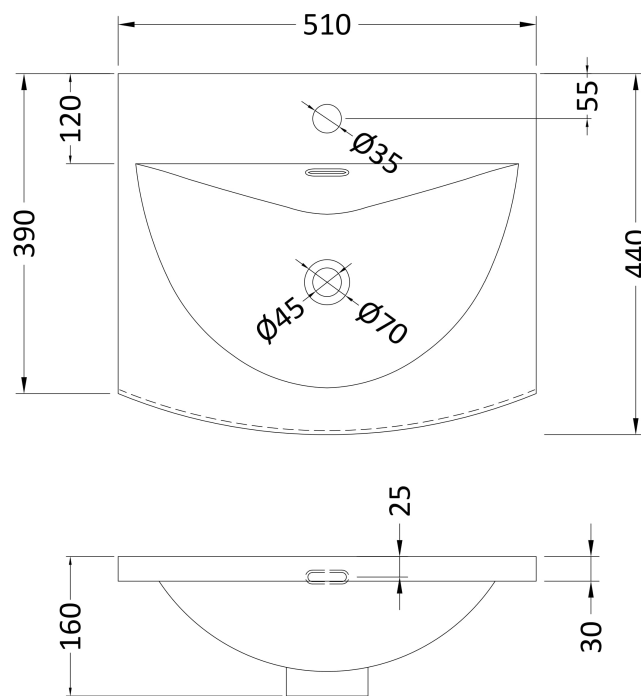

Sales Code: DPF392G

Description: 500 W/H 2-Drawer Vanity & Basin 4

Packaging Details

Barcode: 5056462681634

Sales Code: FLT392

Description: 500 W/H 2-Drawer Unit

Product Dimensions

Height (mm):	500
Width (mm):	500
Depth (mm):	383
Nett Weight (kg):	18.5

Packaging Dimensions

Height (mm):	520
Width (mm):	520
Depth (mm):	405
Gross Weight (kg):	19

Packaging Data

Box Colour:	Brown Cardboard Box - Printed
Box Qty:	0
Label Size:	0 x 0
Label Colour:	Not Applicable
Label Qty:	0

Sales Code: NVM042

Description: 500 Curved Basin 1Th

Product Dimensions

Height (mm):	160
Width (mm):	510
Depth (mm):	440
Nett Weight (kg):	9

Packaging Dimensions

Height (mm):	190
Width (mm):	530
Depth (mm):	415
Gross Weight (kg):	9.5

Packaging Data

Box Colour:	Brown Cardboard Box - Printed
Box Qty:	1
Label Size:	100 x 50
Label Colour:	White Label
Label Qty:	2

Outer Box Dimensions (If Applicable)

Height (mm):	
Width (mm):	
Depth (mm):	
Gross Weight (kg):	
Barcode:	5056462620985