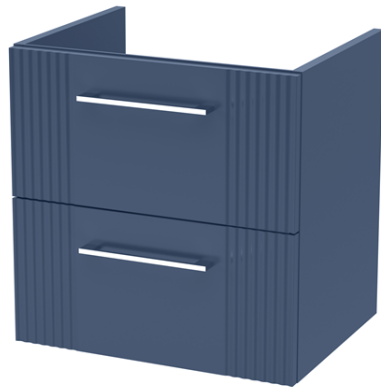

Sales Code: DPF392G

Description: 500 W/H 2-Drawer Vanity & Basin 4

Packaging Details

Barcode: 5056462681634

Sales Code: FLT392

Description: 500 W/H 2-Drawer Unit

Product Dimensions

Height (mm):	500
Width (mm):	500
Depth (mm):	383
Nett Weight (kg):	18.5

Packaging Dimensions

Height (mm):	520
Width (mm):	520
Depth (mm):	405
Gross Weight (kg):	19

Packaging Data

Box Colour:	Brown Cardboard Box - Printed
Box Qty:	0
Label Size:	0 x 0
Label Colour:	Not Applicable
Label Qty:	0

Outer Box Dimensions (If Applicable)

Height (mm):	
Width (mm):	
Depth (mm):	
Gross Weight (kg):	
Barcode:	5056462655383

Product Details

Country of Origin:	China
Fitting Instruction:	No
CE & UKCA:	
FSC Certified Materials:	Yes
Colour:	Satin Blue
Construction Method:	Cam & Wood Dowel
Construction Type:	Rigid
Cabinet Finish:	MFC Painted Gloss
Fascia Finish:	Mdf Painted Gloss
Cabinet Thickness (mm):	16
Fascia Thickness (mm):	18
Drawer Included:	Yes
Drawer Type:	80mm High Metal Softclose
No of Shelves:	0
Hinge Type:	Not Applicable
Hinge Included:	No
Adjustable Legs:	No, Not Required
Fixings Included:	Yes
Handle Style:	Modern
Waste Shroud:	Yes
Handle Included:	Yes, Supplied
Handle Type:	Finger Pull

Sales Code: NVM042

Description: 500 Curved Basin 1Th

Product Dimensions

Height (mm):	160
Width (mm):	510
Depth (mm):	440
Nett Weight (kg):	9

Packaging Dimensions

Height (mm):	190
Width (mm):	530
Depth (mm):	415
Gross Weight (kg):	9.5