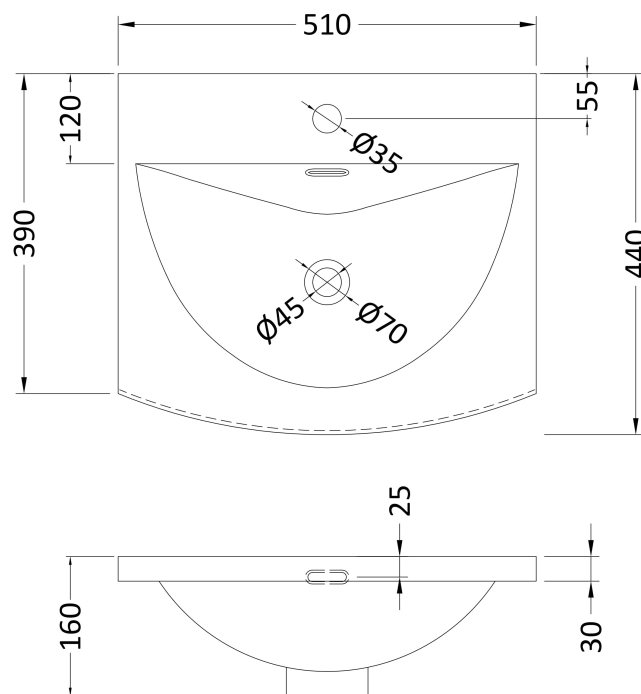

Packaging Dimensions

Height (mm):	520
Width (mm):	520
Depth (mm):	405
Gross Weight (kg):	19

Packaging Data

Box Colour:	Brown Cardboard Box - Printed
Box Qty:	0
Label Size:	0 x 0
Label Colour:	Not Applicable
Label Qty:	0

Outer Box Dimensions (If Applicable)

Height (mm):	
Width (mm):	
Depth (mm):	
Gross Weight (kg):	
Barcode:	5056462661124

Product Details

Country of Origin:	China
Fitting Instruction:	No
CE & UKCA:	
FSC Certified Materials:	Yes
Colour:	Satin Anthracite
Construction Method:	Cam & Wood Dowel
Construction Type:	Rigid
Cabinet Finish:	MFC Painted Gloss
Fascia Finish:	Mdf Painted Gloss
Cabinet Thickness (mm):	16
Fascia Thickness (mm):	18
Drawer Included:	Yes
Drawer Type:	80mm High Metal Softclose
No of Shelves:	0
Hinge Type:	Not Applicable
Hinge Included:	No
Adjustable Legs:	No, Not Required
Fixings Included:	Yes
Handle Style:	Modern
Waste Shroud:	Yes
Handle Included:	Yes, Supplied
Handle Type:	Finger Pull

Sales Code: NVM042

Description: 500 Curved Basin 1Th

Product Dimensions

Height (mm):	160
Width (mm):	510
Depth (mm):	440
Nett Weight (kg):	9

Packaging Dimensions

Height (mm):	190
Width (mm):	530
Depth (mm):	415
Gross Weight (kg):	9.5

Packaging Data

Box Colour:	Brown Cardboard Box - Printed
Box Qty:	1
Label Size:	100 x 50
Label Colour:	White Label
Label Qty:	2

Outer Box Dimensions (If Applicable)

Height (mm):	
Width (mm):	
Depth (mm):	
Gross Weight (kg):	
Barcode:	5056462620985