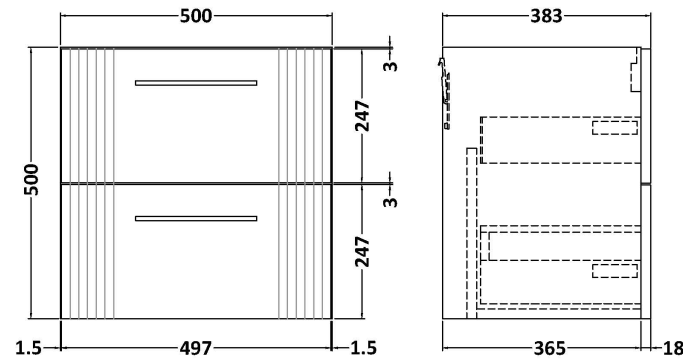

Sales Code: DPF1492G

Description: 500 W/H 2-Drawer Vanity & Basin 4

Packaging Details

Barcode: 5056462681641

Sales Code: FLT1492

Description: 500 W/H 2-Drawer Unit

Product Dimensions

Height (mm):	500
Width (mm):	500
Depth (mm):	383
Nett Weight (kg):	18.5

Packaging Dimensions

Height (mm):	520
Width (mm):	520
Depth (mm):	405
Gross Weight (kg):	19

Packaging Data

Box Colour:	Brown Cardboard Box - Printed
Box Qty:	0
Label Size:	0 x 0
Label Colour:	Not Applicable
Label Qty:	0

Outer Box Dimensions (If Applicable)

Height (mm):	
Width (mm):	
Depth (mm):	
Gross Weight (kg):	
Barcode:	5056462661124

Product Details

Country of Origin:	China
Fitting Instruction:	No
CE & UKCA:	
FSC Certified Materials:	Yes
Colour:	Satin Anthracite
Construction Method:	Cam & Wood Dowel
Construction Type:	Rigid
Cabinet Finish:	MFC Painted Gloss
Fascia Finish:	Mdf Painted Gloss
Cabinet Thickness (mm):	16
Fascia Thickness (mm):	18
Drawer Included:	Yes
Drawer Type:	80mm High Metal Softclose
No of Shelves:	0
Hinge Type:	Not Applicable
Hinge Included:	No
Adjustable Legs:	No, Not Required
Fixings Included:	Yes
Handle Style:	Modern
Waste Shroud:	Yes
Handle Included:	Yes, Supplied
Handle Type:	Finger Pull

Sales Code: NVM042

Description: 500 Curved Basin 1Th

Product Dimensions

Height (mm):	160
Width (mm):	510
Depth (mm):	440
Nett Weight (kg):	9

Packaging Dimensions

Height (mm):	190
Width (mm):	530
Depth (mm):	415
Gross Weight (kg):	9.5