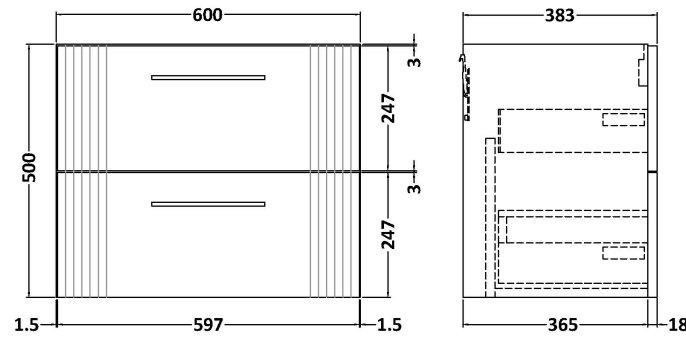

Sales Code: DPF193G

Description: 600 W/H 2-Drawer Vanity & Basin 4

Packaging Details

Barcode: 5056462681764

Sales Code: FLT193

Description: 600 W/H 2-Drawer Unit

Product Dimensions

Height (mm):	500
Width (mm):	600
Depth (mm):	383
Nett Weight (kg):	22.5

Packaging Dimensions

Height (mm):	520
Width (mm):	620
Depth (mm):	405
Gross Weight (kg):	23

Packaging Data

Box Colour:	Brown Cardboard Box - Printed
Box Qty:	0
Label Size:	0 x 0
Label Colour:	Not Applicable
Label Qty:	0

Outer Box Dimensions (If Applicable)

Height (mm):	
Width (mm):	
Depth (mm):	
Gross Weight (kg):	
Barcode:	5056462655482

Product Details

Country of Origin:	China
Fitting Instruction:	No
CE & UKCA:	
FSC Certified Materials:	Yes
Colour:	Satin White
Construction Method:	Cam & Wood Dowel
Construction Type:	Rigid
Cabinet Finish:	MFC Painted Gloss
Fascia Finish:	Mdf Painted Gloss
Cabinet Thickness (mm):	16
Fascia Thickness (mm):	18
Drawer Included:	Yes
Drawer Type:	80mm High Metal Softclose
No of Shelves:	0
Hinge Type:	Not Applicable
Hinge Included:	No
Adjustable Legs:	No, Not Required
Fixings Included:	Yes
Handle Style:	Modern
Waste Shroud:	Yes
Handle Included:	Yes, Supplied
Handle Type:	Finger Pull

Sales Code: NVM043

Description: 600 Curved Basin 1Th

Product Dimensions

Height (mm):	160
Width (mm):	610
Depth (mm):	440
Nett Weight (kg):	11

Packaging Dimensions

Height (mm):	190
Width (mm):	630
Depth (mm):	415
Gross Weight (kg):	11.5