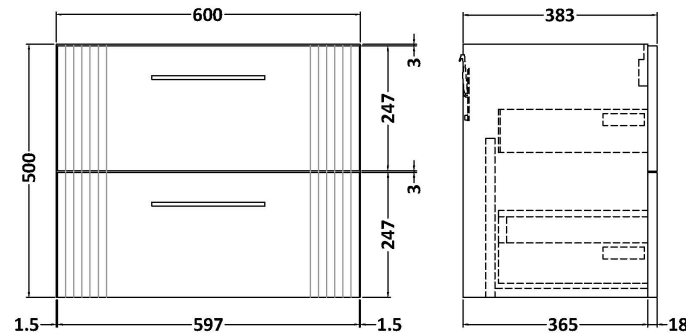

Sales Code: DPF893G

Description: 600 W/H 2-Drawer Vanity & Basin 4

Packaging Details

Barcode: 5056462681801

Sales Code: FLT893

Description: 600 W/H 2-Drawer Unit

Product Dimensions

Height (mm):	500
Width (mm):	600
Depth (mm):	383
Nett Weight (kg):	22.5

Packaging Dimensions

Height (mm):	520
Width (mm):	620
Depth (mm):	405
Gross Weight (kg):	23

Packaging Data

Box Colour:	Brown Cardboard Box - Printed
Box Qty:	0
Label Size:	0 x 0
Label Colour:	Not Applicable
Label Qty:	0

Outer Box Dimensions (If Applicable)

Height (mm):	
Width (mm):	
Depth (mm):	
Gross Weight (kg):	
Barcode:	5056462655512

Product Details

Country of Origin:	China
Fitting Instruction:	No
CE & UKCA:	
FSC Certified Materials:	Yes
Colour:	Satin Green
Construction Method:	Cam & Wood Dowel
Construction Type:	Rigid
Cabinet Finish:	MFC Painted Gloss
Fascia Finish:	Mdf Painted Gloss
Cabinet Thickness (mm):	16
Fascia Thickness (mm):	18
Drawer Included:	Yes
Drawer Type:	80mm High Metal Softclose
No of Shelves:	0
Hinge Type:	Not Applicable
Hinge Included:	No
Adjustable Legs:	No, Not Required
Fixings Included:	Yes
Handle Style:	Modern
Waste Shroud:	Yes
Handle Included:	Yes, Supplied
Handle Type:	Finger Pull

Sales Code: NVM043

Description: 600 Curved Basin 1Th

Product Dimensions

Height (mm):	160
Width (mm):	610
Depth (mm):	440
Nett Weight (kg):	11

Packaging Dimensions

Height (mm):	190
Width (mm):	630
Depth (mm):	415
Gross Weight (kg):	11.5