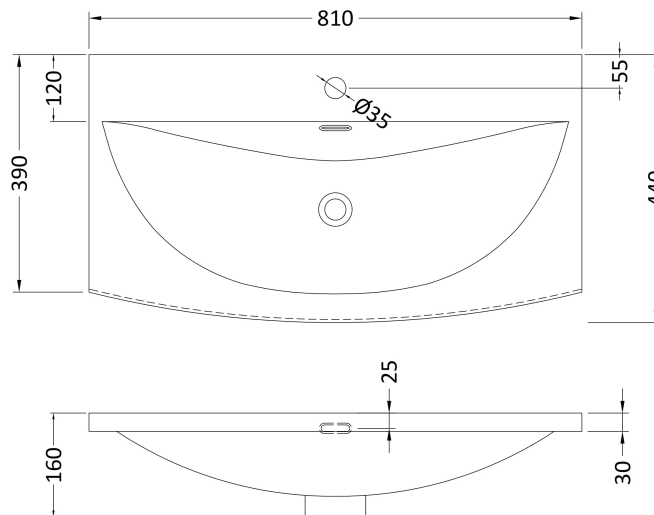

Packaging Dimensions

Height (mm):	520
Width (mm):	820
Depth (mm):	405
Gross Weight (kg):	25

Packaging Data

Box Colour:	Brown Cardboard Box - Printed
Box Qty:	0
Label Size:	0 x 0
Label Colour:	Not Applicable
Label Qty:	0

Outer Box Dimensions (If Applicable)

Height (mm):	
Width (mm):	
Depth (mm):	
Gross Weight (kg):	
Barcode:	5056462655598

Product Details

Country of Origin:	China
Fitting Instruction:	No
CE & UKCA:	
FSC Certified Materials:	Yes
Colour:	Satin Green
Construction Method:	Cam & Wood Dowel
Construction Type:	Rigid
Cabinet Finish:	MFC Painted Gloss
Fascia Finish:	Mdf Painted Gloss
Cabinet Thickness (mm):	16
Fascia Thickness (mm):	18
Drawer Included:	Yes
Drawer Type:	80mm High Metal Softclose
No of Shelves:	0
Hinge Type:	Not Applicable
Hinge Included:	No
Adjustable Legs:	No, Not Required
Fixings Included:	Yes
Handle Style:	Modern
Waste Shroud:	Yes
Handle Included:	Yes, Supplied
Handle Type:	Finger Pull

Sales Code: NVM045

Description: 800 Curved Basin 1Th

Product Dimensions

Height (mm):	160
Width (mm):	810
Depth (mm):	440
Nett Weight (kg):	15

Packaging Dimensions

Height (mm):	190
Width (mm):	830
Depth (mm):	415
Gross Weight (kg):	15.5

Packaging Data

Box Colour:	Brown Cardboard Box
Box Qty:	1
Label Size:	100 x 50
Label Colour:	White Label
Label Qty:	2

Outer Box Dimensions (If Applicable)

Height (mm):	
Width (mm):	
Depth (mm):	
Gross Weight (kg):	
Barcode:	5056462620978