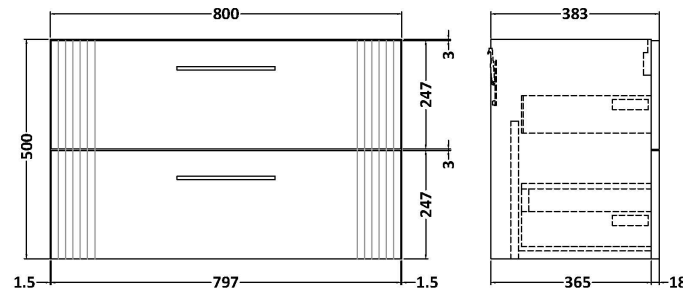

Sales Code: DPF895G

Description: 800 W/H 2-Drawer Vanity & Basin 4

Packaging Details

Barcode: 5056462681900

Sales Code: FLT895

Description: 800 W/H 2-Drawer Unit

Product Dimensions

Height (mm):	500
Width (mm):	800
Depth (mm):	383
Nett Weight (kg):	24.5

Packaging Dimensions

Height (mm):	520
Width (mm):	820
Depth (mm):	405
Gross Weight (kg):	25

Packaging Data

Box Colour:	Brown Cardboard Box - Printed
Box Qty:	0
Label Size:	0 x 0
Label Colour:	Not Applicable
Label Qty:	0

Outer Box Dimensions (If Applicable)

Height (mm):	
Width (mm):	
Depth (mm):	
Gross Weight (kg):	
Barcode:	5056462655598

Product Details

Country of Origin:	China
Fitting Instruction:	No
CE & UKCA:	
FSC Certified Materials:	Yes
Colour:	Satin Green
Construction Method:	Cam & Wood Dowel
Construction Type:	Rigid
Cabinet Finish:	MFC Painted Gloss
Fascia Finish:	Mdf Painted Gloss
Cabinet Thickness (mm):	16
Fascia Thickness (mm):	18
Drawer Included:	Yes
Drawer Type:	80mm High Metal Softclose
No of Shelves:	0
Hinge Type:	Not Applicable
Hinge Included:	No
Adjustable Legs:	No, Not Required
Fixings Included:	Yes
Handle Style:	Modern
Waste Shroud:	Yes
Handle Included:	Yes, Supplied
Handle Type:	Finger Pull

Sales Code: NVM045

Description: 800 Curved Basin 1Th

Product Dimensions

Height (mm):	160
Width (mm):	810
Depth (mm):	440
Nett Weight (kg):	15

Packaging Dimensions

Height (mm):	190
Width (mm):	830
Depth (mm):	415
Gross Weight (kg):	15.5