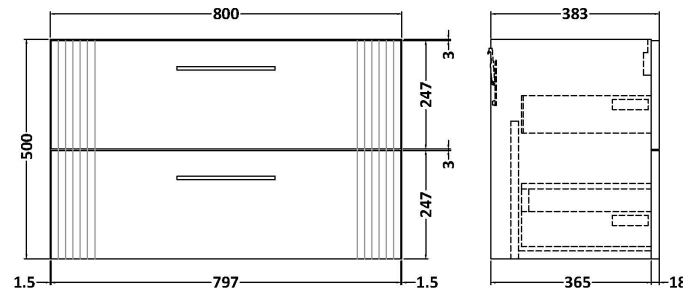

### Product Dimensions

Height (mm):	500
Width (mm):	800
Depth (mm):	383
Nett Weight (kg):	24.5

### Packaging Dimensions

Height (mm):	520
Width (mm):	820
Depth (mm):	405
Gross Weight (kg):	25

### Product Dimensions

Height (mm):	160
Width (mm):	810
Depth (mm):	440
Nett Weight (kg):	15

### Packaging Dimensions

Height (mm):	190
Width (mm):	830
Depth (mm):	415
Gross Weight (kg):	15.5