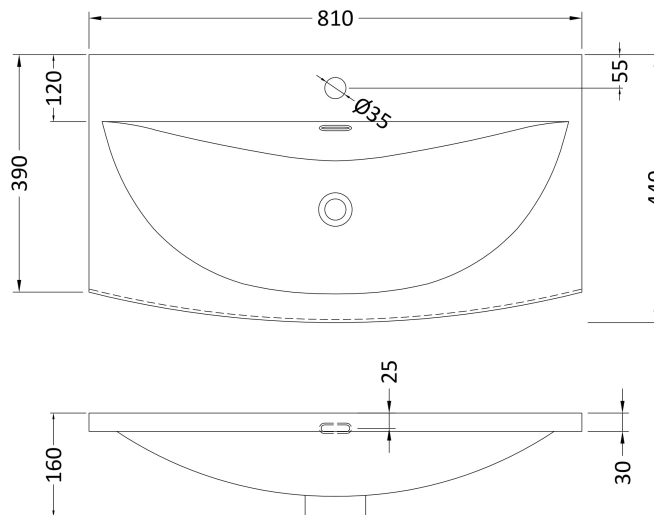

### Product Dimensions

Height (mm):	500
Width (mm):	800
Depth (mm):	383
Nett Weight (kg):	24.5

### Packaging Dimensions

Height (mm):	520
Width (mm):	820
Depth (mm):	405
Gross Weight (kg):	25

### Outer Box Dimensions (If Applicable)

Height (mm):	
Width (mm):	
Depth (mm):	
Gross Weight (kg):	
Barcode:	5056462661179

### Product Dimensions

Height (mm):	160
Width (mm):	810
Depth (mm):	440
Nett Weight (kg):	15