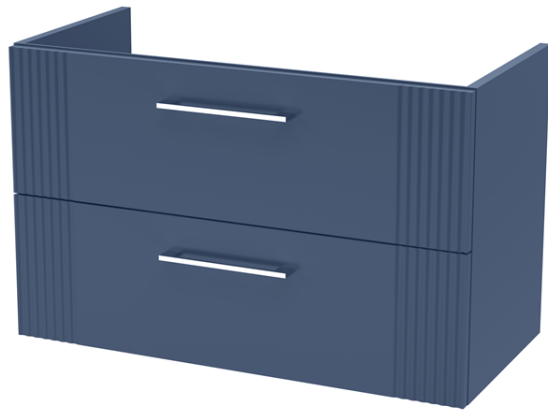

Sales Code: DPF395G

Description: 800 W/H 2-Drawer Vanity & Basin 4

Packaging Details

Barcode: 5056462681887

Sales Code: FLT395

Description: 800 W/H 2-Drawer Unit

Product Dimensions

Height (mm):	500
Width (mm):	800
Depth (mm):	383
Nett Weight (kg):	24.5

Packaging Dimensions

Height (mm):	520
Width (mm):	820
Depth (mm):	405
Gross Weight (kg):	25

Packaging Data

Box Colour:	Brown Cardboard Box - Printed
Box Qty:	0
Label Size:	0 x 0
Label Colour:	Not Applicable
Label Qty:	0

Outer Box Dimensions (If Applicable)

Height (mm):	
Width (mm):	
Depth (mm):	
Gross Weight (kg):	
Barcode:	5056462655581

Product Details

Country of Origin:	China
Fitting Instruction:	No
CE & UKCA:	
FSC Certified Materials:	Yes
Colour:	Satin Blue
Construction Method:	Cam & Wood Dowel
Construction Type:	Rigid
Cabinet Finish:	MFC Painted Gloss
Fascia Finish:	Mdf Painted Gloss
Cabinet Thickness (mm):	16
Fascia Thickness (mm):	18
Drawer Included:	Yes
Drawer Type:	80mm High Metal Softclose
No of Shelves:	0
Hinge Type:	Not Applicable
Hinge Included:	No
Adjustable Legs:	No, Not Required
Fixings Included:	Yes
Handle Style:	Modern
Waste Shroud:	Yes
Handle Included:	Yes, Supplied
Handle Type:	Finger Pull

Sales Code: NVM045

Description: 800 Curved Basin 1Th

Product Dimensions

Height (mm):	160
Width (mm):	810
Depth (mm):	440
Nett Weight (kg):	15

Packaging Dimensions

Height (mm):	190
Width (mm):	830
Depth (mm):	415
Gross Weight (kg):	15.5