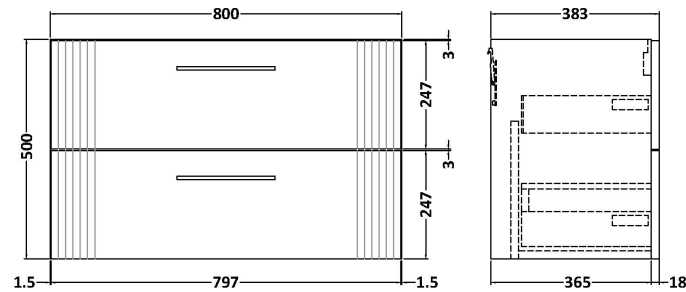

Sales Code: DPF395G

Description: 800 W/H 2-Drawer Vanity & Basin 4

Packaging Details

Barcode: 5056462681887

Sales Code: FLT395

Description: 800 W/H 2-Drawer Unit

Product Dimensions

Height (mm):	500
Width (mm):	800
Depth (mm):	383
Nett Weight (kg):	24.5

Packaging Dimensions

Height (mm):	520
Width (mm):	820
Depth (mm):	405
Gross Weight (kg):	25

Packaging Data

Box Colour:	Brown Cardboard Box - Printed
Box Qty:	0
Label Size:	0 x 0
Label Colour:	Not Applicable
Label Qty:	0

Outer Box Dimensions (If Applicable)

Height (mm):	
Width (mm):	
Depth (mm):	
Gross Weight (kg):	
Barcode:	5056462655581

Product Details

Country of Origin:	China
Fitting Instruction:	No
CE & UKCA:	
FSC Certified Materials:	Yes
Colour:	Satin Blue
Construction Method:	Cam & Wood Dowel
Construction Type:	Rigid
Cabinet Finish:	MFC Painted Gloss
Fascia Finish:	Mdf Painted Gloss
Cabinet Thickness (mm):	16
Fascia Thickness (mm):	18
Drawer Included:	Yes
Drawer Type:	80mm High Metal Softclose
No of Shelves:	0
Hinge Type:	Not Applicable
Hinge Included:	No
Adjustable Legs:	No, Not Required
Fixings Included:	Yes
Handle Style:	Modern
Waste Shroud:	Yes
Handle Included:	Yes, Supplied
Handle Type:	Finger Pull

Sales Code: NVM045

Description: 800 Curved Basin 1Th

Product Dimensions

Height (mm):	160
Width (mm):	810
Depth (mm):	440
Nett Weight (kg):	15

Packaging Dimensions

Height (mm):	190
Width (mm):	830
Depth (mm):	415
Gross Weight (kg):	15.5