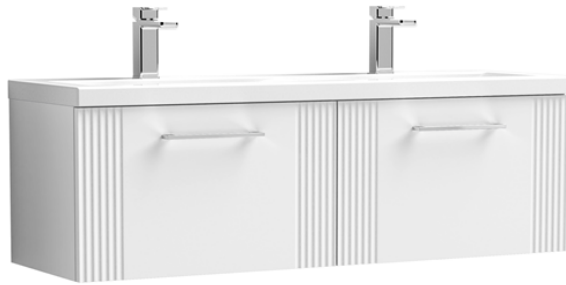

Sales Code: DPF194F

Description: 1200 W/H 2-Drawer Vanity & Double Basin

Packaging Details

Barcode: 5056462676760

Sales Code: FLT194

Description: 600 W/H Single Drawer Unit

Product Dimensions

Height (mm):	359
Width (mm):	600
Depth (mm):	383
Nett Weight (kg):	13

Outer Box Dimensions (If Applicable)

Height (mm):	
Width (mm):	
Depth (mm):	
Gross Weight (kg):	
Barcode:	5056462655444

Product Details

Country of Origin:	China
Fitting Instruction:	No
CE & UKCA:	
FSC Certified Materials:	Yes
Colour:	Satin White
Construction Method:	Cam & Wood Dowel
Construction Type:	Rigid
Cabinet Finish:	MFC Painted Gloss
Fascia Finish:	Mdf Painted Gloss
Cabinet Thickness (mm):	16
Fascia Thickness (mm):	18
Drawer Included:	Yes
Drawer Type:	80mm High Metal S/C Inc Galler
No of Shelves:	0
Hinge Type:	Not Applicable
Hinge Included:	No
Adjustable Legs:	No, Not Required
Fixings Included:	Yes
Handle Style:	Modern
Waste Shroud:	Yes
Handle Included:	Yes, Supplied
Handle Type:	Finger Pull

Sales Code: CBM424

Description: Double Ceramic Basin 1208X392

Product Dimensions

Height (mm):	390
Width (mm):	1205
Depth (mm):	175
Nett Weight (kg):	27

Packaging Dimensions

Height (mm):	205
Width (mm):	1270
Depth (mm):	510
Gross Weight (kg):	27