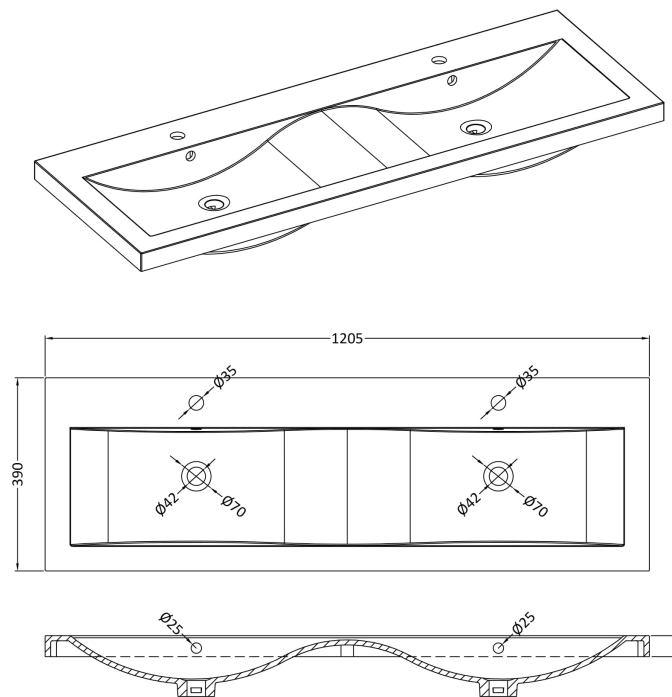

Packaging Dimensions

Height (mm):	380
Width (mm):	620
Depth (mm):	405
Gross Weight (kg):	13.5

Packaging Data

Box Colour:	Brown Cardboard Box - Printed
Box Qty:	0
Label Size:	0 x 0
Label Colour:	Not Applicable
Label Qty:	0

Outer Box Dimensions (If Applicable)

Height (mm):	
Width (mm):	
Depth (mm):	
Gross Weight (kg):	
Barcode:	5056462655444

Product Details

Country of Origin:	China
Fitting Instruction:	No
CE & UKCA:	
FSC Certified Materials:	Yes
Colour:	Satin White
Construction Method:	Cam & Wood Dowel
Construction Type:	Rigid
Cabinet Finish:	MFC Painted Gloss
Fascia Finish:	Mdf Painted Gloss
Cabinet Thickness (mm):	16
Fascia Thickness (mm):	18
Drawer Included:	Yes
Drawer Type:	80mm High Metal S/C Inc Galler
No of Shelves:	0
Hinge Type:	Not Applicable
Hinge Included:	No
Adjustable Legs:	No, Not Required
Fixings Included:	Yes
Handle Style:	Modern
Waste Shroud:	Yes
Handle Included:	Yes, Supplied
Handle Type:	Finger Pull

Sales Code: CBM424

Description: Double Ceramic Basin 1208X392

Product Dimensions

Height (mm):	390
Width (mm):	1205
Depth (mm):	175
Nett Weight (kg):	27

Packaging Dimensions

Height (mm):	205
Width (mm):	1270
Depth (mm):	510
Gross Weight (kg):	27

Packaging Data

Box Colour:	Brown Cardboard Box - Printed
Box Qty:	1
Label Size:	100 x 50
Label Colour:	White Label
Label Qty:	2

Outer Box Dimensions (If Applicable)

Height (mm):	
Width (mm):	
Depth (mm):	
Gross Weight (kg):	
Barcode:	5056211875826