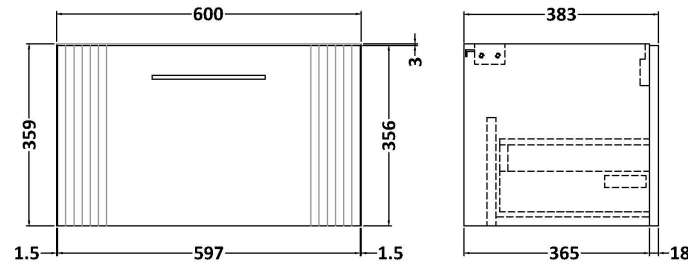

Sales Code: DPF194F

Description: 1200 W/H 2-Drawer Vanity & Double Basin

Packaging Details

Barcode: 5056462676760

Sales Code: FLT194

Description: 600 W/H Single Drawer Unit

Product Dimensions

Height (mm):	359
Width (mm):	600
Depth (mm):	383
Nett Weight (kg):	13

Packaging Dimensions

Height (mm):	380
Width (mm):	620
Depth (mm):	405
Gross Weight (kg):	13.5

Packaging Data

Box Colour:	Brown Cardboard Box - Printed
Box Qty:	0
Label Size:	0 x 0
Label Colour:	Not Applicable
Label Qty:	0

Sales Code: CBM424

Description: Double Ceramic Basin 1208X392

Product Dimensions

Height (mm):	390
Width (mm):	1205
Depth (mm):	175
Nett Weight (kg):	27

Packaging Dimensions

Height (mm):	205
Width (mm):	1270
Depth (mm):	510
Gross Weight (kg):	27

Packaging Data

Box Colour:	Brown Cardboard Box - Printed
Box Qty:	1
Label Size:	100 x 50
Label Colour:	White Label
Label Qty:	2

Outer Box Dimensions (If Applicable)

Height (mm):	
Width (mm):	
Depth (mm):	
Gross Weight (kg):	
Barcode:	5056211875826