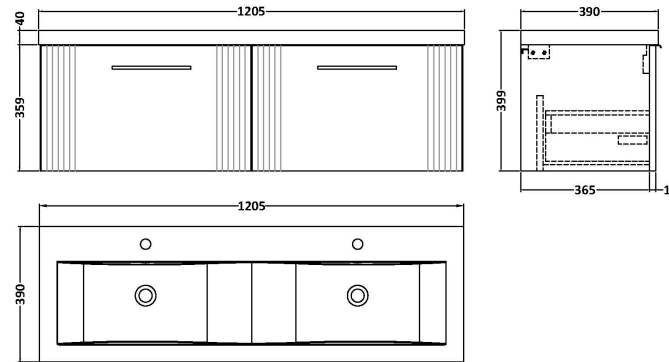

Sales Code: DPF194F

Description: 1200 W/H 2-Drawer Vanity & Double Basin

Packaging Details

Barcode: 5056462676760

Sales Code: FLT194

Description: 600 W/H Single Drawer Unit

Product Dimensions

Height (mm):	359
Width (mm):	600
Depth (mm):	383
Nett Weight (kg):	13

Packaging Dimensions

Height (mm):	380
Width (mm):	620
Depth (mm):	405
Gross Weight (kg):	13.5

Packaging Data

Box Colour:	Brown Cardboard Box - Printed
Box Qty:	0
Label Size:	0 x 0
Label Colour:	Not Applicable
Label Qty:	0

Outer Box Dimensions (If Applicable)

Height (mm):	
Width (mm):	
Depth (mm):	
Gross Weight (kg):	
Barcode:	5056462655444

Product Details

Country of Origin:	China
Fitting Instruction:	No
CE & UKCA:	
FSC Certified Materials:	Yes
Colour:	Satin White
Construction Method:	Cam & Wood Dowel
Construction Type:	Rigid
Cabinet Finish:	MFC Painted Gloss
Fascia Finish:	Mdf Painted Gloss
Cabinet Thickness (mm):	16
Fascia Thickness (mm):	18
Drawer Included:	Yes
Drawer Type:	80mm High Metal S/C Inc Galler
No of Shelves:	0
Hinge Type:	Not Applicable
Hinge Included:	No
Adjustable Legs:	No, Not Required
Fixings Included:	Yes
Handle Style:	Modern
Waste Shroud:	Yes
Handle Included:	Yes, Supplied
Handle Type:	Finger Pull

Sales Code: CBM424

Description: Double Ceramic Basin 1208X392

Product Dimensions

Height (mm):	390
Width (mm):	1205
Depth (mm):	175
Nett Weight (kg):	27

Packaging Dimensions

Height (mm):	205
Width (mm):	1270
Depth (mm):	510
Gross Weight (kg):	27