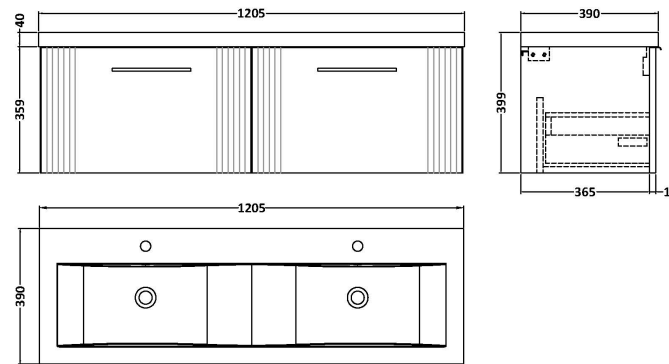

Sales Code: DPF294F

Description: 1200 W/H 2-Drawer Vanity & Double Basin

Packaging Details

Barcode: 5056462676791

Sales Code: FLT294

Description: 600 W/H Single Drawer Unit

Product Dimensions

Height (mm):	359
Width (mm):	600
Depth (mm):	383
Nett Weight (kg):	13

Packaging Dimensions

Height (mm):	380
Width (mm):	620
Depth (mm):	405
Gross Weight (kg):	13.5

Packaging Data

Box Colour:	Brown Cardboard Box - Printed
Box Qty:	0
Label Size:	0 x 0
Label Colour:	Not Applicable
Label Qty:	0

Outer Box Dimensions (If Applicable)

Height (mm):	
Width (mm):	
Depth (mm):	
Gross Weight (kg):	
Barcode:	5056462655451

Product Details

Country of Origin:	China
Fitting Instruction:	No
CE & UKCA:	
FSC Certified Materials:	Yes
Colour:	Satin Grey
Construction Method:	Cam & Wood Dowel
Construction Type:	Rigid
Cabinet Finish:	MFC Painted Gloss
Fascia Finish:	Mdf Painted Gloss
Cabinet Thickness (mm):	16
Fascia Thickness (mm):	18
Drawer Included:	Yes
Drawer Type:	80mm High Metal S/C Inc Galler
No of Shelves:	0
Hinge Type:	Not Applicable
Hinge Included:	No
Adjustable Legs:	No, Not Required
Fixings Included:	Yes
Handle Style:	Modern
Waste Shroud:	Yes
Handle Included:	Yes, Supplied
Handle Type:	Finger Pull

Sales Code: CBM424

Description: Double Ceramic Basin 1208X392

Product Dimensions

Height (mm):	390
Width (mm):	1205
Depth (mm):	175
Nett Weight (kg):	27

Packaging Dimensions

Height (mm):	205
Width (mm):	1270
Depth (mm):	510
Gross Weight (kg):	27