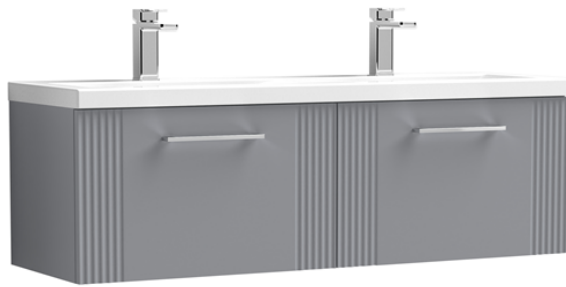

Sales Code: DPF294F

Description: 1200 W/H 2-Drawer Vanity & Double Basin

Packaging Details

Barcode: 5056462676791

Sales Code: FLT294

Description: 600 W/H Single Drawer Unit

Product Dimensions

Height (mm):	359
Width (mm):	600
Depth (mm):	383
Nett Weight (kg):	13

Outer Box Dimensions (If Applicable)

Height (mm):	
Width (mm):	
Depth (mm):	
Gross Weight (kg):	
Barcode:	5056462655451

Product Details

Country of Origin:	China
Fitting Instruction:	No
CE & UKCA:	
FSC Certified Materials:	Yes
Colour:	Satin Grey
Construction Method:	Cam & Wood Dowel
Construction Type:	Rigid
Cabinet Finish:	MFC Painted Gloss
Fascia Finish:	Mdf Painted Gloss
Cabinet Thickness (mm):	16
Fascia Thickness (mm):	18
Drawer Included:	Yes
Drawer Type:	80mm High Metal S/C Inc Galler
No of Shelves:	0
Hinge Type:	Not Applicable
Hinge Included:	No
Adjustable Legs:	No, Not Required
Fixings Included:	Yes
Handle Style:	Modern
Waste Shroud:	Yes
Handle Included:	Yes, Supplied
Handle Type:	Finger Pull

Sales Code: CBM424

Description: Double Ceramic Basin 1208X392

Product Dimensions

Height (mm):	390
Width (mm):	1205
Depth (mm):	175
Nett Weight (kg):	27

Packaging Dimensions

Height (mm):	205
Width (mm):	1270
Depth (mm):	510
Gross Weight (kg):	27