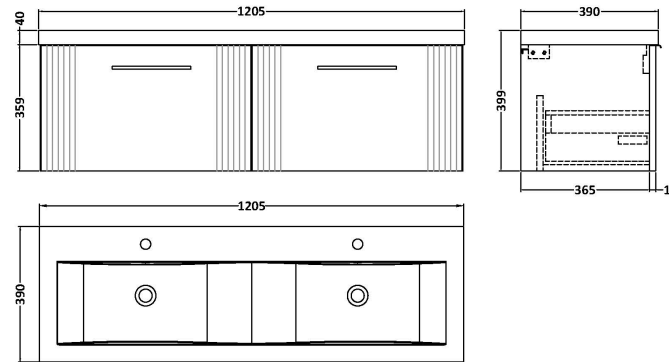

Sales Code: DPF1494F

Description: 1200 W/H 2-Drawer Vanity & Double Basin

Packaging Details

Barcode: 5056462676852

Sales Code: FLT1494

Description: 600 W/H Single Drawer Unit

Product Dimensions

Height (mm):	359
Width (mm):	600
Depth (mm):	383
Nett Weight (kg):	13

Packaging Dimensions

Height (mm):	380
Width (mm):	620
Depth (mm):	405
Gross Weight (kg):	13.5

Packaging Data

Box Colour:	Brown Cardboard Box - Printed
Box Qty:	0
Label Size:	0 x 0
Label Colour:	Not Applicable
Label Qty:	0

Outer Box Dimensions (If Applicable)

Height (mm):	
Width (mm):	
Depth (mm):	
Gross Weight (kg):	
Barcode:	5056462661148

Product Details

Country of Origin:	China
Fitting Instruction:	No
CE & UKCA:	
FSC Certified Materials:	Yes
Colour:	Satin Anthracite
Construction Method:	Cam & Wood Dowel
Construction Type:	Rigid
Cabinet Finish:	MFC Painted Gloss
Fascia Finish:	Mdf Painted Gloss
Cabinet Thickness (mm):	16
Fascia Thickness (mm):	18
Drawer Included:	Yes
Drawer Type:	80mm High Metal S/C Inc Galler
No of Shelves:	0
Hinge Type:	Not Applicable
Hinge Included:	No
Adjustable Legs:	No, Not Required
Fixings Included:	Yes
Handle Style:	Modern
Waste Shroud:	Yes
Handle Included:	Yes, Supplied
Handle Type:	Finger Pull

Sales Code: CBM424

Description: Double Ceramic Basin 1208X392

Product Dimensions

Height (mm):	390
Width (mm):	1205
Depth (mm):	175
Nett Weight (kg):	27

Packaging Dimensions

Height (mm):	205
Width (mm):	1270
Depth (mm):	510
Gross Weight (kg):	27