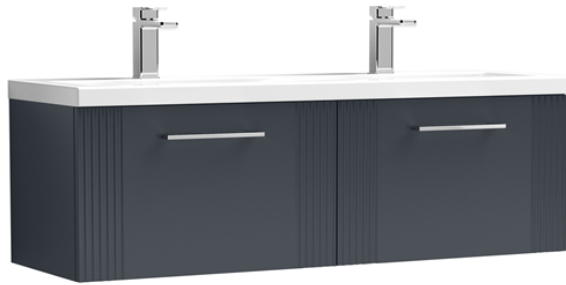

Sales Code: DPF1494F

Description: 1200 W/H 2-Drawer Vanity & Double Basin

Packaging Details

Barcode: 5056462676852

Sales Code: FLT1494

Description: 600 W/H Single Drawer Unit

Product Dimensions

Height (mm):	359
Width (mm):	600
Depth (mm):	383
Nett Weight (kg):	13

Outer Box Dimensions (If Applicable)

Height (mm):	
Width (mm):	
Depth (mm):	
Gross Weight (kg):	
Barcode:	5056462661148

Product Details

Country of Origin:	China
Fitting Instruction:	No
CE & UKCA:	
FSC Certified Materials:	Yes
Colour:	Satin Anthracite
Construction Method:	Cam & Wood Dowel
Construction Type:	Rigid
Cabinet Finish:	MFC Painted Gloss
Fascia Finish:	Mdf Painted Gloss
Cabinet Thickness (mm):	16
Fascia Thickness (mm):	18
Drawer Included:	Yes
Drawer Type:	80mm High Metal S/C Inc Galler
No of Shelves:	0
Hinge Type:	Not Applicable
Hinge Included:	No
Adjustable Legs:	No, Not Required
Fixings Included:	Yes
Handle Style:	Modern
Waste Shroud:	Yes
Handle Included:	Yes, Supplied
Handle Type:	Finger Pull

Sales Code: CBM424

Description: Double Ceramic Basin 1208X392

Product Dimensions

Height (mm):	390
Width (mm):	1205
Depth (mm):	175
Nett Weight (kg):	27

Packaging Dimensions

Height (mm):	205
Width (mm):	1270
Depth (mm):	510
Gross Weight (kg):	27