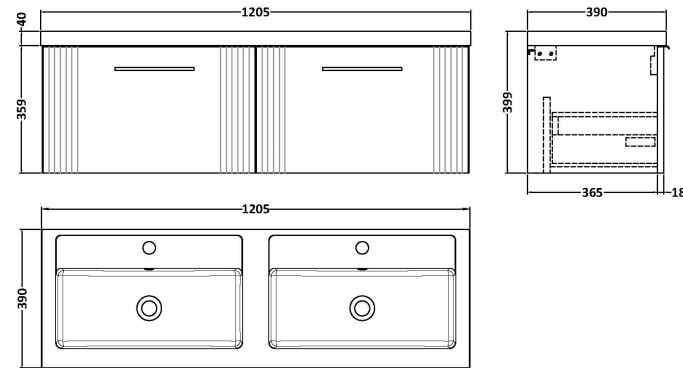

Sales Code: DPF194C

Description: 1200 W/H 2-Drawer Vanity & Double Basin

Packaging Details

Barcode: 5056462676777

Sales Code: FLT194

Description: 600 W/H Single Drawer Unit

Product Dimensions

Height (mm):	359
Width (mm):	600
Depth (mm):	383
Nett Weight (kg):	13

Packaging Dimensions

Height (mm):	380
Width (mm):	620
Depth (mm):	405
Gross Weight (kg):	13.5

Packaging Data

Box Colour:	Brown Cardboard Box - Printed
Box Qty:	0
Label Size:	0 x 0
Label Colour:	Not Applicable
Label Qty:	0

Outer Box Dimensions (If Applicable)

Height (mm):	
Width (mm):	
Depth (mm):	
Gross Weight (kg):	
Barcode:	5056462655444

Product Details

Country of Origin:	China
Fitting Instruction:	No
CE & UKCA:	
FSC Certified Materials:	Yes
Colour:	Satin White
Construction Method:	Cam & Wood Dowel
Construction Type:	Rigid
Cabinet Finish:	MFC Painted Gloss
Fascia Finish:	Mdf Painted Gloss
Cabinet Thickness (mm):	16
Fascia Thickness (mm):	18
Drawer Included:	Yes
Drawer Type:	80mm High Metal S/C Inc Galler
No of Shelves:	0
Hinge Type:	Not Applicable
Hinge Included:	No
Adjustable Legs:	No, Not Required
Fixings Included:	Yes
Handle Style:	Modern
Waste Shroud:	Yes
Handle Included:	Yes, Supplied
Handle Type:	Finger Pull

Sales Code: PMB424

Description: Double Polymarble Basin 1205 X 390

Product Dimensions

Height (mm):	390
Width (mm):	1205
Depth (mm):	157
Nett Weight (kg):	18.12

Packaging Dimensions

Height (mm):	100
Width (mm):	1205
Depth (mm):	400
Gross Weight (kg):	18.12