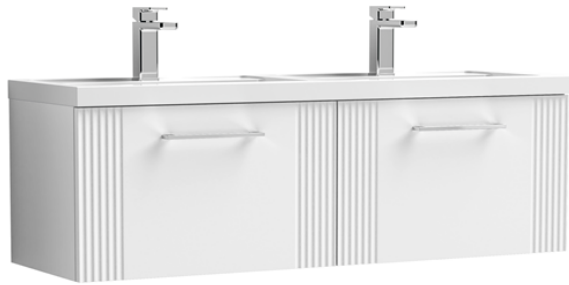

Sales Code: DPF194C

Description: 1200 W/H 2-Drawer Vanity & Double Basin

Packaging Details

Barcode: 5056462676777

Sales Code: FLT194

Description: 600 W/H Single Drawer Unit

Product Dimensions

Height (mm):	359
Width (mm):	600
Depth (mm):	383
Nett Weight (kg):	13

Outer Box Dimensions (If Applicable)

Height (mm):	
Width (mm):	
Depth (mm):	
Gross Weight (kg):	
Barcode:	5056462655444

Product Details

Country of Origin:	China
Fitting Instruction:	No
CE & UKCA:	
FSC Certified Materials:	Yes
Colour:	Satin White
Construction Method:	Cam & Wood Dowel
Construction Type:	Rigid
Cabinet Finish:	MFC Painted Gloss
Fascia Finish:	Mdf Painted Gloss
Cabinet Thickness (mm):	16
Fascia Thickness (mm):	18
Drawer Included:	Yes
Drawer Type:	80mm High Metal S/C Inc Galler
No of Shelves:	0
Hinge Type:	Not Applicable
Hinge Included:	No
Adjustable Legs:	No, Not Required
Fixings Included:	Yes
Handle Style:	Modern
Waste Shroud:	Yes
Handle Included:	Yes, Supplied
Handle Type:	Finger Pull

Sales Code: PMB424

Description: Double Polymarble Basin 1205 X 390

Product Dimensions

Height (mm):	390
Width (mm):	1205
Depth (mm):	157
Nett Weight (kg):	18.12

Packaging Dimensions

Height (mm):	100
Width (mm):	1205
Depth (mm):	400
Gross Weight (kg):	18.12