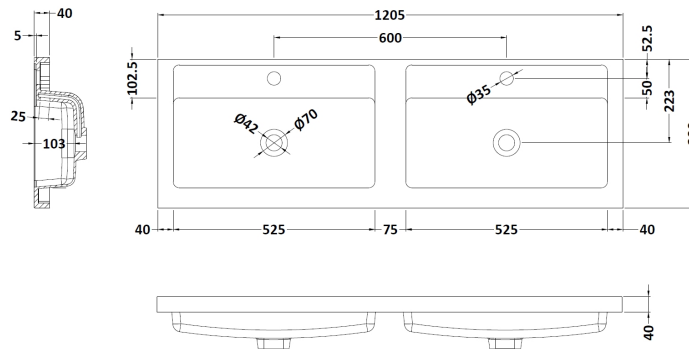

Packaging Dimensions

Height (mm):	380
Width (mm):	620
Depth (mm):	405
Gross Weight (kg):	13.5

Packaging Data

Box Colour:	Brown Cardboard Box - Printed
Box Qty:	0
Label Size:	0 x 0
Label Colour:	Not Applicable
Label Qty:	0

Outer Box Dimensions (If Applicable)

Height (mm):	
Width (mm):	
Depth (mm):	
Gross Weight (kg):	
Barcode:	5056462655444

Product Details

Country of Origin:	China
Fitting Instruction:	No
CE & UKCA:	
FSC Certified Materials:	Yes
Colour:	Satin White
Construction Method:	Cam & Wood Dowel
Construction Type:	Rigid
Cabinet Finish:	MFC Painted Gloss
Fascia Finish:	Mdf Painted Gloss
Cabinet Thickness (mm):	16
Fascia Thickness (mm):	18
Drawer Included:	Yes
Drawer Type:	80mm High Metal S/C Inc Galler
No of Shelves:	0
Hinge Type:	Not Applicable
Hinge Included:	No
Adjustable Legs:	No, Not Required
Fixings Included:	Yes
Handle Style:	Modern
Waste Shroud:	Yes
Handle Included:	Yes, Supplied
Handle Type:	Finger Pull

Sales Code: PMB424

Description: Double Polymarble Basin 1205 X 390

Product Dimensions

Height (mm):	390
Width (mm):	1205
Depth (mm):	157
Nett Weight (kg):	18.12

Packaging Dimensions

Height (mm):	100
Width (mm):	1205
Depth (mm):	400
Gross Weight (kg):	18.12

Packaging Data

Box Colour:	Brown Cardboard Box - Printed
Box Qty:	1
Label Size:	100 x 50
Label Colour:	White Label
Label Qty:	2

Outer Box Dimensions (If Applicable)

Height (mm):	
Width (mm):	
Depth (mm):	
Gross Weight (kg):	
Barcode:	5056211815136