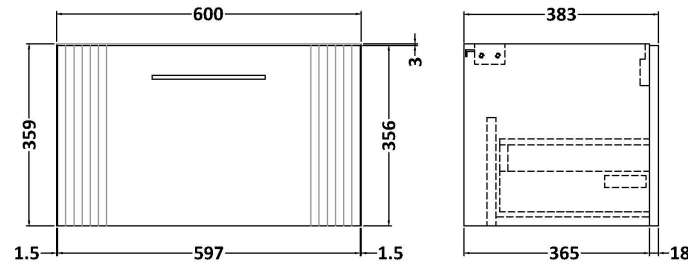

Sales Code: DPF194C

Description: 1200 W/H 2-Drawer Vanity & Double Basin

Packaging Details

Barcode: 5056462676777

Sales Code: FLT194

Description: 600 W/H Single Drawer Unit

Product Dimensions

Height (mm):	359
Width (mm):	600
Depth (mm):	383
Nett Weight (kg):	13

Packaging Dimensions

Height (mm):	380
Width (mm):	620
Depth (mm):	405
Gross Weight (kg):	13.5

Packaging Data

Box Colour:	Brown Cardboard Box - Printed
Box Qty:	0
Label Size:	0 x 0
Label Colour:	Not Applicable
Label Qty:	0

Sales Code: PMB424

Description: Double Polymarble Basin 1205 X 390

Product Dimensions

Height (mm):	390
Width (mm):	1205
Depth (mm):	157
Nett Weight (kg):	18.12

Packaging Dimensions

Height (mm):	100
Width (mm):	1205
Depth (mm):	400
Gross Weight (kg):	18.12

Packaging Data

Box Colour:	Brown Cardboard Box - Printed
Box Qty:	1
Label Size:	100 x 50
Label Colour:	White Label
Label Qty:	2

Outer Box Dimensions (If Applicable)

Height (mm):	
Width (mm):	
Depth (mm):	
Gross Weight (kg):	
Barcode:	5056211815136