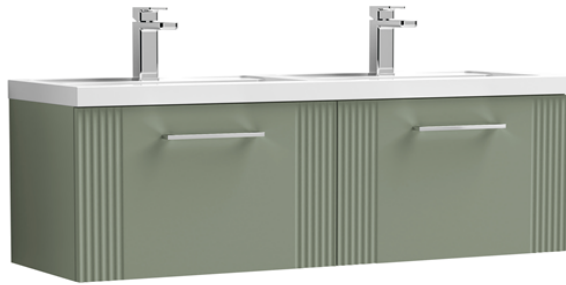

Sales Code: DPF894C

Description: 1200 W/H 2-Drawer Vanity & Double Basin

Packaging Details

Barcode: 5056462676890

Sales Code: FLT894

Description: 600 W/H Single Drawer Unit

Product Dimensions

Height (mm):	359
Width (mm):	600
Depth (mm):	383
Nett Weight (kg):	13

Outer Box Dimensions (If Applicable)

Height (mm):	
Width (mm):	
Depth (mm):	
Gross Weight (kg):	
Barcode:	5056462655475

Product Details

Country of Origin:	China
Fitting Instruction:	No
CE & UKCA:	
FSC Certified Materials:	Yes
Colour:	Satin Green
Construction Method:	Cam & Wood Dowel
Construction Type:	Rigid
Cabinet Finish:	MFC Painted Gloss
Fascia Finish:	Mdf Painted Gloss
Cabinet Thickness (mm):	16
Fascia Thickness (mm):	18
Drawer Included:	Yes
Drawer Type:	80mm High Metal S/C Inc Galler
No of Shelves:	0
Hinge Type:	Not Applicable
Hinge Included:	No
Adjustable Legs:	No, Not Required
Fixings Included:	Yes
Handle Style:	Modern
Waste Shroud:	Yes
Handle Included:	Yes, Supplied
Handle Type:	Finger Pull

Sales Code: PMB424

Description: Double Polymarble Basin 1205 X 390

Product Dimensions

Height (mm):	390
Width (mm):	1205
Depth (mm):	157
Nett Weight (kg):	18.12

Packaging Dimensions

Height (mm):	100
Width (mm):	1205
Depth (mm):	400
Gross Weight (kg):	18.12