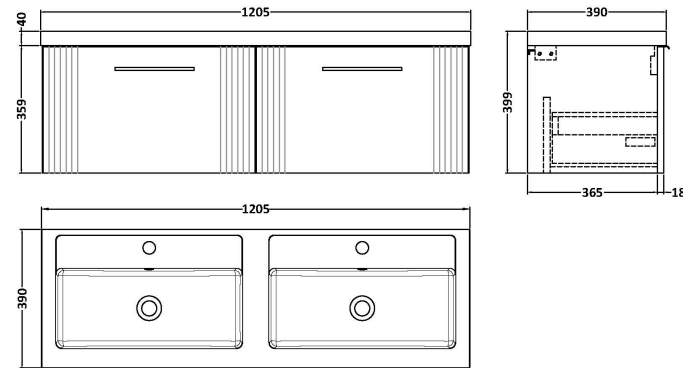

Sales Code: DPF894C

Description: 1200 W/H 2-Drawer Vanity & Double Basin

Packaging Details

Barcode: 5056462676890

Sales Code: FLT894

Description: 600 W/H Single Drawer Unit

Product Dimensions

Height (mm):	359
Width (mm):	600
Depth (mm):	383
Nett Weight (kg):	13

Packaging Dimensions

Height (mm):	380
Width (mm):	620
Depth (mm):	405
Gross Weight (kg):	13.5

Packaging Data

Box Colour:	Brown Cardboard Box - Printed
Box Qty:	0
Label Size:	0 x 0
Label Colour:	Not Applicable
Label Qty:	0

Outer Box Dimensions (If Applicable)

Height (mm):	
Width (mm):	
Depth (mm):	
Gross Weight (kg):	
Barcode:	5056462655475

Product Details

Country of Origin:	China
Fitting Instruction:	No
CE & UKCA:	
FSC Certified Materials:	Yes
Colour:	Satin Green
Construction Method:	Cam & Wood Dowel
Construction Type:	Rigid
Cabinet Finish:	MFC Painted Gloss
Fascia Finish:	Mdf Painted Gloss
Cabinet Thickness (mm):	16
Fascia Thickness (mm):	18
Drawer Included:	Yes
Drawer Type:	80mm High Metal S/C Inc Galler
No of Shelves:	0
Hinge Type:	Not Applicable
Hinge Included:	No
Adjustable Legs:	No, Not Required
Fixings Included:	Yes
Handle Style:	Modern
Waste Shroud:	Yes
Handle Included:	Yes, Supplied
Handle Type:	Finger Pull

Sales Code: PMB424

Description: Double Polymarble Basin 1205 X 390

Product Dimensions

Height (mm):	390
Width (mm):	1205
Depth (mm):	157
Nett Weight (kg):	18.12

Packaging Dimensions

Height (mm):	100
Width (mm):	1205
Depth (mm):	400
Gross Weight (kg):	18.12