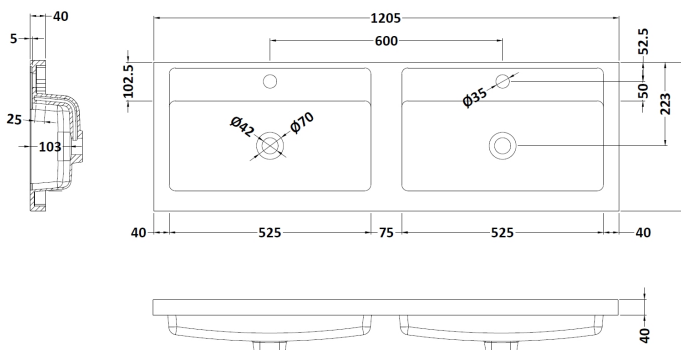

Packaging Dimensions

Height (mm):	380
Width (mm):	620
Depth (mm):	405
Gross Weight (kg):	13.5

Packaging Data

Box Colour:	Brown Cardboard Box - Printed
Box Qty:	0
Label Size:	0 x 0
Label Colour:	Not Applicable
Label Qty:	0

Outer Box Dimensions (If Applicable)

Height (mm):	
Width (mm):	
Depth (mm):	
Gross Weight (kg):	
Barcode:	5056462655475

Product Details

Country of Origin:	China
Fitting Instruction:	No
CE & UKCA:	
FSC Certified Materials:	Yes
Colour:	Satin Green
Construction Method:	Cam & Wood Dowel
Construction Type:	Rigid
Cabinet Finish:	MFC Painted Gloss
Fascia Finish:	Mdf Painted Gloss
Cabinet Thickness (mm):	16
Fascia Thickness (mm):	18
Drawer Included:	Yes
Drawer Type:	80mm High Metal S/C Inc Galler
No of Shelves:	0
Hinge Type:	Not Applicable
Hinge Included:	No
Adjustable Legs:	No, Not Required
Fixings Included:	Yes
Handle Style:	Modern
Waste Shroud:	Yes
Handle Included:	Yes, Supplied
Handle Type:	Finger Pull

Sales Code: PMB424

Description: Double Polymarble Basin 1205 X 390

Product Dimensions

Height (mm):	390
Width (mm):	1205
Depth (mm):	157
Nett Weight (kg):	18.12

Packaging Dimensions

Height (mm):	100
Width (mm):	1205
Depth (mm):	400
Gross Weight (kg):	18.12

Packaging Data

Box Colour:	Brown Cardboard Box - Printed
Box Qty:	1
Label Size:	100 x 50
Label Colour:	White Label
Label Qty:	2

Outer Box Dimensions (If Applicable)

Height (mm):	
Width (mm):	
Depth (mm):	
Gross Weight (kg):	
Barcode:	5056211815136