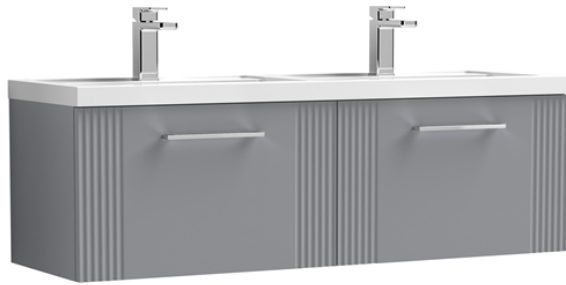

Sales Code: DPF294C

Description: 1200 W/H 2-Drawer Vanity & Double Basin

Packaging Details

Barcode: 5056462676807

Sales Code: FLT294

Description: 600 W/H Single Drawer Unit

Product Dimensions

Height (mm):	359
Width (mm):	600
Depth (mm):	383
Nett Weight (kg):	13

Outer Box Dimensions (If Applicable)

Height (mm):	
Width (mm):	
Depth (mm):	
Gross Weight (kg):	
Barcode:	5056462655451

Product Details

Country of Origin:	China
Fitting Instruction:	No
CE & UKCA:	
FSC Certified Materials:	Yes
Colour:	Satin Grey
Construction Method:	Cam & Wood Dowel
Construction Type:	Rigid
Cabinet Finish:	MFC Painted Gloss
Fascia Finish:	Mdf Painted Gloss
Cabinet Thickness (mm):	16
Fascia Thickness (mm):	18
Drawer Included:	Yes
Drawer Type:	80mm High Metal S/C Inc Galler
No of Shelves:	0
Hinge Type:	Not Applicable
Hinge Included:	No
Adjustable Legs:	No, Not Required
Fixings Included:	Yes
Handle Style:	Modern
Waste Shroud:	Yes
Handle Included:	Yes, Supplied
Handle Type:	Finger Pull

Sales Code: PMB424

Description: Double Polymarble Basin 1205 X 390

Product Dimensions

Height (mm):	390
Width (mm):	1205
Depth (mm):	157
Nett Weight (kg):	18.12

Packaging Dimensions

Height (mm):	100
Width (mm):	1205
Depth (mm):	400
Gross Weight (kg):	18.12