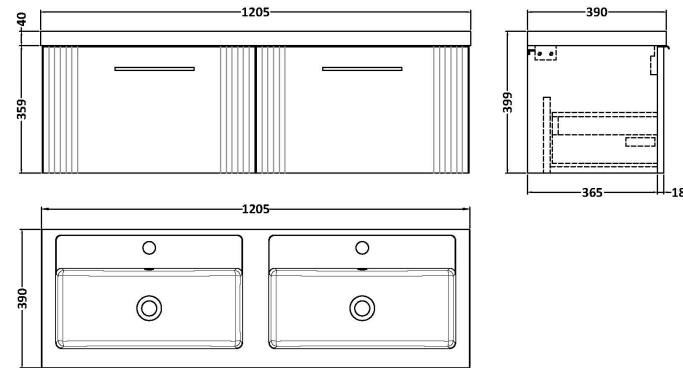

Sales Code: DPF294C

Description: 1200 W/H 2-Drawer Vanity & Double Basin

Packaging Details

Barcode: 5056462676807

Sales Code: FLT294

Description: 600 W/H Single Drawer Unit

Product Dimensions

Height (mm):	359
Width (mm):	600
Depth (mm):	383
Nett Weight (kg):	13

Packaging Dimensions

Height (mm):	380
Width (mm):	620
Depth (mm):	405
Gross Weight (kg):	13.5

Packaging Data

Box Colour:	Brown Cardboard Box - Printed
Box Qty:	0
Label Size:	0 x 0
Label Colour:	Not Applicable
Label Qty:	0

Outer Box Dimensions (If Applicable)

Height (mm):	
Width (mm):	
Depth (mm):	
Gross Weight (kg):	
Barcode:	5056462655451

Product Details

Country of Origin:	China
Fitting Instruction:	No
CE & UKCA:	
FSC Certified Materials:	Yes
Colour:	Satin Grey
Construction Method:	Cam & Wood Dowel
Construction Type:	Rigid
Cabinet Finish:	MFC Painted Gloss
Fascia Finish:	Mdf Painted Gloss
Cabinet Thickness (mm):	16
Fascia Thickness (mm):	18
Drawer Included:	Yes
Drawer Type:	80mm High Metal S/C Inc Galler
No of Shelves:	0
Hinge Type:	Not Applicable
Hinge Included:	No
Adjustable Legs:	No, Not Required
Fixings Included:	Yes
Handle Style:	Modern
Waste Shroud:	Yes
Handle Included:	Yes, Supplied
Handle Type:	Finger Pull

Sales Code: PMB424

Description: Double Polymarble Basin 1205 X 390

Product Dimensions

Height (mm):	390
Width (mm):	1205
Depth (mm):	157
Nett Weight (kg):	18.12

Packaging Dimensions

Height (mm):	100
Width (mm):	1205
Depth (mm):	400
Gross Weight (kg):	18.12