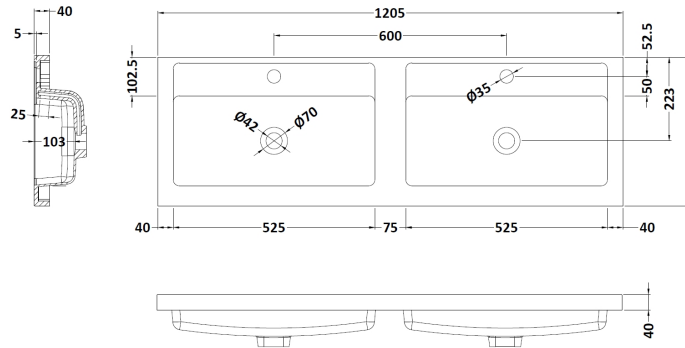

Packaging Dimensions

Height (mm):	380
Width (mm):	620
Depth (mm):	405
Gross Weight (kg):	13.5

Packaging Data

Box Colour:	Brown Cardboard Box - Printed
Box Qty:	0
Label Size:	0 x 0
Label Colour:	Not Applicable
Label Qty:	0

Outer Box Dimensions (If Applicable)

Height (mm):	
Width (mm):	
Depth (mm):	
Gross Weight (kg):	
Barcode:	5056462655451

Product Details

Country of Origin:	China
Fitting Instruction:	No
CE & UKCA:	
FSC Certified Materials:	Yes
Colour:	Satin Grey
Construction Method:	Cam & Wood Dowel
Construction Type:	Rigid
Cabinet Finish:	MFC Painted Gloss
Fascia Finish:	Mdf Painted Gloss
Cabinet Thickness (mm):	16
Fascia Thickness (mm):	18
Drawer Included:	Yes
Drawer Type:	80mm High Metal S/C Inc Galler
No of Shelves:	0
Hinge Type:	Not Applicable
Hinge Included:	No
Adjustable Legs:	No, Not Required
Fixings Included:	Yes
Handle Style:	Modern
Waste Shroud:	Yes
Handle Included:	Yes, Supplied
Handle Type:	Finger Pull

Sales Code: PMB424

Description: Double Polymarble Basin 1205 X 390

Product Dimensions

Height (mm):	390
Width (mm):	1205
Depth (mm):	157
Nett Weight (kg):	18.12

Packaging Dimensions

Height (mm):	100
Width (mm):	1205
Depth (mm):	400
Gross Weight (kg):	18.12

Packaging Data

Box Colour:	Brown Cardboard Box - Printed
Box Qty:	1
Label Size:	100 x 50
Label Colour:	White Label
Label Qty:	2

Outer Box Dimensions (If Applicable)

Height (mm):	
Width (mm):	
Depth (mm):	
Gross Weight (kg):	
Barcode:	5056211815136