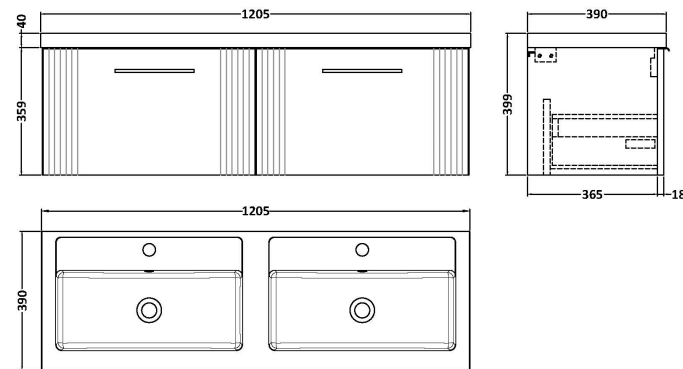

Sales Code: DPF394C

Description: 1200 W/H 2-Drawer Vanity & Double Basin

Packaging Details

Barcode: 5056462676838

Sales Code: FLT394

Description: 600 W/H Single Drawer Unit

Product Dimensions

Height (mm):	359
Width (mm):	600
Depth (mm):	383
Nett Weight (kg):	13

Packaging Dimensions

Height (mm):	380
Width (mm):	620
Depth (mm):	405
Gross Weight (kg):	13.5

Packaging Data

Box Colour:	Brown Cardboard Box - Printed
Box Qty:	0
Label Size:	0 x 0
Label Colour:	Not Applicable
Label Qty:	0

Outer Box Dimensions (If Applicable)

Height (mm):	
Width (mm):	
Depth (mm):	
Gross Weight (kg):	
Barcode:	5056462655468

Product Details

Country of Origin:	China
Fitting Instruction:	No
CE & UKCA:	
FSC Certified Materials:	Yes
Colour:	Satin Blue
Construction Method:	Cam & Wood Dowel
Construction Type:	Rigid
Cabinet Finish:	MFC Painted Gloss
Fascia Finish:	Mdf Painted Gloss
Cabinet Thickness (mm):	16
Fascia Thickness (mm):	18
Drawer Included:	Yes
Drawer Type:	80mm High Metal S/C Inc Galler
No of Shelves:	0
Hinge Type:	Not Applicable
Hinge Included:	No
Adjustable Legs:	No, Not Required
Fixings Included:	Yes
Handle Style:	Modern
Waste Shroud:	Yes
Handle Included:	Yes, Supplied
Handle Type:	Finger Pull

Sales Code: PMB424

Description: Double Polymarble Basin 1205 X 390

Product Dimensions

Height (mm):	390
Width (mm):	1205
Depth (mm):	157
Nett Weight (kg):	18.12

Packaging Dimensions

Height (mm):	100
Width (mm):	1205
Depth (mm):	400
Gross Weight (kg):	18.12