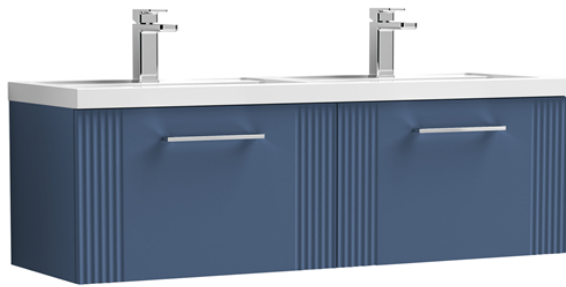

Sales Code: DPF394C

Description: 1200 W/H 2-Drawer Vanity & Double Basin

Packaging Details

Barcode: 5056462676838

Sales Code: FLT394

Description: 600 W/H Single Drawer Unit

Product Dimensions

Height (mm):	359
Width (mm):	600
Depth (mm):	383
Nett Weight (kg):	13

Outer Box Dimensions (If Applicable)

Height (mm):	
Width (mm):	
Depth (mm):	
Gross Weight (kg):	
Barcode:	5056462655468

Product Details

Country of Origin:	China
Fitting Instruction:	No
CE & UKCA:	
FSC Certified Materials:	Yes
Colour:	Satin Blue
Construction Method:	Cam & Wood Dowel
Construction Type:	Rigid
Cabinet Finish:	MFC Painted Gloss
Fascia Finish:	Mdf Painted Gloss
Cabinet Thickness (mm):	16
Fascia Thickness (mm):	18
Drawer Included:	Yes
Drawer Type:	80mm High Metal S/C Inc Galler
No of Shelves:	0
Hinge Type:	Not Applicable
Hinge Included:	No
Adjustable Legs:	No, Not Required
Fixings Included:	Yes
Handle Style:	Modern
Waste Shroud:	Yes
Handle Included:	Yes, Supplied
Handle Type:	Finger Pull

Sales Code: PMB424

Description: Double Polymarble Basin 1205 X 390

Product Dimensions

Height (mm):	390
Width (mm):	1205
Depth (mm):	157
Nett Weight (kg):	18.12

Packaging Dimensions

Height (mm):	100
Width (mm):	1205
Depth (mm):	400
Gross Weight (kg):	18.12