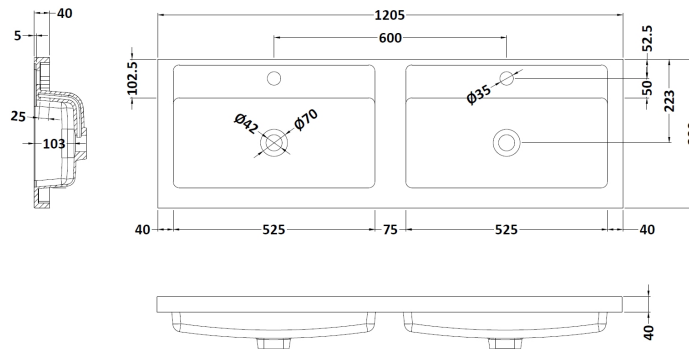

Packaging Dimensions

Height (mm):	380
Width (mm):	620
Depth (mm):	405
Gross Weight (kg):	13.5

Packaging Data

Box Colour:	Brown Cardboard Box - Printed
Box Qty:	0
Label Size:	0 x 0
Label Colour:	Not Applicable
Label Qty:	0

Outer Box Dimensions (If Applicable)

Height (mm):	
Width (mm):	
Depth (mm):	
Gross Weight (kg):	
Barcode:	5056462655468

Product Details

Country of Origin:	China
Fitting Instruction:	No
CE & UKCA:	
FSC Certified Materials:	Yes
Colour:	Satin Blue
Construction Method:	Cam & Wood Dowel
Construction Type:	Rigid
Cabinet Finish:	MFC Painted Gloss
Fascia Finish:	Mdf Painted Gloss
Cabinet Thickness (mm):	16
Fascia Thickness (mm):	18
Drawer Included:	Yes
Drawer Type:	80mm High Metal S/C Inc Galler
No of Shelves:	0
Hinge Type:	Not Applicable
Hinge Included:	No
Adjustable Legs:	No, Not Required
Fixings Included:	Yes
Handle Style:	Modern
Waste Shroud:	Yes
Handle Included:	Yes, Supplied
Handle Type:	Finger Pull

Sales Code: PMB424

Description: Double Polymarble Basin 1205 X 390

Product Dimensions

Height (mm):	390
Width (mm):	1205
Depth (mm):	157
Nett Weight (kg):	18.12

Packaging Dimensions

Height (mm):	100
Width (mm):	1205
Depth (mm):	400
Gross Weight (kg):	18.12

Packaging Data

Box Colour:	Brown Cardboard Box - Printed
Box Qty:	1
Label Size:	100 x 50
Label Colour:	White Label
Label Qty:	2

Outer Box Dimensions (If Applicable)

Height (mm):	
Width (mm):	
Depth (mm):	
Gross Weight (kg):	
Barcode:	5056211815136