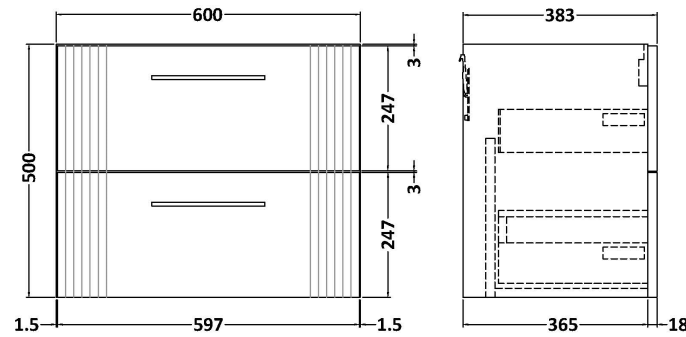

### Product Dimensions

Height (mm):	500
Width (mm):	600
Depth (mm):	383
Nett Weight (kg):	22.5

### Packaging Dimensions

Height (mm):	520
Width (mm):	620
Depth (mm):	405
Gross Weight (kg):	23

### Outer Box Dimensions (If Applicable)

Height (mm):	
Width (mm):	
Depth (mm):	
Gross Weight (kg):	
Barcode:	5056462655482

Sales Code: CBM424

Description: Double Ceramic Basin 1208X392

**Product Dimensions**

Height (mm):	390
Width (mm):	1205
Depth (mm):	175
Nett Weight (kg):	27

**Packaging Dimensions**

Height (mm):	205
Width (mm):	1270
Depth (mm):	510
Gross Weight (kg):	27