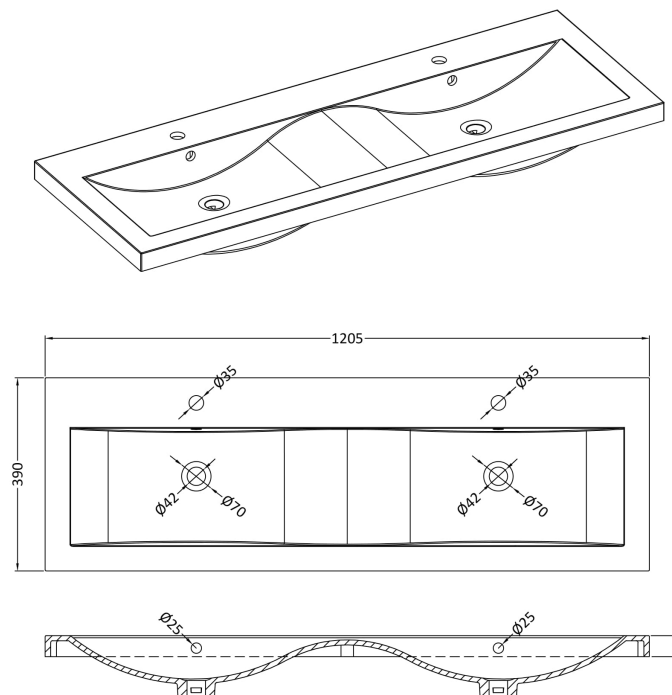

### Product Dimensions

Height (mm):	500
Width (mm):	600
Depth (mm):	383
Nett Weight (kg):	22.5

### Packaging Dimensions

Height (mm):	520
Width (mm):	620
Depth (mm):	405
Gross Weight (kg):	23

### Outer Box Dimensions (If Applicable)

Height (mm):	
Width (mm):	
Depth (mm):	
Gross Weight (kg):	
Barcode:	5056462655482

Sales Code: CBM424

Description: Double Ceramic Basin 1208X392

**Product Dimensions**

Height (mm):	390
Width (mm):	1205
Depth (mm):	175
Nett Weight (kg):	27

**Packaging Dimensions**

Height (mm):	205
Width (mm):	1270
Depth (mm):	510
Gross Weight (kg):	27