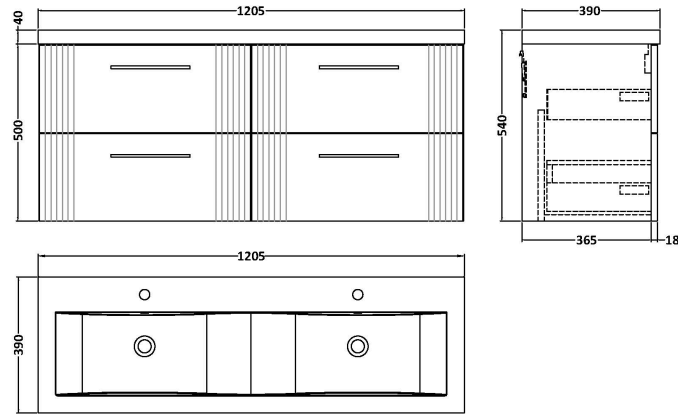

Sales Code: DPF193F

Description: 1200 W/H 4-Drawer Vanity & Double Basin

Packaging Details

Barcode: 5056462676913