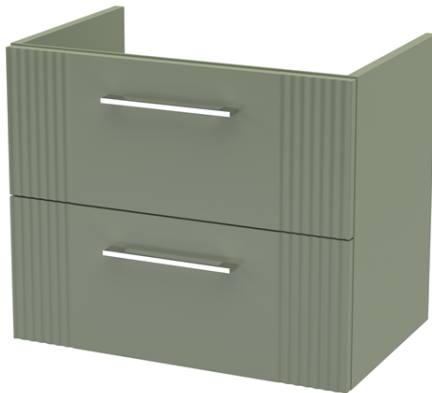

Sales Code: DPF893F

Description: 1200 W/H 4-Drawer Vanity & Double Basin

### Packaging Details

Barcode: 5056462677033

Sales Code: FLT893

Description: 600 W/H 2-Drawer Unit

### Product Dimensions

Height (mm):	500
Width (mm):	600
Depth (mm):	383
Nett Weight (kg):	22.5

### Product Dimensions

Height (mm):	390
Width (mm):	1205
Depth (mm):	175
Nett Weight (kg):	27