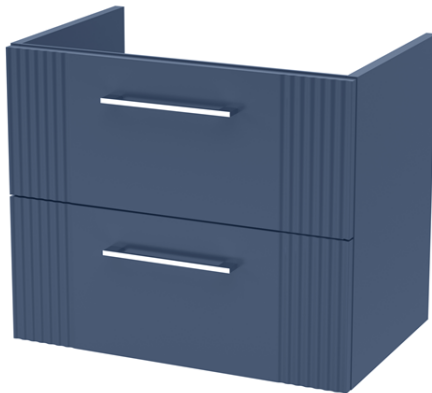

**Sales Code:** DPF393F

**Description:** 1200 W/H 4-Drawer Vanity & Double Basin

**Packaging Details**

Barcode: 5056462676975

Sales Code: FLT393

Description: 600 W/H 2-Drawer Unit

### Product Dimensions

Height (mm):	500
Width (mm):	600
Depth (mm):	383
Nett Weight (kg):	22.5

### Packaging Dimensions

Height (mm):	520
Width (mm):	620
Depth (mm):	405
Gross Weight (kg):	23

### Product Dimensions

Height (mm):	390
Width (mm):	1205
Depth (mm):	175
Nett Weight (kg):	27