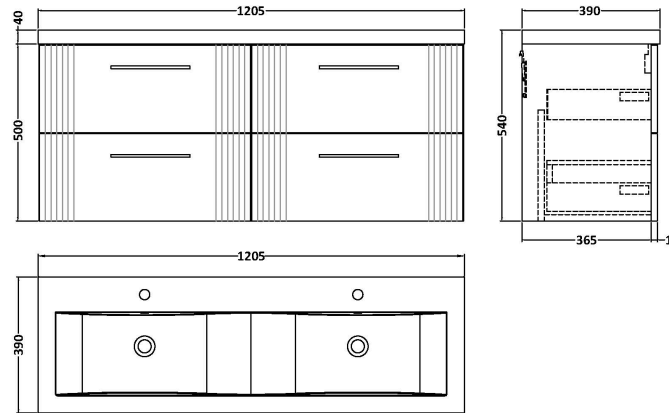

Sales Code: DPF393F

Description: 1200 W/H 4-Drawer Vanity & Double Basin

Packaging Details

Barcode: 5056462676975