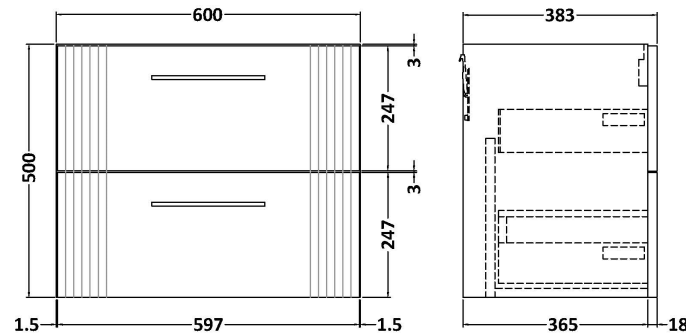

Sales Code: DPF1493F

Description: 1200 W/H 4-Drawer Vanity & Double Basin

Packaging Details

Barcode: 5056462677002

Sales Code: FLT1493

Description: 600 W/H 2-Drawer Unit

Product Dimensions

Height (mm):	500
Width (mm):	600
Depth (mm):	383
Nett Weight (kg):	22.5

Packaging Dimensions

Height (mm):	520
Width (mm):	620
Depth (mm):	405
Gross Weight (kg):	23

Packaging Data

Box Colour:	Brown Cardboard Box - Printed
Box Qty:	0
Label Size:	0 x 0
Label Colour:	Not Applicable
Label Qty:	0

Sales Code: CBM424

Description: Double Ceramic Basin 1208X392

Product Dimensions

Height (mm):	390
Width (mm):	1205
Depth (mm):	175
Nett Weight (kg):	27

Packaging Dimensions

Height (mm):	205
Width (mm):	1270
Depth (mm):	510
Gross Weight (kg):	27

Packaging Data

Box Colour:	Brown Cardboard Box - Printed
Box Qty:	1
Label Size:	100 x 50
Label Colour:	White Label
Label Qty:	2

Outer Box Dimensions (If Applicable)

Height (mm):	
Width (mm):	
Depth (mm):	
Gross Weight (kg):	
Barcode:	5056211875826