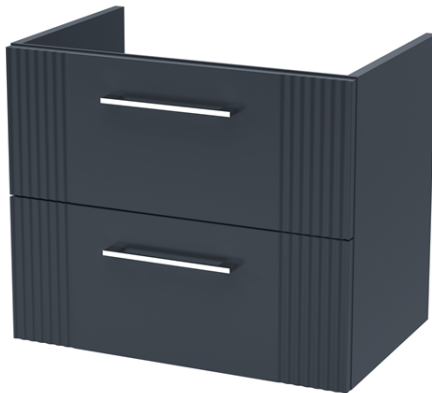

Sales Code: DPF1493F

Description: 1200 W/H 4-Drawer Vanity & Double Basin

Packaging Details

Barcode: 5056462677002

Sales Code: FLT1493

Description: 600 W/H 2-Drawer Unit

Product Dimensions

Height (mm):	500
Width (mm):	600
Depth (mm):	383
Nett Weight (kg):	22.5

Packaging Dimensions

Height (mm):	520
Width (mm):	620
Depth (mm):	405
Gross Weight (kg):	23

Packaging Data

Box Colour:	Brown Cardboard Box - Printed
Box Qty:	0
Label Size:	0 x 0
Label Colour:	Not Applicable
Label Qty:	0

Outer Box Dimensions (If Applicable)

Height (mm):	
Width (mm):	
Depth (mm):	
Gross Weight (kg):	
Barcode:	5056462661155

Product Details

Country of Origin:	China
Fitting Instruction:	No
CE & UKCA:	
FSC Certified Materials:	Yes
Colour:	Satin Anthracite
Construction Method:	Cam & Wood Dowel
Construction Type:	Rigid
Cabinet Finish:	MFC Painted Gloss
Fascia Finish:	Mdf Painted Gloss
Cabinet Thickness (mm):	16
Fascia Thickness (mm):	18
Drawer Included:	Yes
Drawer Type:	80mm High Metal Softclose
No of Shelves:	0
Hinge Type:	Not Applicable
Hinge Included:	No
Adjustable Legs:	No, Not Required
Fixings Included:	Yes
Handle Style:	Modern
Waste Shroud:	Yes
Handle Included:	Yes, Supplied
Handle Type:	Finger Pull

Sales Code: CBM424

Description: Double Ceramic Basin 1208X392

Product Dimensions

Height (mm):	390
Width (mm):	1205
Depth (mm):	175
Nett Weight (kg):	27

Packaging Dimensions

Height (mm):	205
Width (mm):	1270
Depth (mm):	510
Gross Weight (kg):	27