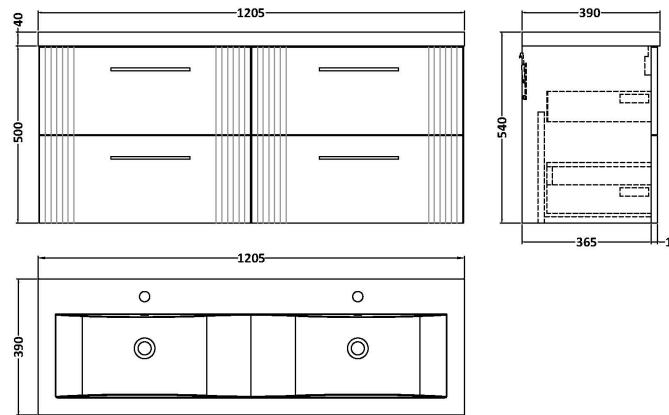

Sales Code: DPF1493F

Description: 1200 W/H 4-Drawer Vanity & Double Basin

Packaging Details

Barcode: 5056462677002

Sales Code: FLT1493

Description: 600 W/H 2-Drawer Unit

Product Dimensions

Height (mm):	500
Width (mm):	600
Depth (mm):	383
Nett Weight (kg):	22.5

Packaging Dimensions

Height (mm):	520
Width (mm):	620
Depth (mm):	405
Gross Weight (kg):	23

Packaging Data

Box Colour:	Brown Cardboard Box - Printed
Box Qty:	0
Label Size:	0 x 0
Label Colour:	Not Applicable
Label Qty:	0

Outer Box Dimensions (If Applicable)

Height (mm):	
Width (mm):	
Depth (mm):	
Gross Weight (kg):	
Barcode:	5056462661155

Product Details

Country of Origin:	China
Fitting Instruction:	No
CE & UKCA:	
FSC Certified Materials:	Yes
Colour:	Satin Anthracite
Construction Method:	Cam & Wood Dowel
Construction Type:	Rigid
Cabinet Finish:	MFC Painted Gloss
Fascia Finish:	Mdf Painted Gloss
Cabinet Thickness (mm):	16
Fascia Thickness (mm):	18
Drawer Included:	Yes
Drawer Type:	80mm High Metal Softclose
No of Shelves:	0
Hinge Type:	Not Applicable
Hinge Included:	No
Adjustable Legs:	No, Not Required
Fixings Included:	Yes
Handle Style:	Modern
Waste Shroud:	Yes
Handle Included:	Yes, Supplied
Handle Type:	Finger Pull

Sales Code: CBM424

Description: Double Ceramic Basin 1208X392

Product Dimensions

Height (mm):	390
Width (mm):	1205
Depth (mm):	175
Nett Weight (kg):	27

Packaging Dimensions

Height (mm):	205
Width (mm):	1270
Depth (mm):	510
Gross Weight (kg):	27