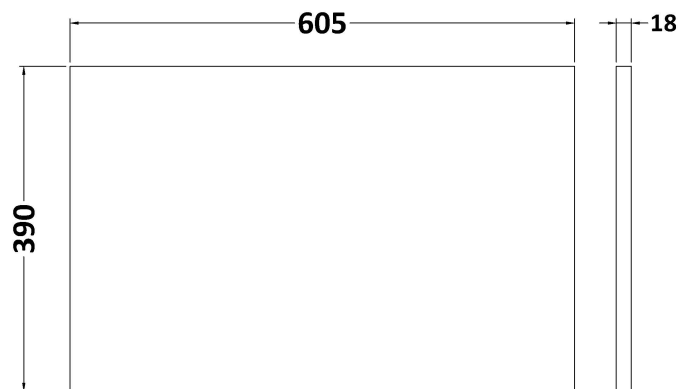

Sales Code: ARN1424W

Description: 600 Wh 2-Drawer Vanity & Worktop

Packaging Details

Barcode: 5056678414668

Sales Code: NVF1424

Description: 600 Wh 2-Drawer Unit (365 Deep)

Product Dimensions

Height (mm):	540
Width (mm):	600
Depth (mm):	383
Nett Weight (kg):	21.5

Packaging Dimensions

Height (mm):	560
Width (mm):	620
Depth (mm):	405
Gross Weight (kg):	22

Packaging Data

Box Colour:	Brown Cardboard Box - Printed
Box Qty:	0
Label Size:	0 x 0
Label Colour:	White Label
Label Qty:	2

Sales Code: MWT1460

Description: 600 Worktop (605X390x18mm)

Product Dimensions

Height (mm):	18
Width (mm):	605
Depth (mm):	390
Nett Weight (kg):	2.5

Packaging Dimensions

Height (mm):	25
Width (mm):	625
Depth (mm):	410
Gross Weight (kg):	2.5

Packaging Data

Box Colour:	Brown Cardboard Box - Printed
Box Qty:	1
Label Size:	100 x 50
Label Colour:	Not Applicable
Label Qty:	0

Outer Box Dimensions (If Applicable)

Height (mm):	
Width (mm):	
Depth (mm):	
Gross Weight (kg):	
Barcode:	5056462661285