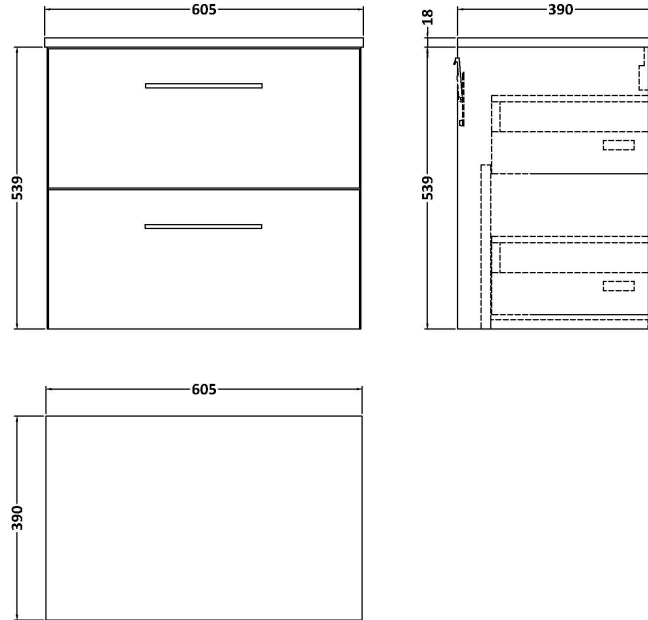

Sales Code: ARN1424W

Description: 600 Wh 2-Drawer Vanity & Worktop

Packaging Details

Barcode: 5056678414668

Sales Code: NVF1424

Description: 600 Wh 2-Drawer Unit (365 Deep)

Product Dimensions

Height (mm):	540
Width (mm):	600
Depth (mm):	383
Nett Weight (kg):	21.5

Packaging Dimensions

Height (mm):	560
Width (mm):	620
Depth (mm):	405
Gross Weight (kg):	22

Packaging Data

Box Colour:	Brown Cardboard Box - Printed
Box Qty:	0
Label Size:	0 x 0
Label Colour:	White Label
Label Qty:	2

Sales Code: MWT1460

Description: 600 Worktop (605X390x18mm)

Product Dimensions

Height (mm):	18
Width (mm):	605
Depth (mm):	390
Nett Weight (kg):	2.5

Packaging Dimensions

Height (mm):	25
Width (mm):	625
Depth (mm):	410
Gross Weight (kg):	2.5

Packaging Data

Box Colour:	Brown Cardboard Box - Printed
Box Qty:	1
Label Size:	100 x 50
Label Colour:	Not Applicable
Label Qty:	0

Outer Box Dimensions (If Applicable)

Height (mm):	
Width (mm):	
Depth (mm):	
Gross Weight (kg):	
Barcode:	5056462661285