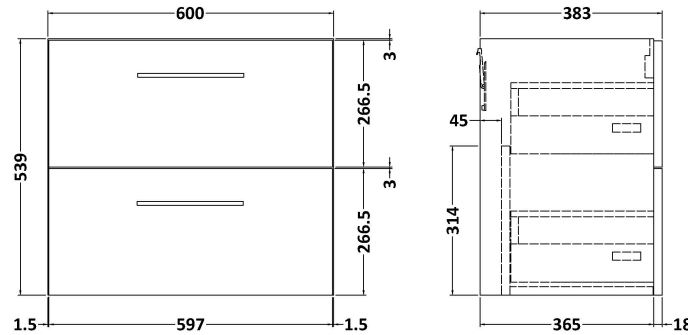

Sales Code: ARN1424W

Description: 600 Wh 2-Drawer Vanity & Worktop

Packaging Details

Barcode: 5056678414668

Sales Code: NVF1424

Description: 600 Wh 2-Drawer Unit (365 Deep)

Product Dimensions

Height (mm):	540
Width (mm):	600
Depth (mm):	383
Nett Weight (kg):	21.5

Packaging Dimensions

Height (mm):	560
Width (mm):	620
Depth (mm):	405
Gross Weight (kg):	22

Packaging Data

Box Colour:	Brown Cardboard Box - Printed
Box Qty:	0
Label Size:	0 x 0
Label Colour:	White Label
Label Qty:	2

Sales Code: MWT1460

Description: 600 Worktop (605X390x18mm)

Product Dimensions

Height (mm):	18
Width (mm):	605
Depth (mm):	390
Nett Weight (kg):	2.5

Packaging Dimensions

Height (mm):	25
Width (mm):	625
Depth (mm):	410
Gross Weight (kg):	2.5

Packaging Data

Box Colour:	Brown Cardboard Box - Printed
Box Qty:	1
Label Size:	100 x 50
Label Colour:	Not Applicable
Label Qty:	0

Outer Box Dimensions (If Applicable)

Height (mm):	
Width (mm):	
Depth (mm):	
Gross Weight (kg):	
Barcode:	5056462661285