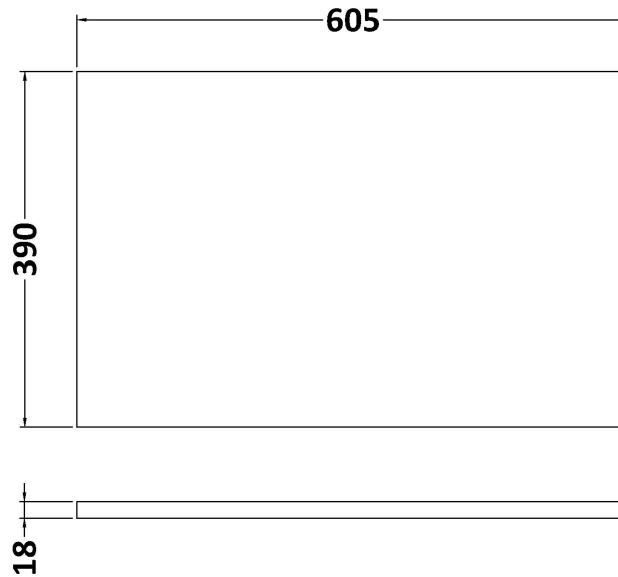

Packaging Dimensions

Height (mm):	560
Width (mm):	620
Depth (mm):	405
Gross Weight (kg):	22

Packaging Data

Box Colour:	Brown Cardboard Box - Printed
Box Qty:	0
Label Size:	0 x 0
Label Colour:	White Label
Label Qty:	2

Outer Box Dimensions (If Applicable)

Height (mm):	
Width (mm):	
Depth (mm):	
Gross Weight (kg):	
Barcode:	5056678406038

Product Details

Country of Origin:	China
Fitting Instruction:	No
CE & UKCA:	N/A
FSC Certified Materials:	Yes
Colour:	Satin Grey
Construction Method:	Cam & Wood Dowel
Construction Type:	Rigid
Cabinet Finish:	MFC Painted Matt
Fascia Finish:	Mdf Painted Matt
Cabinet Thickness (mm):	16
Fascia Thickness (mm):	18
Drawer Included:	Yes
Drawer Type:	80mm High Metal S/C Inc Galler
No of Shelves:	0
Hinge Type:	Not Applicable
Hinge Included:	Not Applicable
Adjustable Legs:	No, Not Required
Fixings Included:	Yes
Handle Style:	Contemporary
Waste Shroud:	Yes
Handle Included:	Yes, Supplied
Handle Type:	D-Shape

Sales Code: MWT260

Description: 600 Worktop (605X390x18mm)

Product Dimensions

Height (mm):	18
Width (mm):	605
Depth (mm):	390
Nett Weight (kg):	2.5

Packaging Dimensions

Height (mm):	25
Width (mm):	625
Depth (mm):	410
Gross Weight (kg):	2.5

Packaging Data

Box Colour:	Brown Cardboard Box - Printed
Box Qty:	1
Label Size:	100 x 50
Label Colour:	Not Applicable
Label Qty:	0

Outer Box Dimensions (If Applicable)

Height (mm):	
Width (mm):	
Depth (mm):	
Gross Weight (kg):	
Barcode:	5056211899747