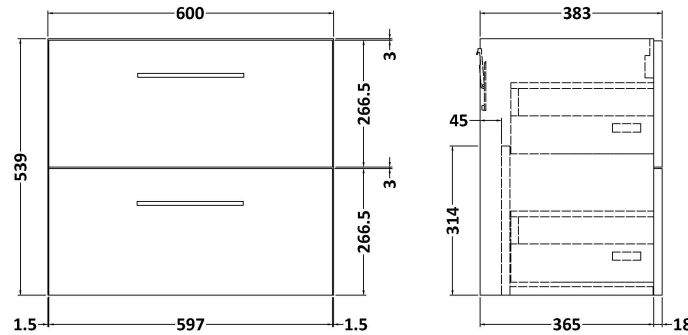

Sales Code: ARN2224W

Description: 600 Wh 2-Drawer Vanity & Worktop

Packaging Details

Barcode: 5056678415450

Sales Code: NVF2224

Description: 600 Wh 2-Drawer Unit (365 Deep)

Product Dimensions

Height (mm):	540
Width (mm):	600
Depth (mm):	383
Nett Weight (kg):	21.5

Packaging Dimensions

Height (mm):	560
Width (mm):	620
Depth (mm):	405
Gross Weight (kg):	22

Packaging Data

Box Colour:	Brown Cardboard Box - Printed
Box Qty:	0
Label Size:	0 x 0
Label Colour:	White Label
Label Qty:	2

Sales Code: MWT260

Description: 600 Worktop (605X390x18mm)

Product Dimensions

Height (mm):	18
Width (mm):	605
Depth (mm):	390
Nett Weight (kg):	2.5

Packaging Dimensions

Height (mm):	25
Width (mm):	625
Depth (mm):	410
Gross Weight (kg):	2.5

Packaging Data

Box Colour:	Brown Cardboard Box - Printed
Box Qty:	1
Label Size:	100 x 50
Label Colour:	Not Applicable
Label Qty:	0

Outer Box Dimensions (If Applicable)

Height (mm):	
Width (mm):	
Depth (mm):	
Gross Weight (kg):	
Barcode:	5056211899747