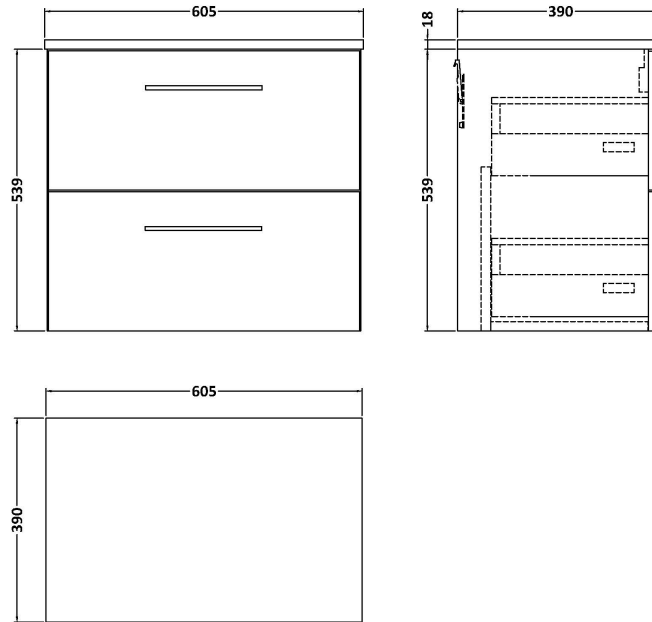

Sales Code: ARN2224W

Description: 600 Wh 2-Drawer Vanity & Worktop

Packaging Details

Barcode: 5056678415450

Sales Code: NVF2224

Description: 600 Wh 2-Drawer Unit (365 Deep)

Product Dimensions

Height (mm):	540
Width (mm):	600
Depth (mm):	383
Nett Weight (kg):	21.5

Packaging Dimensions

Height (mm):	560
Width (mm):	620
Depth (mm):	405
Gross Weight (kg):	22

Packaging Data

Box Colour:	Brown Cardboard Box - Printed
Box Qty:	0
Label Size:	0 x 0
Label Colour:	White Label
Label Qty:	2

Outer Box Dimensions (If Applicable)

Height (mm):	
Width (mm):	
Depth (mm):	
Gross Weight (kg):	
Barcode:	5056678406038

Product Details

Country of Origin:	China
Fitting Instruction:	No
CE & UKCA:	N/A
FSC Certified Materials:	Yes
Colour:	Satin Grey
Construction Method:	Cam & Wood Dowel
Construction Type:	Rigid
Cabinet Finish:	MFC Painted Matt
Fascia Finish:	Mdf Painted Matt
Cabinet Thickness (mm):	16
Fascia Thickness (mm):	18
Drawer Included:	Yes
Drawer Type:	80mm High Metal S/C Inc Galler
No of Shelves:	0
Hinge Type:	Not Applicable
Hinge Included:	Not Applicable
Adjustable Legs:	No, Not Required
Fixings Included:	Yes
Handle Style:	Contemporary
Waste Shroud:	Yes
Handle Included:	Yes, Supplied
Handle Type:	D-Shape

Sales Code: MWT260

Description: 600 Worktop (605X390x18mm)

Product Dimensions

Height (mm):	18
Width (mm):	605
Depth (mm):	390
Nett Weight (kg):	2.5

Packaging Dimensions

Height (mm):	25
Width (mm):	625
Depth (mm):	410
Gross Weight (kg):	2.5