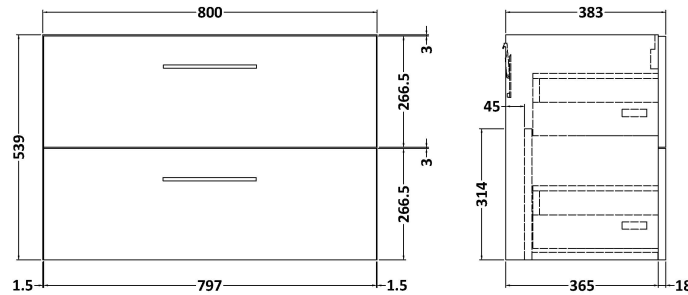

Sales Code: ARN1426W

Description: 800 Wh 2-Drawer Vanity & Worktop

Packaging Details

Barcode: 5056678414859

Sales Code: NVF1426

Description: 800 Wh 2-Drawer Unit (365 Deep)

Product Dimensions

Height (mm):	540
Width (mm):	800
Depth (mm):	383
Nett Weight (kg):	33.5

Packaging Dimensions

Height (mm):	560
Width (mm):	820
Depth (mm):	405
Gross Weight (kg):	34

Packaging Data

Box Colour:	Brown Cardboard Box - Printed
Box Qty:	0
Label Size:	0 x 0
Label Colour:	White Label
Label Qty:	2

Sales Code: MWT1480

Description: 800 Worktop (805X390x18mm)

Product Dimensions

Height (mm):	18
Width (mm):	805
Depth (mm):	390
Nett Weight (kg):	3.5

Packaging Dimensions

Height (mm):	25
Width (mm):	825
Depth (mm):	410
Gross Weight (kg):	3.5

Packaging Data

Box Colour:	Brown Cardboard Box - Printed
Box Qty:	1
Label Size:	100 x 50
Label Colour:	Not Applicable
Label Qty:	0

Outer Box Dimensions (If Applicable)

Height (mm):	
Width (mm):	
Depth (mm):	
Gross Weight (kg):	
Barcode:	5056462661292