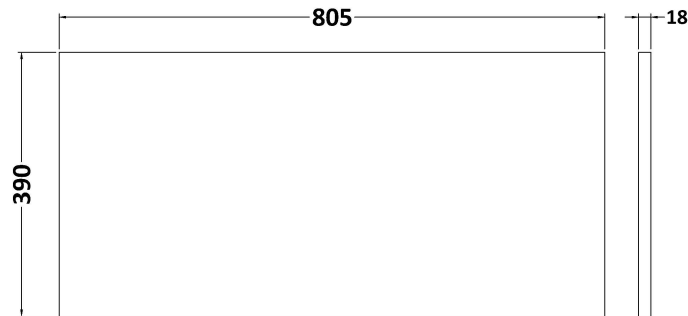

Packaging Dimensions

Height (mm):	560
Width (mm):	820
Depth (mm):	405
Gross Weight (kg):	34

Packaging Data

Box Colour:	Brown Cardboard Box - Printed
Box Qty:	0
Label Size:	0 x 0
Label Colour:	White Label
Label Qty:	2

Outer Box Dimensions (If Applicable)

Height (mm):	
Width (mm):	
Depth (mm):	
Gross Weight (kg):	
Barcode:	5056678402795

Product Details

Country of Origin:	China
Fitting Instruction:	No
CE & UKCA:	N/A
FSC Certified Materials:	Yes
Colour:	Satin Anthracite
Construction Method:	Cam & Wood Dowel
Construction Type:	Rigid
Cabinet Finish:	MFC Painted Matt
Fascia Finish:	Mdf Painted Matt
Cabinet Thickness (mm):	16
Fascia Thickness (mm):	18
Drawer Included:	Yes
Drawer Type:	80mm High Metal S/C Inc Galler
No of Shelves:	0
Hinge Type:	Not Applicable
Hinge Included:	Not Applicable
Adjustable Legs:	No, Not Required
Fixings Included:	Yes
Handle Style:	Contemporary
Waste Shroud:	Yes
Handle Included:	Yes, Supplied
Handle Type:	D-Shape

Sales Code: MWT1480

Description: 800 Worktop (805X390x18mm)

Product Dimensions

Height (mm):	18
Width (mm):	805
Depth (mm):	390
Nett Weight (kg):	3.5

Packaging Dimensions

Height (mm):	25
Width (mm):	825
Depth (mm):	410
Gross Weight (kg):	3.5

Packaging Data

Box Colour:	Brown Cardboard Box - Printed
Box Qty:	1
Label Size:	100 x 50
Label Colour:	Not Applicable
Label Qty:	0

Outer Box Dimensions (If Applicable)

Height (mm):	
Width (mm):	
Depth (mm):	
Gross Weight (kg):	
Barcode:	5056462661292