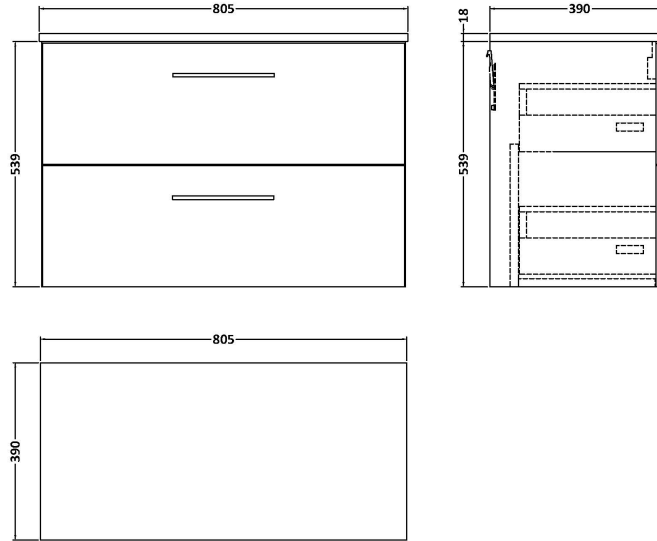

Sales Code: ARN1426W

Description: 800 Wh 2-Drawer Vanity & Worktop

Packaging Details

Barcode: 5056678414859

Sales Code: NVF1426

Description: 800 Wh 2-Drawer Unit (365 Deep)

Product Dimensions

Height (mm):	540
Width (mm):	800
Depth (mm):	383
Nett Weight (kg):	33.5

Packaging Dimensions

Height (mm):	560
Width (mm):	820
Depth (mm):	405
Gross Weight (kg):	34

Packaging Data

Box Colour:	Brown Cardboard Box - Printed
Box Qty:	0
Label Size:	0 x 0
Label Colour:	White Label
Label Qty:	2

Outer Box Dimensions (If Applicable)

Height (mm):	
Width (mm):	
Depth (mm):	
Gross Weight (kg):	
Barcode:	5056678402795

Product Details

Country of Origin:	China
Fitting Instruction:	No
CE & UKCA:	N/A
FSC Certified Materials:	Yes
Colour:	Satin Anthracite
Construction Method:	Cam & Wood Dowel
Construction Type:	Rigid
Cabinet Finish:	MFC Painted Matt
Fascia Finish:	Mdf Painted Matt
Cabinet Thickness (mm):	16
Fascia Thickness (mm):	18
Drawer Included:	Yes
Drawer Type:	80mm High Metal S/C Inc Galler
No of Shelves:	0
Hinge Type:	Not Applicable
Hinge Included:	Not Applicable
Adjustable Legs:	No, Not Required
Fixings Included:	Yes
Handle Style:	Contemporary
Waste Shroud:	Yes
Handle Included:	Yes, Supplied
Handle Type:	D-Shape

Sales Code: MWT1480

Description: 800 Worktop (805X390x18mm)

Product Dimensions

Height (mm):	18
Width (mm):	805
Depth (mm):	390
Nett Weight (kg):	3.5

Packaging Dimensions

Height (mm):	25
Width (mm):	825
Depth (mm):	410
Gross Weight (kg):	3.5