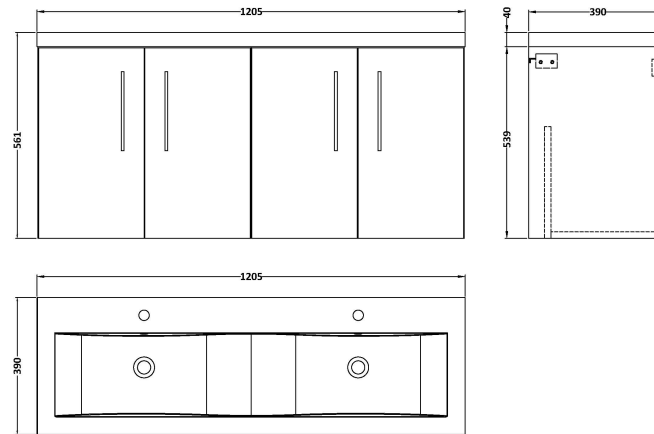

Sales Code: ARN1423F

Description: 1200 Wh 4-Door Vanity & Double Basin

Packaging Details

Barcode: 5056678414590