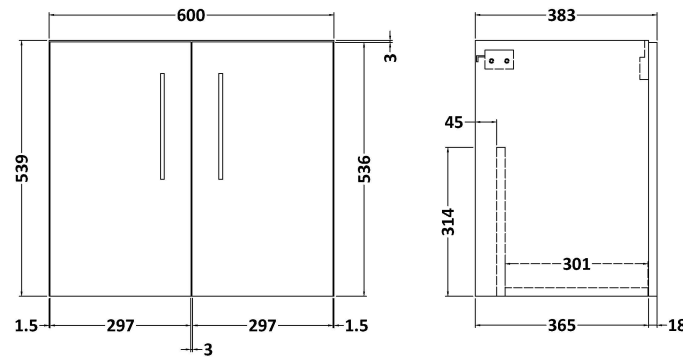

### Product Dimensions

Height (mm):	540
Width (mm):	600
Depth (mm):	383
Nett Weight (kg):	14.2

### Packaging Dimensions

Height (mm):	560
Width (mm):	620
Depth (mm):	405
Gross Weight (kg):	14.7

### Product Dimensions

Height (mm):	390
Width (mm):	1205
Depth (mm):	175
Nett Weight (kg):	27

### Packaging Dimensions

Height (mm):	205
Width (mm):	1270
Depth (mm):	510
Gross Weight (kg):	27