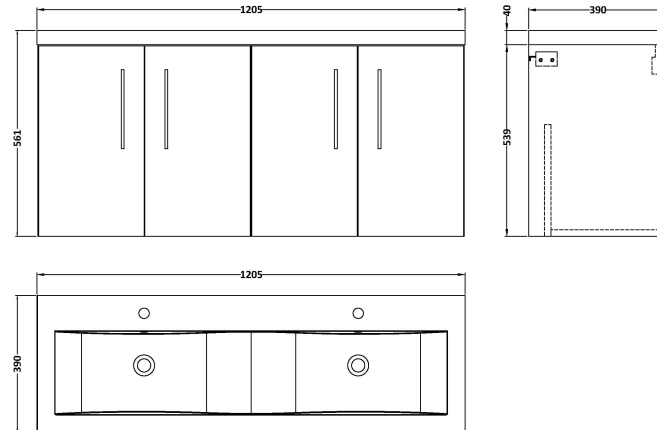

Sales Code: ARN2223F

Description: 1200 Wh 4-Door Vanity & Double Basin

Packaging Details

Barcode: 5056678415382

Sales Code: NVF2223

Description: 600 Wh 2-Door Unit (365 Deep)

Product Dimensions

Height (mm):	540
Width (mm):	600
Depth (mm):	383
Nett Weight (kg):	14.2

Packaging Dimensions

Height (mm):	560
Width (mm):	620
Depth (mm):	405
Gross Weight (kg):	14.7

Packaging Data

Box Colour:	Brown Cardboard Box - Printed
Box Qty:	0
Label Size:	0 x 0
Label Colour:	White Label
Label Qty:	2

Outer Box Dimensions (If Applicable)

Height (mm):	
Width (mm):	
Depth (mm):	
Gross Weight (kg):	
Barcode:	5056678406021

Product Details

Country of Origin:	China
Fitting Instruction:	No
CE & UKCA:	N/A
FSC Certified Materials:	Yes
Colour:	Satin Grey
Construction Method:	Cam & Wood Dowel
Construction Type:	Rigid
Cabinet Finish:	MFC Painted Matt
Fascia Finish:	Mdf Painted Matt
Cabinet Thickness (mm):	16
Fascia Thickness (mm):	18
Drawer Included:	No
Drawer Type:	Not Applicable
No of Shelves:	0
Hinge Type:	95 Degree Soft Close
Hinge Included:	Yes, Supplied
Adjustable Legs:	No, Not Required
Fixings Included:	Yes
Handle Style:	Contemporary
Waste Shroud:	No
Handle Included:	Yes, Supplied
Handle Type:	D-Shape

Sales Code: CBM424

Description: Double Ceramic Basin 1208X392

Product Dimensions

Height (mm):	390
Width (mm):	1205
Depth (mm):	175
Nett Weight (kg):	27

Packaging Dimensions

Height (mm):	205
Width (mm):	1270
Depth (mm):	510
Gross Weight (kg):	27