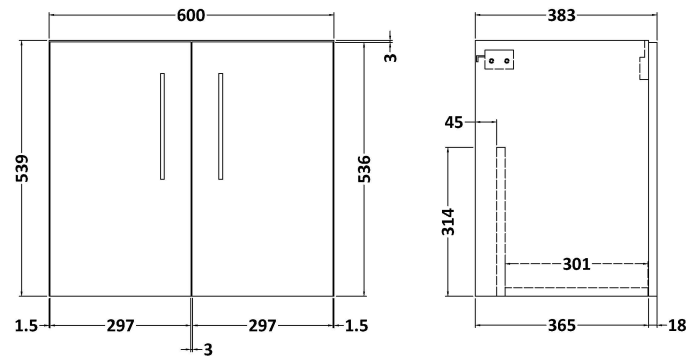

Sales Code: ARN523C

Description: 1200 Wh 4-Door Vanity & Double Basin

Packaging Details

Barcode: 5056462670171

Sales Code: NVF523N

Description: 600 Wh 2-Door Unit (365 Deep)

Product Dimensions

Height (mm):	539
Width (mm):	600
Depth (mm):	383
Nett Weight (kg):	14.2

Packaging Dimensions

Height (mm):	560
Width (mm):	620
Depth (mm):	405
Gross Weight (kg):	14.7

Packaging Data

Box Colour:	Brown Cardboard Box
Box Qty:	1
Label Size:	100 x 50
Label Colour:	White Label
Label Qty:	2

Sales Code: PMB424

Description: Double Polymarble Basin 1205 X 390

Product Dimensions

Height (mm):	390
Width (mm):	1205
Depth (mm):	157
Nett Weight (kg):	18.12

Packaging Dimensions

Height (mm):	100
Width (mm):	1205
Depth (mm):	400
Gross Weight (kg):	18.12

Packaging Data

Box Colour:	Brown Cardboard Box - Printed
Box Qty:	1
Label Size:	100 x 50
Label Colour:	White Label
Label Qty:	2

Outer Box Dimensions (If Applicable)

Height (mm):	
Width (mm):	
Depth (mm):	
Gross Weight (kg):	
Barcode:	5056211815136