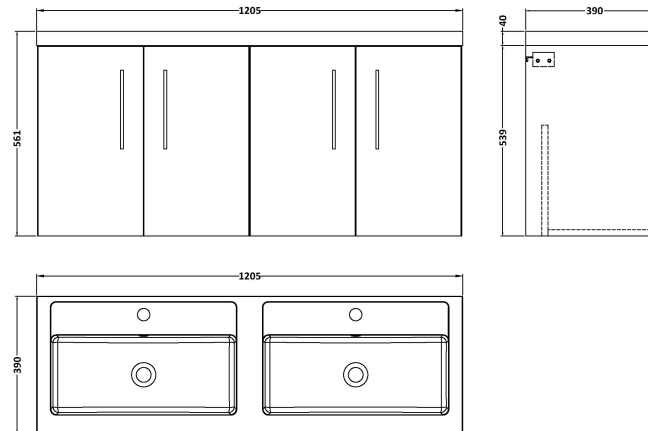

Sales Code: ARN523C

Description: 1200 Wh 4-Door Vanity & Double Basin

Packaging Details

Barcode: 5056462670171

Sales Code: NVF523N

Description: 600 Wh 2-Door Unit (365 Deep)

Product Dimensions

Height (mm):	539
Width (mm):	600
Depth (mm):	383
Nett Weight (kg):	14.2

Packaging Dimensions

Height (mm):	560
Width (mm):	620
Depth (mm):	405
Gross Weight (kg):	14.7

Packaging Data

Box Colour:	Brown Cardboard Box
Box Qty:	1
Label Size:	100 x 50
Label Colour:	White Label
Label Qty:	2

Outer Box Dimensions (If Applicable)

Height (mm):	
Width (mm):	
Depth (mm):	
Gross Weight (kg):	
Barcode:	5056462660271

Product Details

Country of Origin:	United Kingdom
Fitting Instruction:	No
CE & UKCA:	N/A
FSC Certified Materials:	Yes
Colour:	Anthracite Woodgrain
Construction Method:	Cam & Wood Dowel
Construction Type:	Rigid
Cabinet Finish:	MFC Textured Woodgrain
Fascia Finish:	MFC Textured Woodgrain
Cabinet Thickness (mm):	18
Fascia Thickness (mm):	18
Drawer Included:	No
Drawer Type:	Not Applicable
No of Shelves:	0
Hinge Type:	95 Degree Clip-On Soft Close
Hinge Included:	Yes, Supplied
Adjustable Legs:	No, Not Required
Fixings Included:	Yes
Handle Style:	Contemporary
Waste Shroud:	No
Handle Included:	Yes, Supplied
Handle Type:	D-Shape

Sales Code: PMB424

Description: Double Polymarble Basin 1205 X 390

Product Dimensions

Height (mm):	390
Width (mm):	1205
Depth (mm):	157
Nett Weight (kg):	18.12

Packaging Dimensions

Height (mm):	100
Width (mm):	1205
Depth (mm):	400
Gross Weight (kg):	18.12