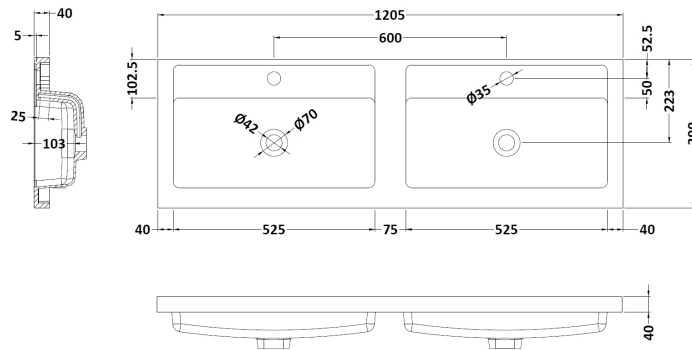

Sales Code: ARN523C

Description: 1200 Wh 4-Door Vanity & Double Basin

Packaging Details

Barcode: 5056462670171

Sales Code: NVF523N

Description: 600 Wh 2-Door Unit (365 Deep)

Product Dimensions

Height (mm):	539
Width (mm):	600
Depth (mm):	383
Nett Weight (kg):	14.2

Packaging Dimensions

Height (mm):	560
Width (mm):	620
Depth (mm):	405
Gross Weight (kg):	14.7

Packaging Data

Box Colour:	Brown Cardboard Box
Box Qty:	1
Label Size:	100 x 50
Label Colour:	White Label
Label Qty:	2

Sales Code: PMB424

Description: Double Polymarble Basin 1205 X 390

Product Dimensions

Height (mm):	390
Width (mm):	1205
Depth (mm):	157
Nett Weight (kg):	18.12

Packaging Dimensions

Height (mm):	100
Width (mm):	1205
Depth (mm):	400
Gross Weight (kg):	18.12

Packaging Data

Box Colour:	Brown Cardboard Box - Printed
Box Qty:	1
Label Size:	100 x 50
Label Colour:	White Label
Label Qty:	2

Outer Box Dimensions (If Applicable)

Height (mm):	
Width (mm):	
Depth (mm):	
Gross Weight (kg):	
Barcode:	5056211815136